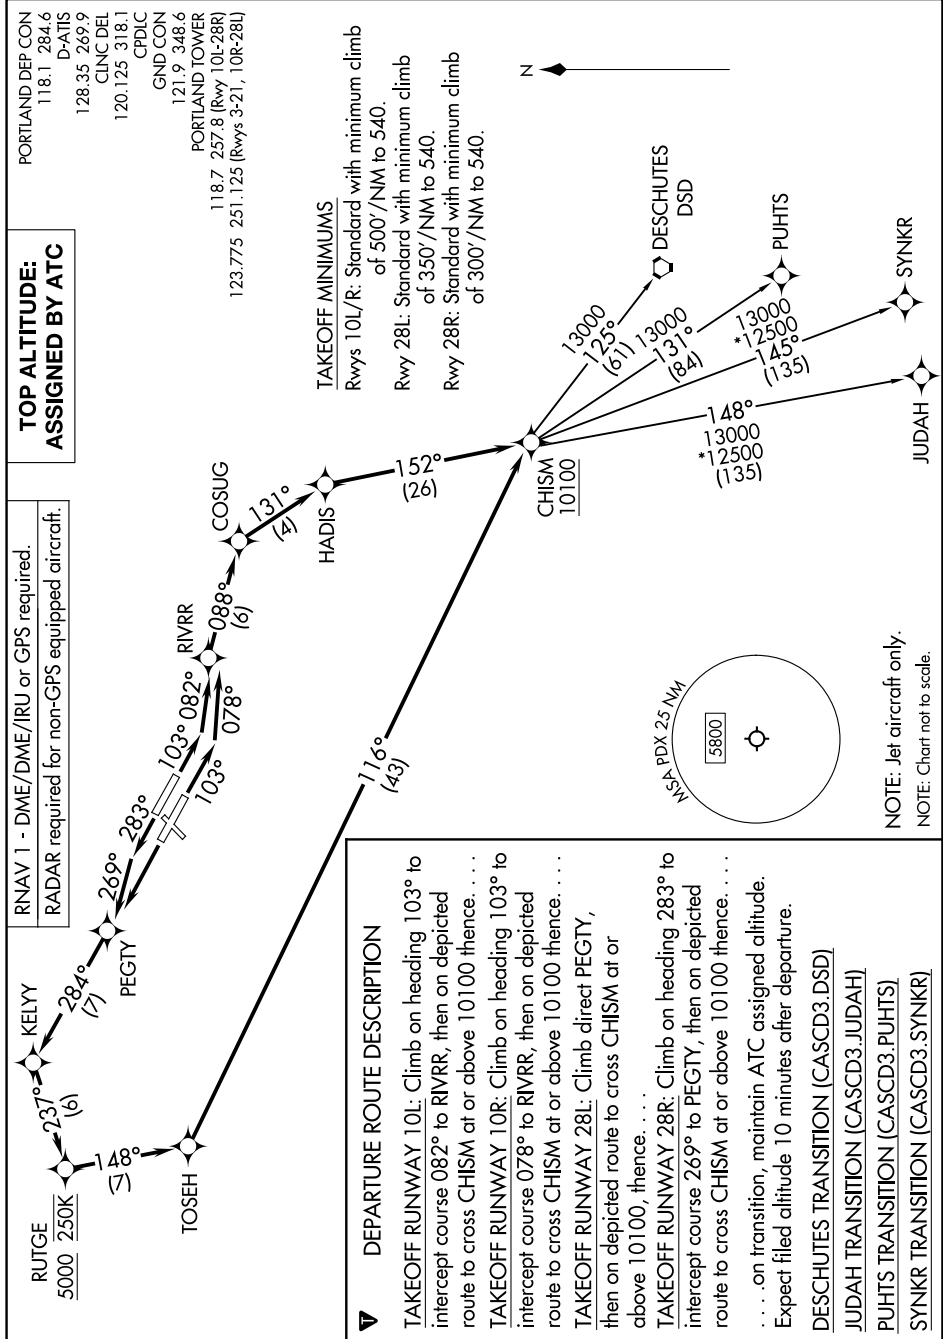

CASCADE THREE DEPARTURE (RNAV)

AL-330 (FAA)

PORTLAND INTL (PDX)
PORTLAND, OREGON

NW-1, 28 NOV 2024 to 26 DEC 2024

NW-1, 28 NOV 2024 to 26 DEC 2024