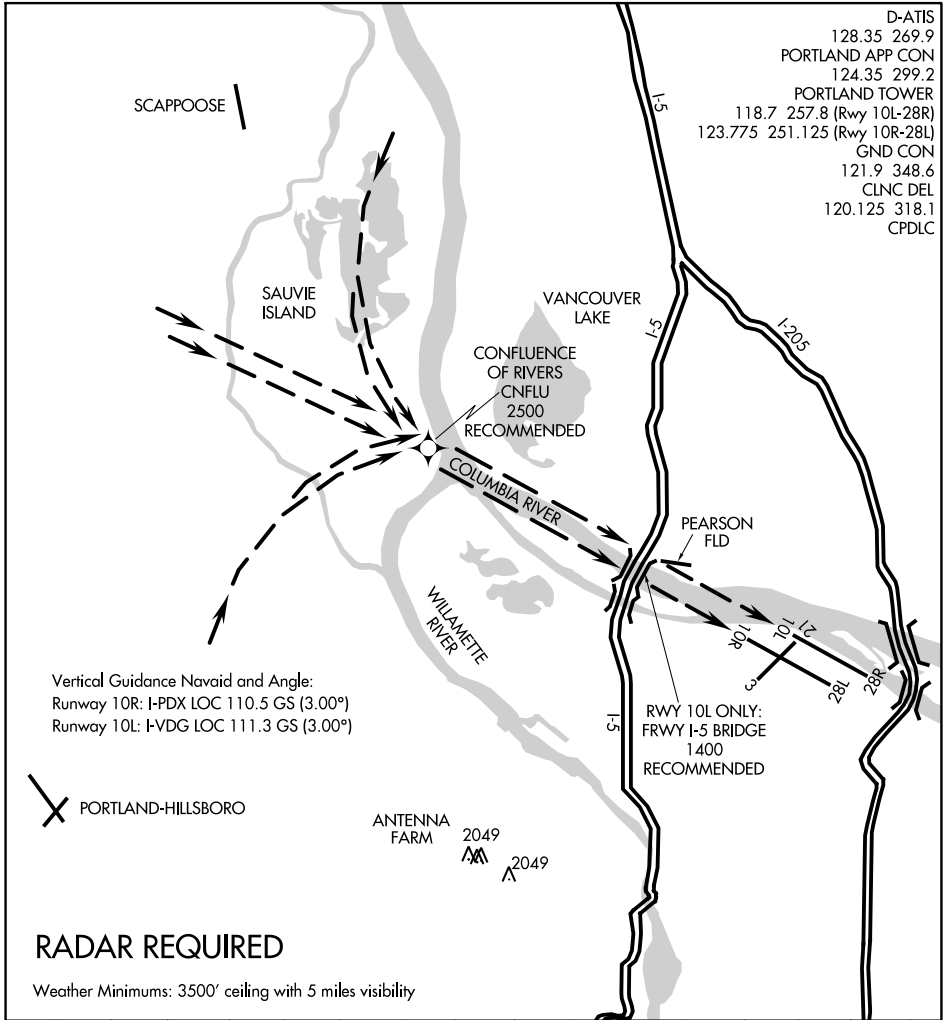

21168

COLUMBIA VISUAL RWY 10L/R

AL-330 (FAA)

PORTLAND INTL (PDX)
PORTLAND, OREGON

D-ATIS
128.35 269.9
PORTLAND APP CON
124.35 299.2
PORTLAND TOWER
118.7 257.8 (Rwy 10L-28R)
123.775 251.125 (Rwy 10R-28L)
GND CON
121.9 348.6
CLNC DEL
120.125 318.1
CPDLC

NW-1, 28 NOV 2024 to 26 DEC 2024

NW-1, 28 NOV 2024 to 26 DEC 2024

RADAR REQUIRED

Weather Minimums: 3500' ceiling with 5 miles visibility

COLUMBIA VISUAL RWY 10L/R
PROCEDURE NOT AUTHORIZED AT NIGHT

COLUMBIA VISUAL RWY 10L/R