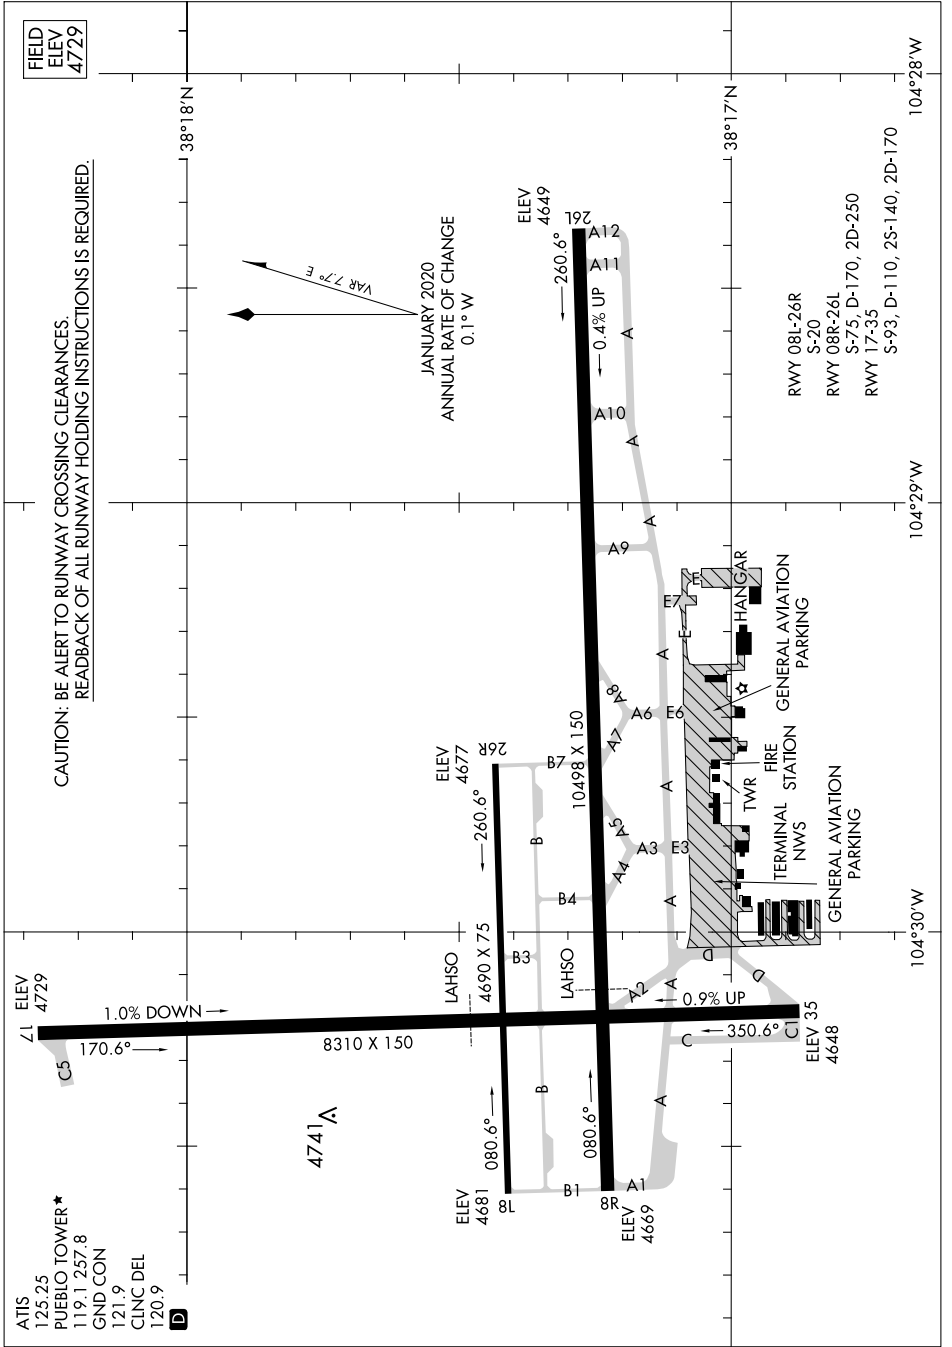

AIRPORT DIAGRAM

AL-334 (FAA)

PUEBLO MEML (PTJB)
PUEBLO, COLORADO

SW-1, 28 NOV 2024 to 26 DEC 2024

SW-1, 28 NOV 2024 to 26 DEC 2024

AIRPORT DIAGRAM

PUEBLO, COLORADO
PUEBLO MEML (PTJB)