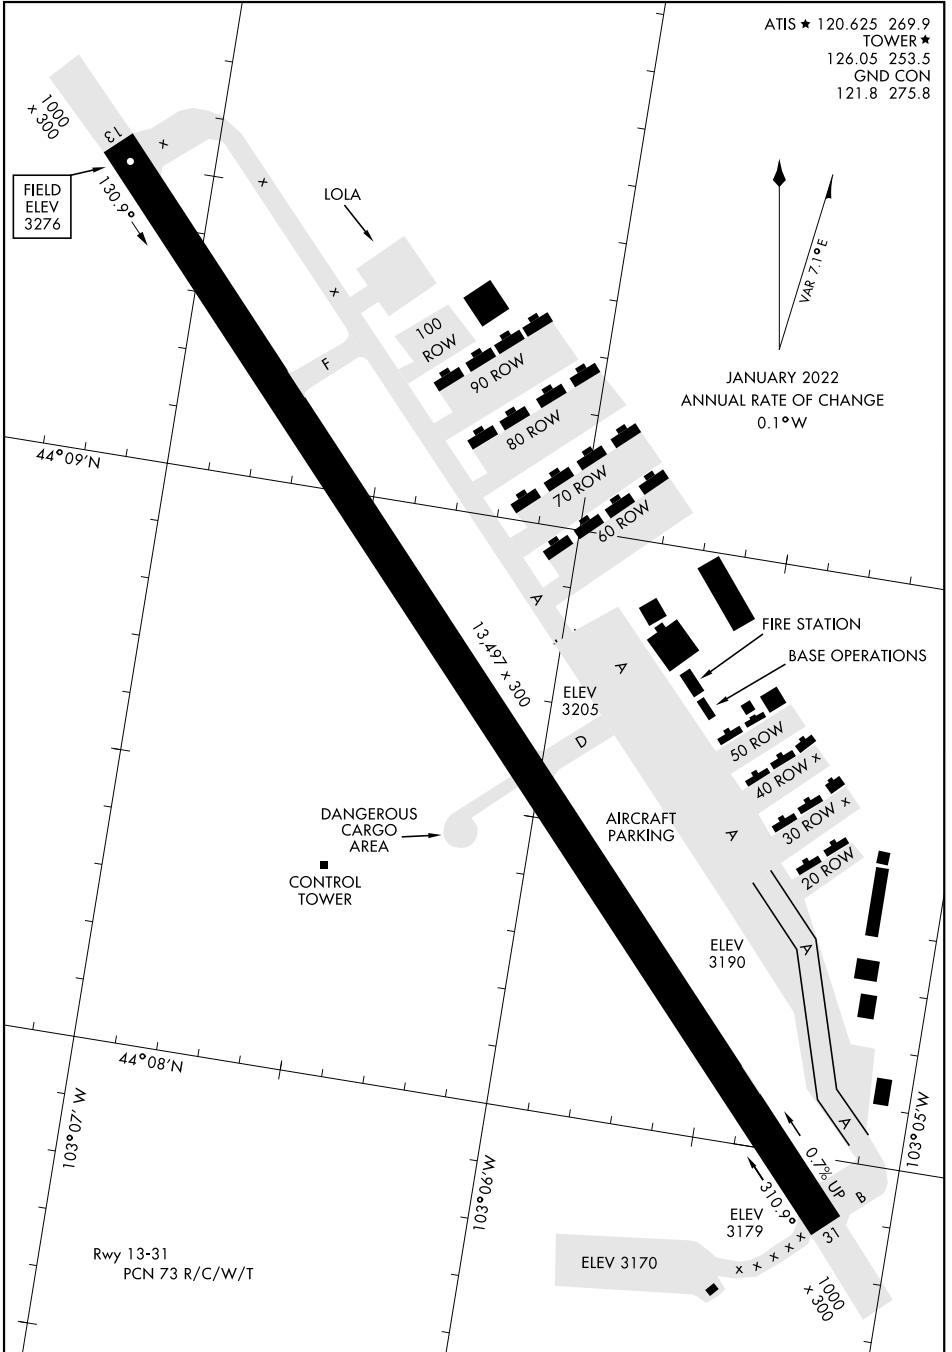

AIRPORT DIAGRAM

[USAF]

ELLSWORTH AFB (KRCA)

RAPID CITY, SOUTH DAKOTA

ATIS ★	120.625	269.9
TOWER ★	126.05	253.5
GND CON	121.8	275.8

JANUARY 2022
ANNUAL RATE OF CHANGE
0.1°W

NC-1, 28 NOV 2024 to 26 DEC 2024

NC-1, 28 NOV 2024 to 26 DEC 2024

Rwy 13-31
PCN 73 R/C/W/T

AIRPORT DIAGRAM

RAPID CITY, SOUTH DAKOTA
ELLSWORTH AFB (KRCA)