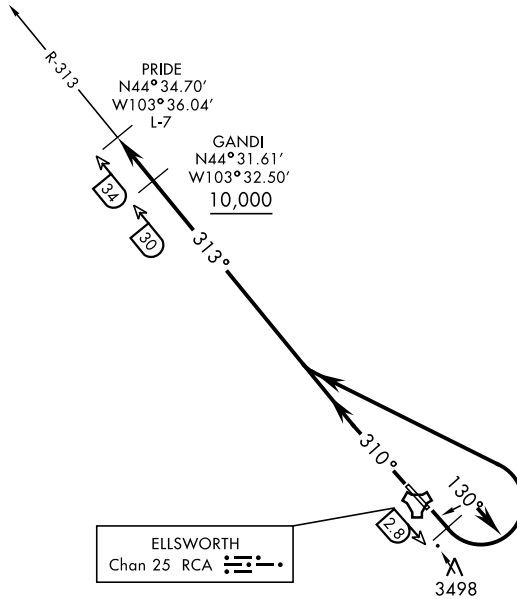

ELLSWORTH-THREE DEPARTURE (RCA3•RCA)

ELLSWORTH AFB (KRCA)

RAPID CITY, SOUTH DAKOTA

ATIS ★ 120.625 269.9
 GND CON
 121.8 275.8
 ELLSWORTH TOWER ★
 126.05 253.5
 ELLSWORTH DEP CON
 119.5 289.4
 DENVER CENTER
 127.95 338.2
 ELLSWORTH APP CON
 119.5 259.1

SHL-343 [USAF]

Rwy	Knots	60	120	180	240	300	360
13	V/V(fpm)	221	442	663	884	1105	1326
31	V/V(fpm)	236	472	708	944	1180	1416

ATC Climb Rate to 10,000

CAUTION:
 Traffic transiting
 IR-492 between
 10,000 and 16,000.

NC-1, 28 NOV 2024 to 26 DEC 2024

NC-1, 28 NOV 2024 to 26 DEC 2024

DEPARTURE ROUTE DESCRIPTION

TAKE-OFF RWY 13: Track 130° until RCA TACAN 2.8 DME. Turn left to intercept RCA R-313 outbound to PRIDE. Cross GANDI at or above 10,000.

TAKE-OFF RWY 31: Track 310° to intercept RCA TACAN R-313 outbound to PRIDE. Cross GANDI at or above 10,000.

ELLSWORTH-THREE DEPARTURE (RCA3•RCA)

Orig 15SEP16

RAPID CITY, SOUTH DAKOTA

ELLSWORTH AFB (KRCA)