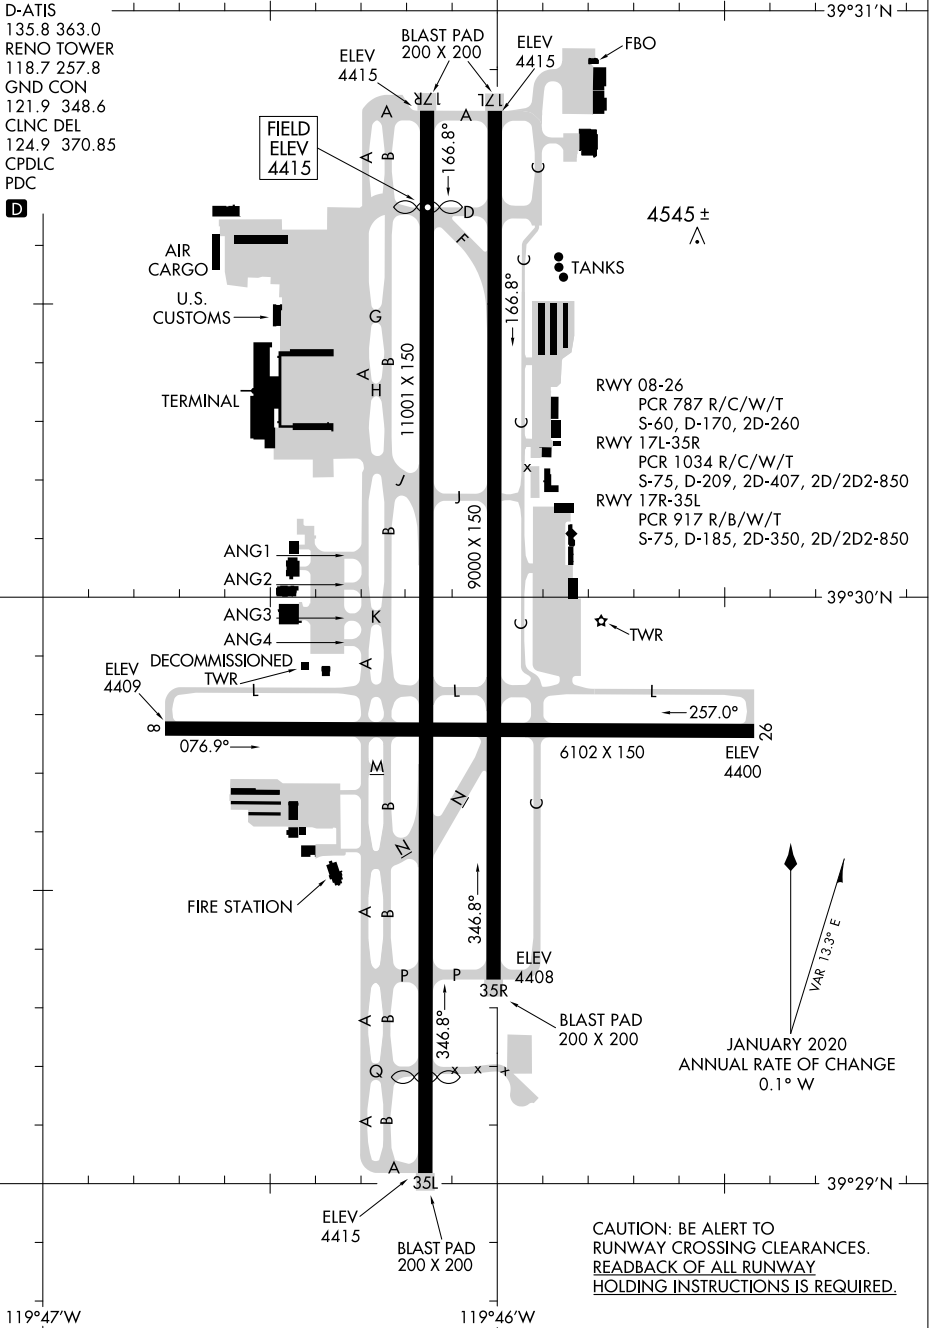

24305

# AIRPORT DIAGRAM

RENO/TAHOE INTL (RNO)  
RENO, NEVADA

AL-346 (FAA)

D-ATIS  
135.8 363.0  
RENO TOWER  
118.7 257.8  
GND CON  
121.9 348.6  
CLNC DEL  
124.9 370.85  
CPDLC  
PDC

SW-4, 28 NOV 2024 to 26 DEC 2024

SW-4, 28 NOV 2024 to 26 DEC 2024

JANUARY 2020  
 ANNUAL RATE OF CHANGE  
 0.1° W  
 VAR 13.3° E

**CAUTION: BE ALERT TO  
 RUNWAY CROSSING CLEARANCES.  
 READBACK OF ALL RUNWAY  
 HOLDING INSTRUCTIONS IS REQUIRED.**

# AIRPORT DIAGRAM

24305

RENO, NEVADA  
RENO/TAHOE INTL (RNO)