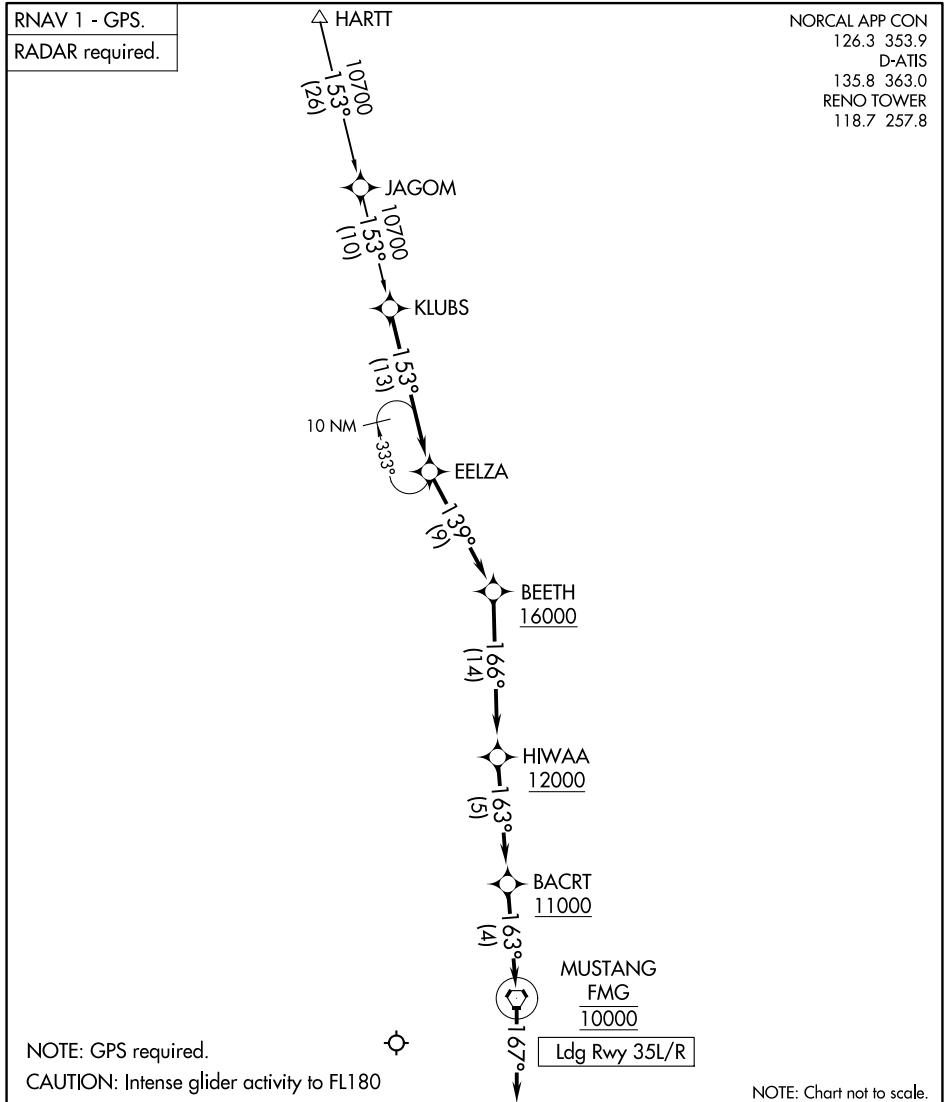

(KLUBS.EELZA4) 24025

# EELZA FOUR ARRIVAL (RNAV)

AL-346 (FAA)

RENO/TAHOE INTL (RNO)

RENO, NEVADA

SW-4, 28 NOV 2024 to 26 DEC 2024

SW-4, 28 NOV 2024 to 26 DEC 2024

## ARRIVAL ROUTE DESCRIPTION

### HARTT TRANSITION (HARTT.EELZA4)

From KLUBS on track 153° to EELZA, then on track 139° to cross BEETH at or above 16000, then on track 166° to cross HIWAA at or above 12000, then on track 163° to cross BACRT at or above 11000, then on track 163° to cross FMG VORTAC at 10000, then on heading 167°. Expect assigned instrument approach for Rwy 35L/R or RADAR vectors to final approach course.