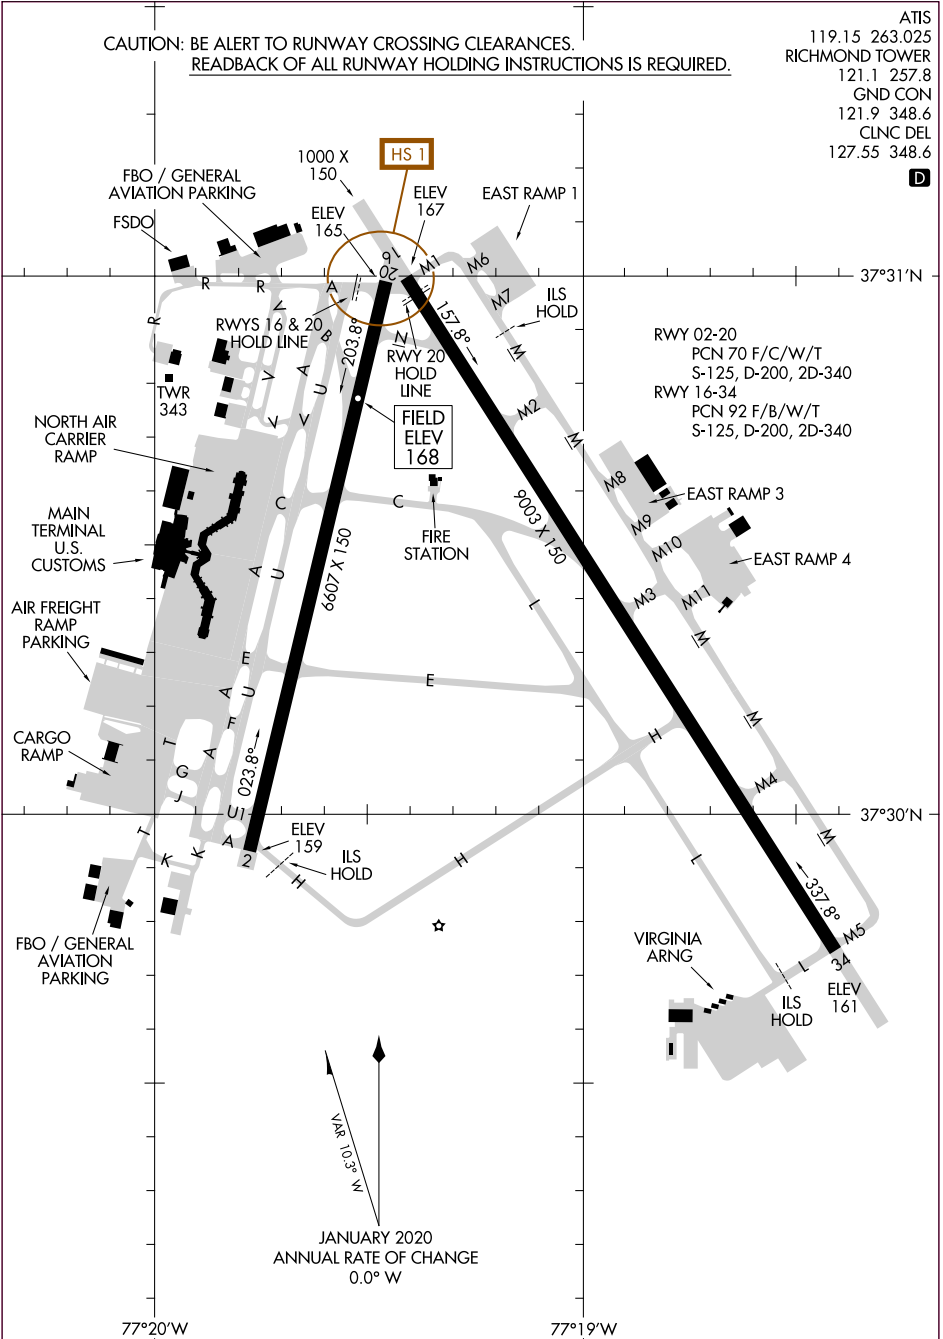

23222
AIRPORT DIAGRAM

AL-347 (FAA)

RICHMOND INTL (RIC)
 RICHMOND, VIRGINIA

**CAUTION: BE ALERT TO RUNWAY CROSSING CLEARANCES.
 READBACK OF ALL RUNWAY HOLDING INSTRUCTIONS IS REQUIRED.**

ATIS
 119.15 263.025
 RICHMOND TOWER
 121.1 257.8
 GND CON
 121.9 348.6
 CLNC DEL
 127.55 348.6

NE-3, 28 NOV 2024 to 26 DEC 2024

NE-3, 28 NOV 2024 to 26 DEC 2024

VAR 10.3° W
 JANUARY 2020
 ANNUAL RATE OF CHANGE
 0.0° W

AIRPORT DIAGRAM
 23222

RICHMOND, VIRGINIA
RICHMOND INTL (RIC)