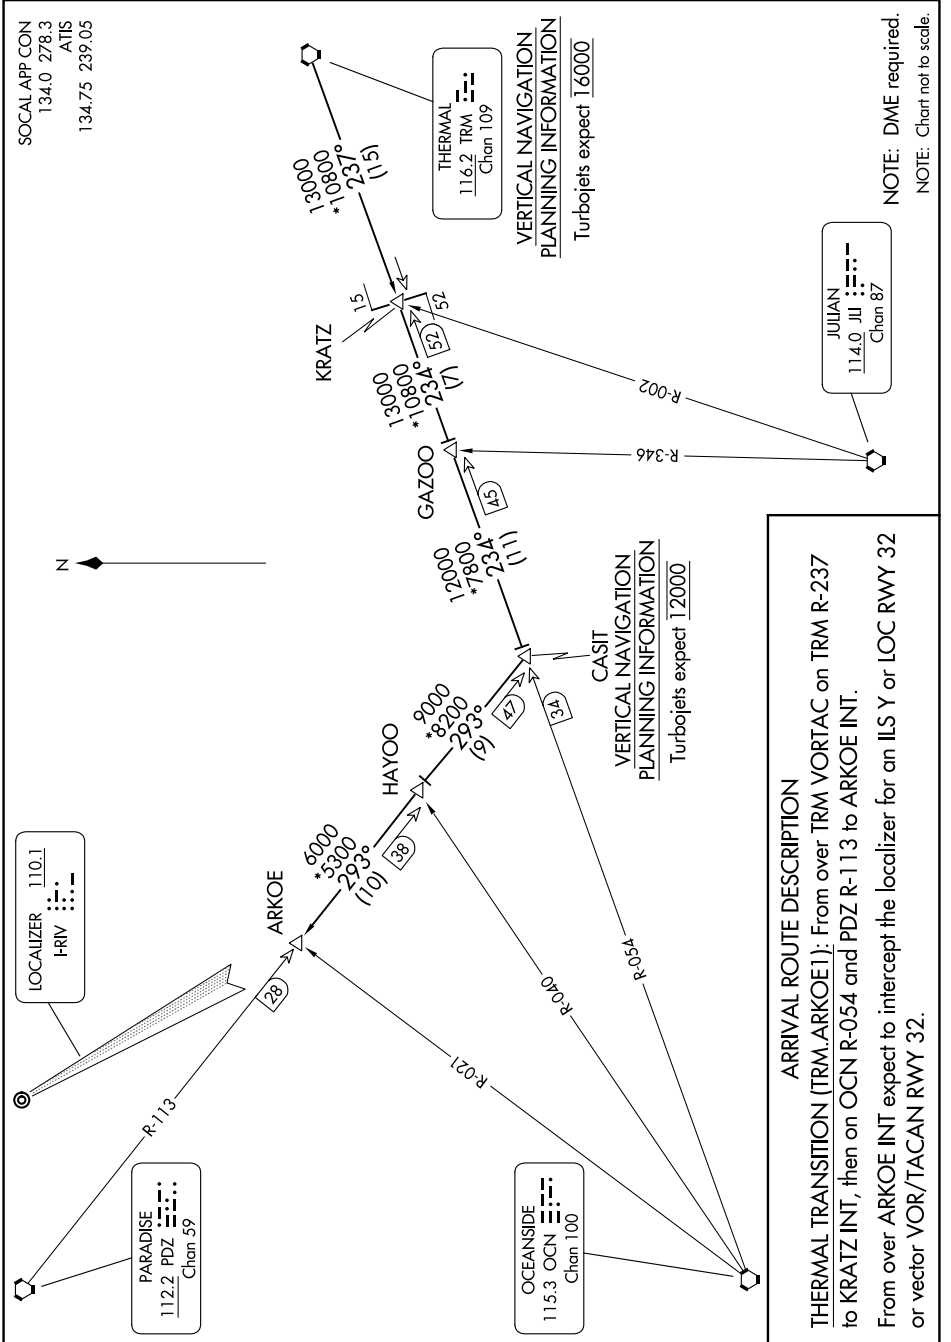

# ARKOE ONE ARRIVAL

SW-3, 28 NOV 2024 to 26 DEC 2024

SW-3, 28 NOV 2024 to 26 DEC 2024

# ARKOE ONE ARRIVAL