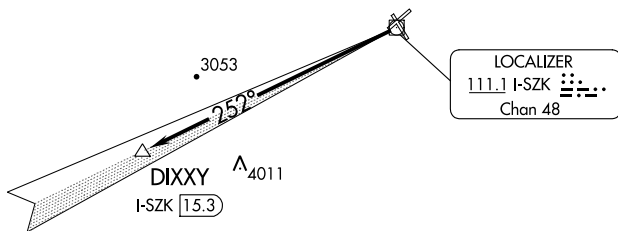

TOP ALTITUDE:
4200

NOTE: RADAR required.

NOTE: DME required.

TAKEOFF MINIMUMS:

Rwys 6, 16, 34: NA - ATC.

Rwy 24: Standard with minimum climb
of 242' per NM to 2800.

NOTE: Chart not to scale.

DEPARTURE ROUTE DESCRIPTION

TAKEOFF RUNWAY 24: Climb on I-SZK LDA Localizer west course to 4200 to DIXXY I-SZK 15.3 DME. Expect RADAR vectors to filed/assigned route.

DIXXY EIGHT DEPARTURE

(DIXXY8.DIXXY) 15AUG19

ROANOKE, VIRGINIA

ROANOKE/BLACKSBURG RGNL (WOODRUM FLD) (R.O.A.)