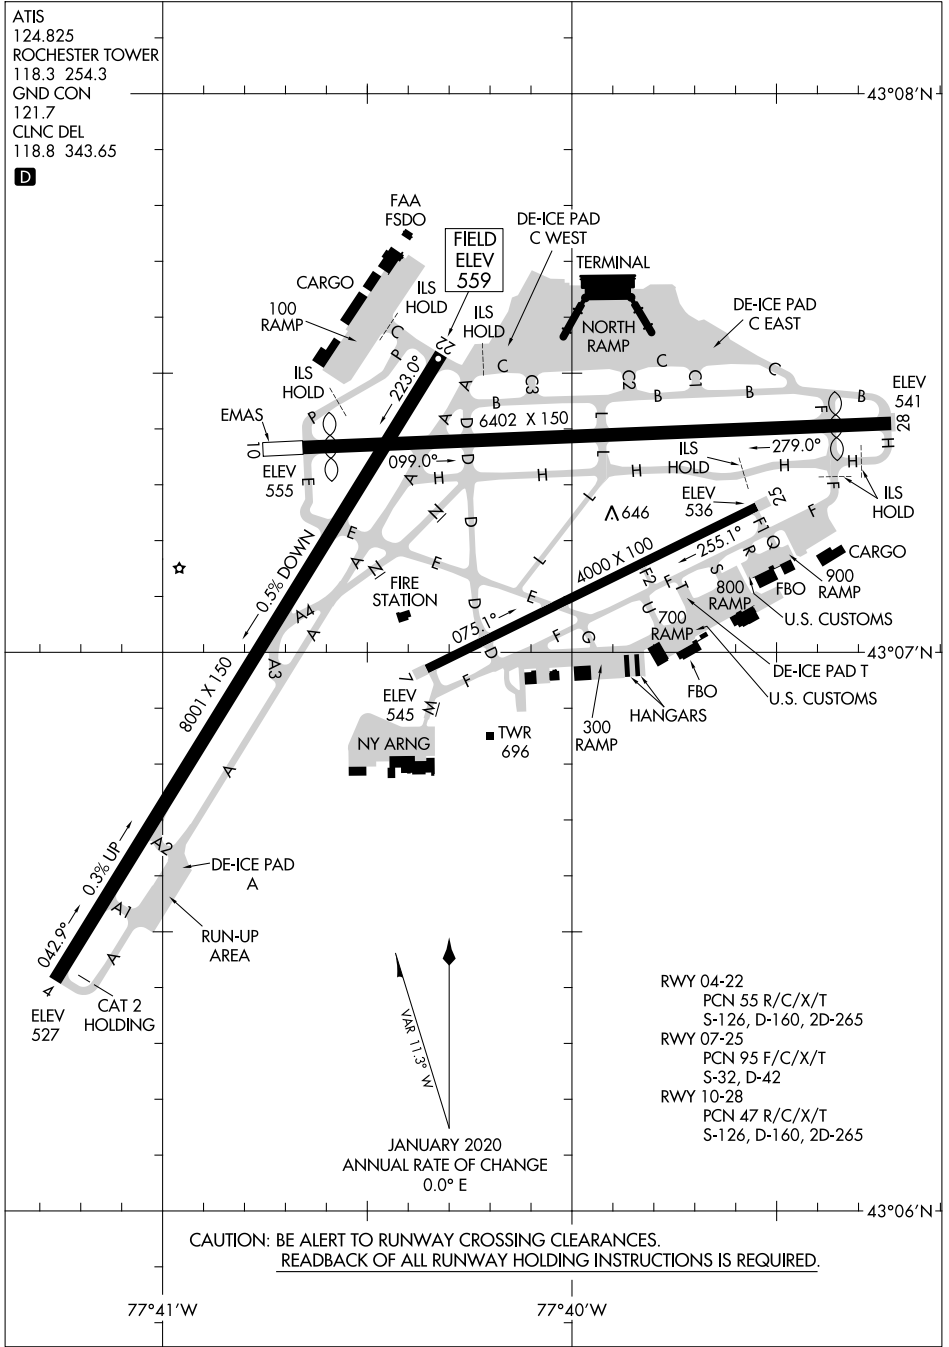

24081

# AIRPORT DIAGRAM

FREDERICK DOUGLASS/GREATER ROCHESTER INTL (ROC)  
AL-351 (FAA) ROCHESTER, NEW YORK

ATIS  
124.825  
ROCHESTER TOWER  
118.3 254.3  
GND CON  
121.7  
CLNC DEL  
118.8 343.65

NE-2, 28 NOV 2024 to 26 DEC 2024

NE-2, 28 NOV 2024 to 26 DEC 2024

CAUTION: BE ALERT TO RUNWAY CROSSING CLEARANCES.  
READBACK OF ALL RUNWAY HOLDING INSTRUCTIONS IS REQUIRED.

AIRPORT DIAGRAM  
24081

ROCHESTER, NEW YORK  
FREDERICK DOUGLASS/GREATER ROCHESTER INTL (ROC)