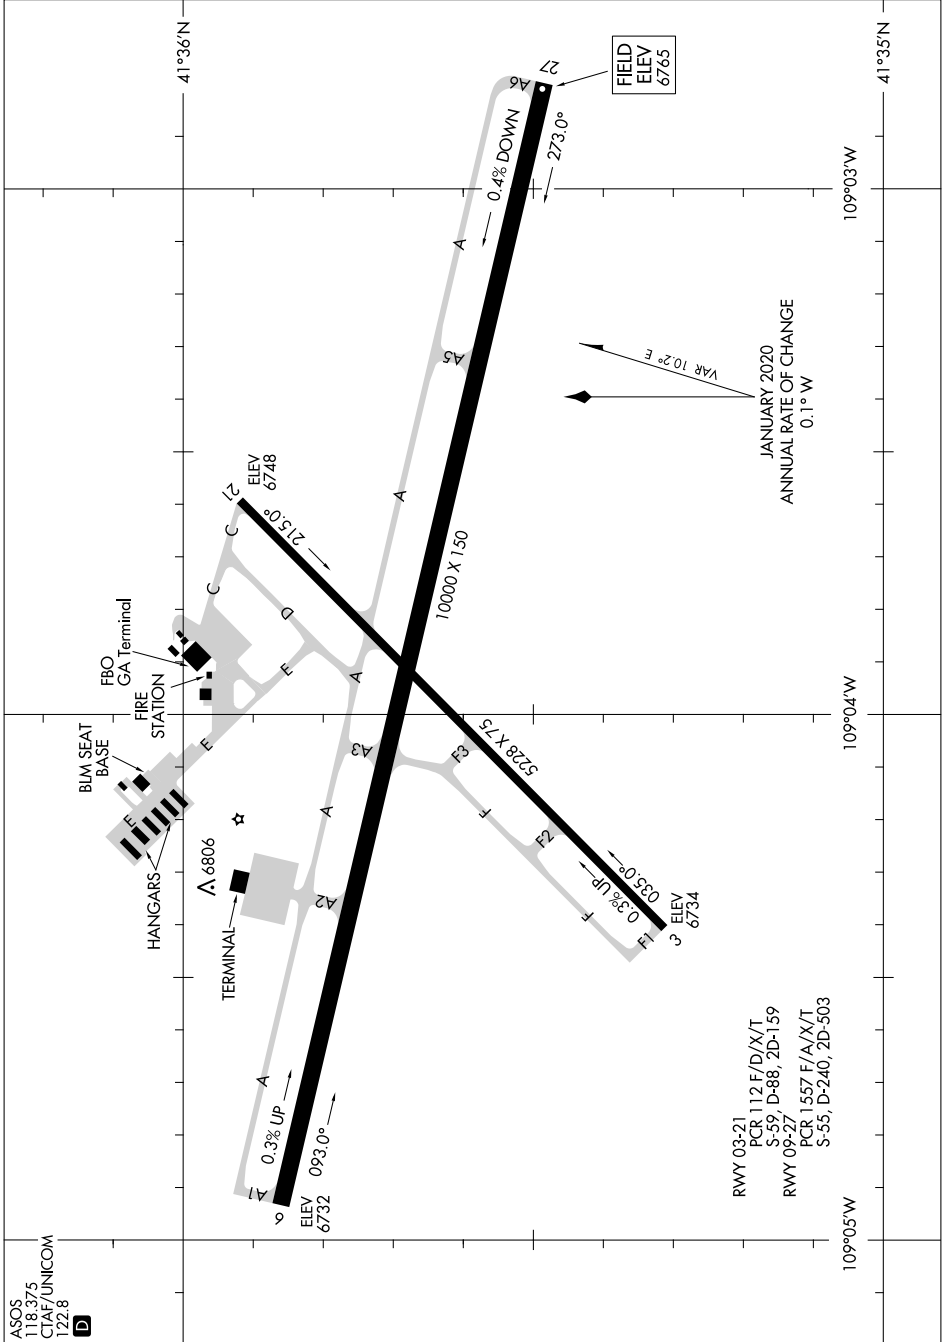

AIRPORT DIAGRAM

AL-353 (FAA)

SOUTHWEST WYOMING RGNL (R.K.S)
ROCK SPRINGS, WYOMING

NW-1, 28 NOV 2024 to 26 DEC 2024

NW-1, 28 NOV 2024 to 26 DEC 2024

ASOS
118.375
CTAF/UNICOM
122.8
D

RWY 03-21
PCR 112 F/D/X/T
S-59, D-88, 2D-159
RWY 09-27
PCR 1557 F/A/X/T
S-55, D-240, 2D-503