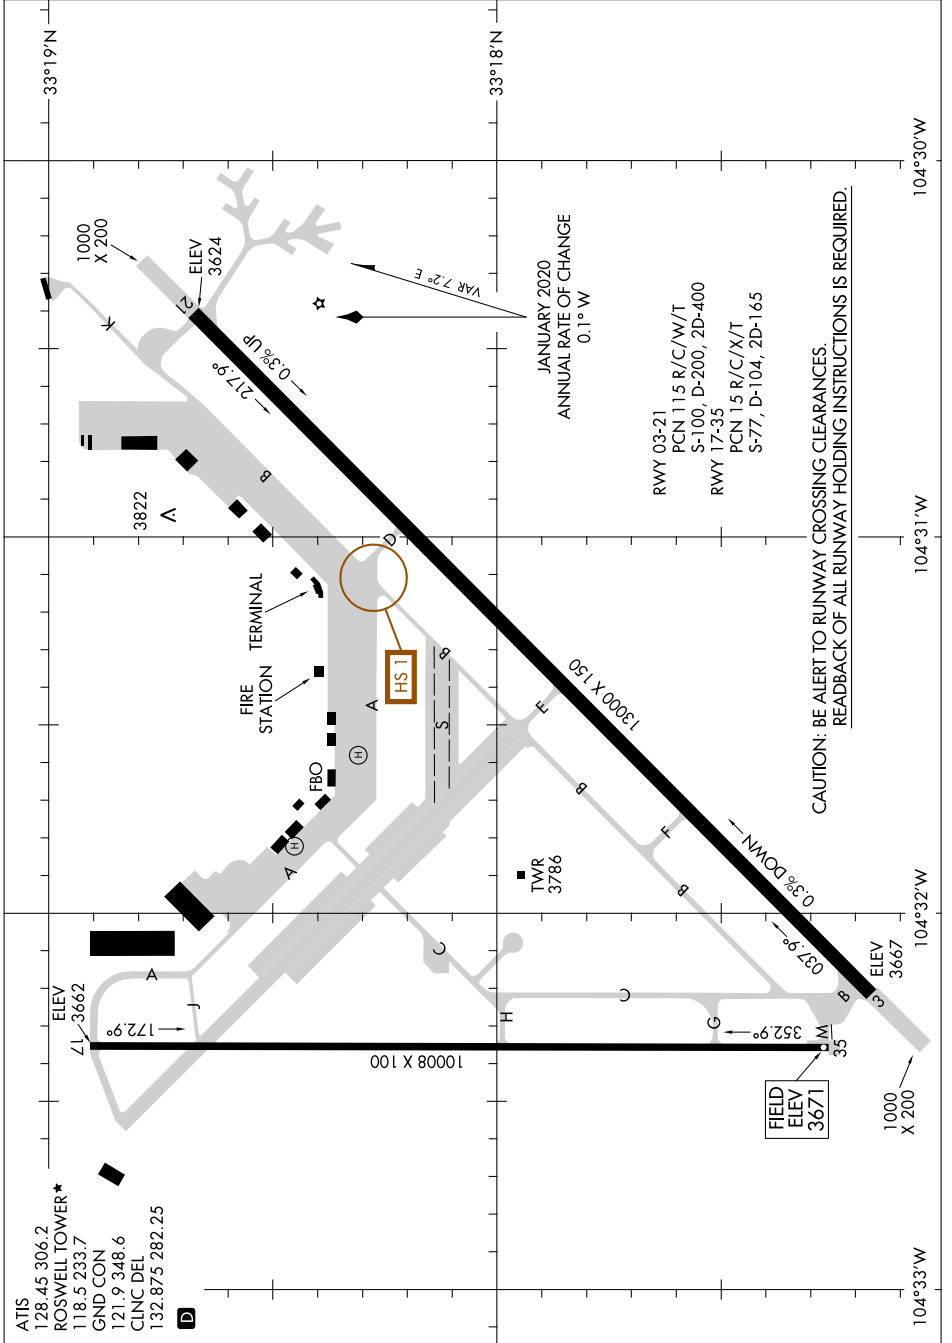

AIRPORT DIAGRAM

ROSWELL AIR CENTER (ROW)
ROSWELL, NEW MEXICO

AL-354 (FAA)

SW-1, 28 NOV 2024 to 26 DEC 2024

SW-1, 28 NOV 2024 to 26 DEC 2024

AIRPORT DIAGRAM

ROSWELL, NEW MEXICO
ROSWELL AIR CENTER (ROW)

ATIS 128.45 306.2
 ROSWELL TOWER* 118.5 233.7
 GND CON 121.9 348.6
 CLNC DEL 132.875 282.25