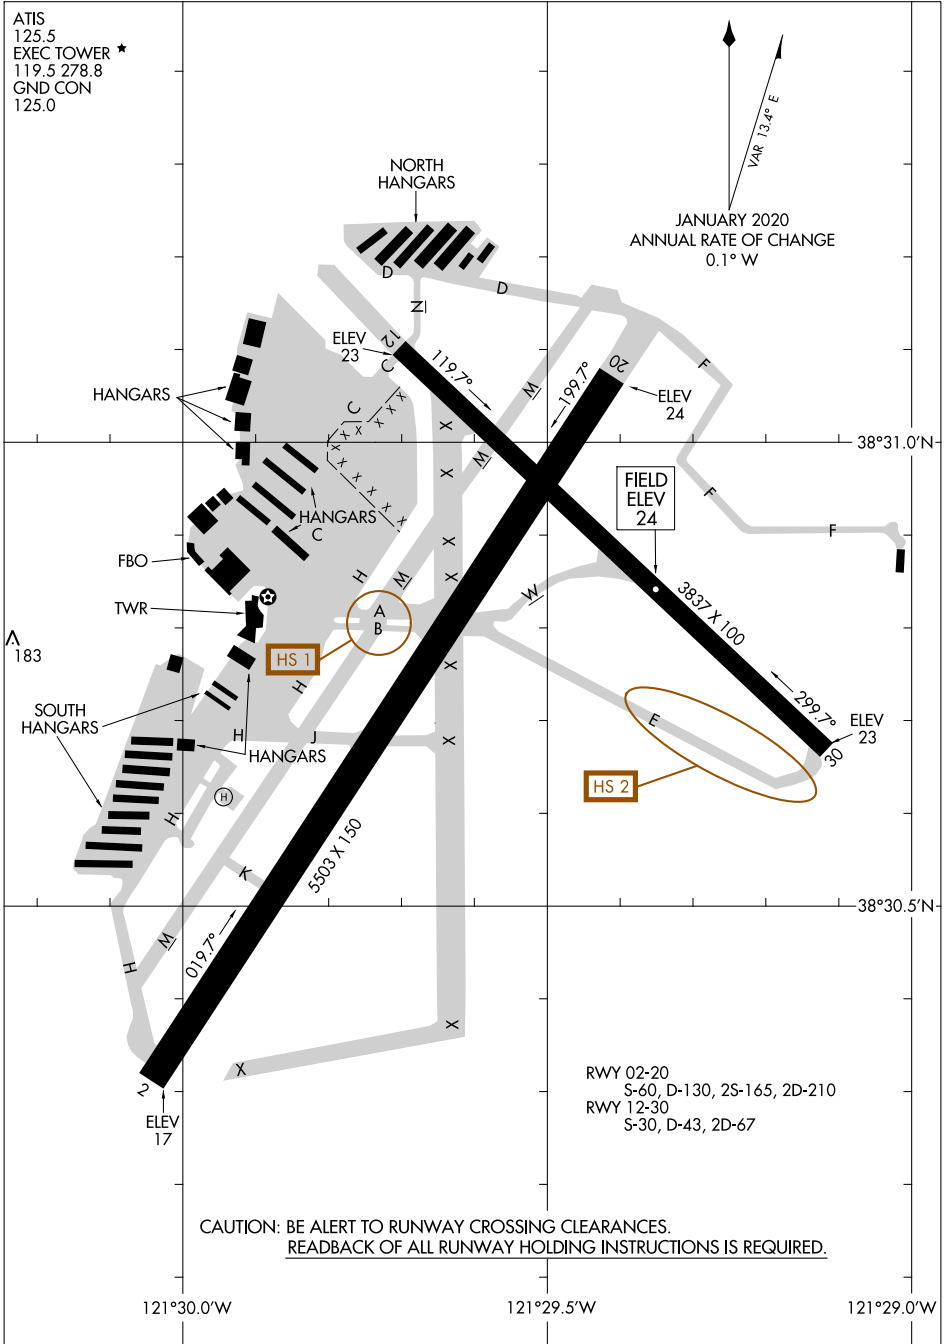

24193

AIRPORT DIAGRAM

AL-358 (FAA)

SACRAMENTO EXEC (SAC)
SACRAMENTO, CALIFORNIA

ATIS
125.5
EXEC TOWER ★
119.5 278.8
GND CON
125.0

VAR 13.4° E
JANUARY 2020
ANNUAL RATE OF CHANGE
0.1° W

SW-2, 28 NOV 2024 to 26 DEC 2024

SW-2, 28 NOV 2024 to 26 DEC 2024

CAUTION: BE ALERT TO RUNWAY CROSSING CLEARANCES.
READBACK OF ALL RUNWAY HOLDING INSTRUCTIONS IS REQUIRED.

AIRPORT DIAGRAM

24193

SACRAMENTO, CALIFORNIA
SACRAMENTO EXEC (SAC)