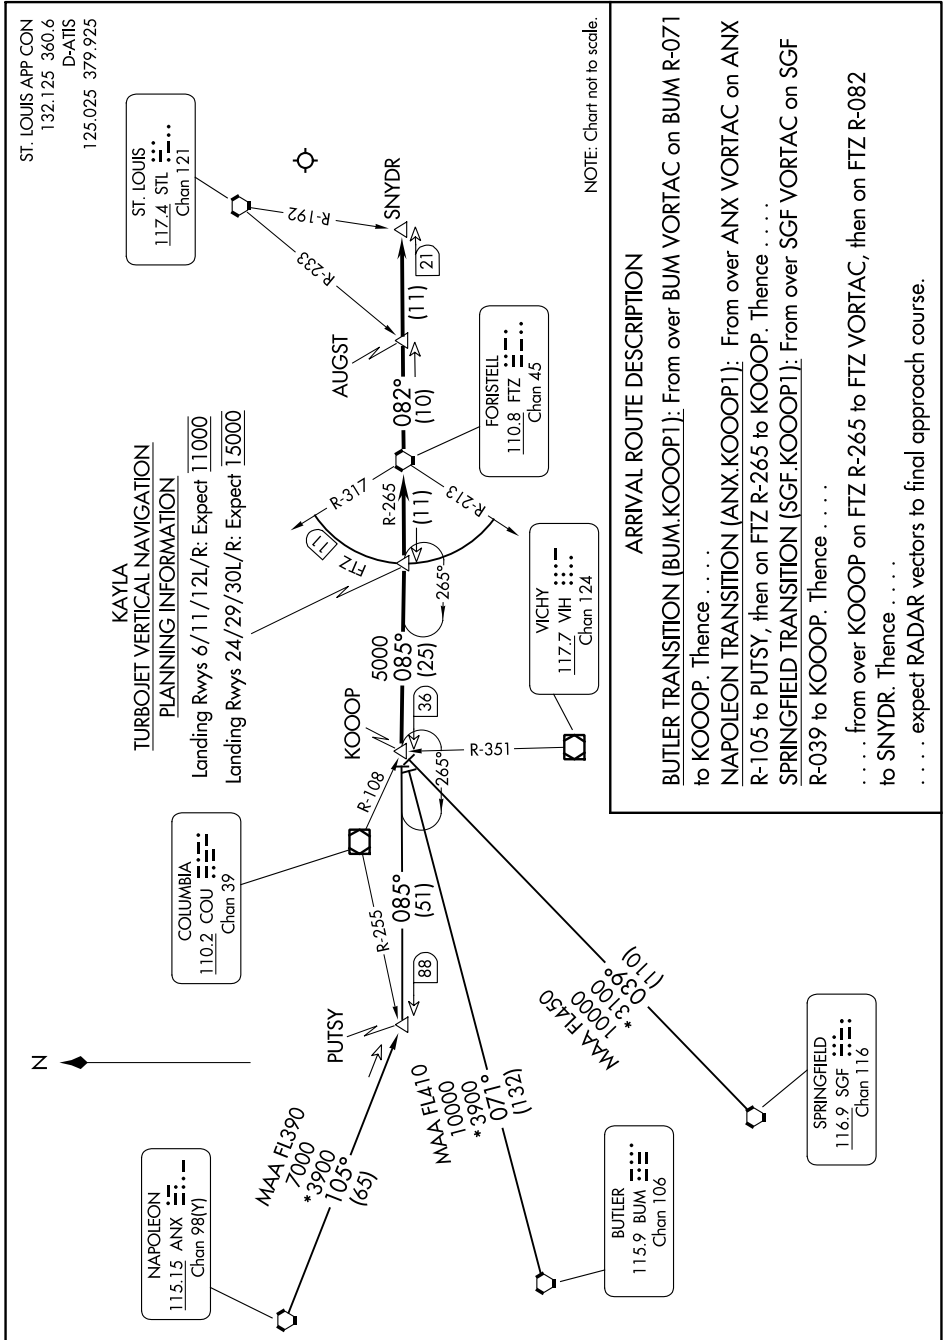

KOOOP ONE ARRIVAL

AL-360 (FAA)

ST LOUIS LAMBERT INTL (STL)

ST. LOUIS, MISSOURI

NC-3, 28 NOV 2024 to 26 DEC 2024

KOOOP ONE ARRIVAL

NC-3, 28 NOV 2024 to 26 DEC 2024