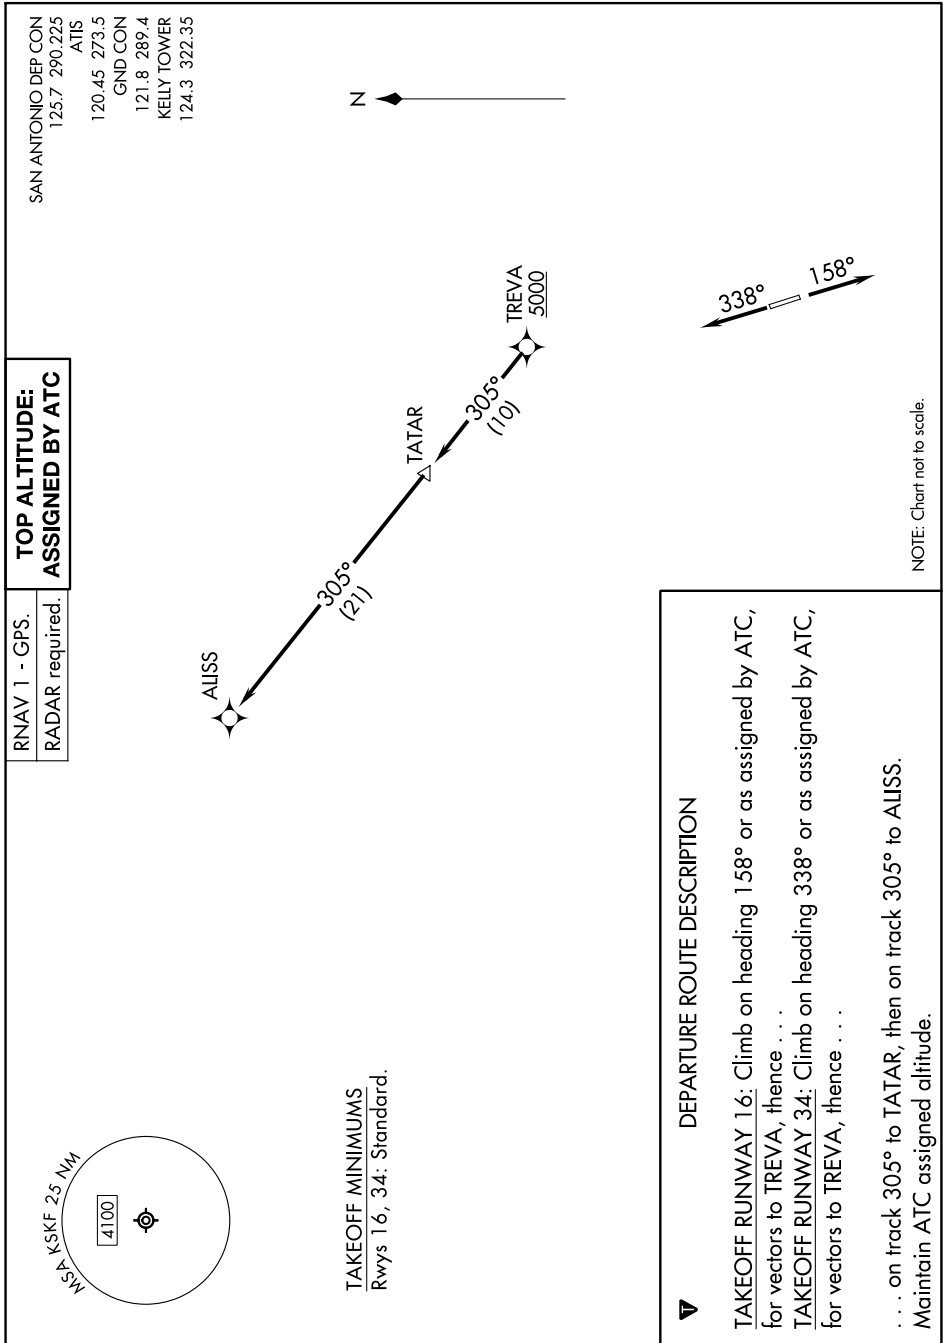

(ALISS6.ALISS) 24025

AL-371 (FAA)

KELLY FLD (SKF)  
SAN ANTONIO, TEXAS

# ALISS SIX DEPARTURE (RNAV)

SC-3, 28 NOV 2024 to 26 DEC 2024

## DEPARTURE ROUTE DESCRIPTION

**TAKEOFF RUNWAY 16:** Climb on heading 158° or as assigned by ATC, for vectors to TREVA, thence . . .

**TAKEOFF RUNWAY 34:** Climb on heading 338° or as assigned by ATC, for vectors to TREVA, thence . . .

. . . on track 305° to TATAR, then on track 305° to ALISS. Maintain ATC assigned altitude.

SC-3, 28 NOV 2024 to 26 DEC 2024