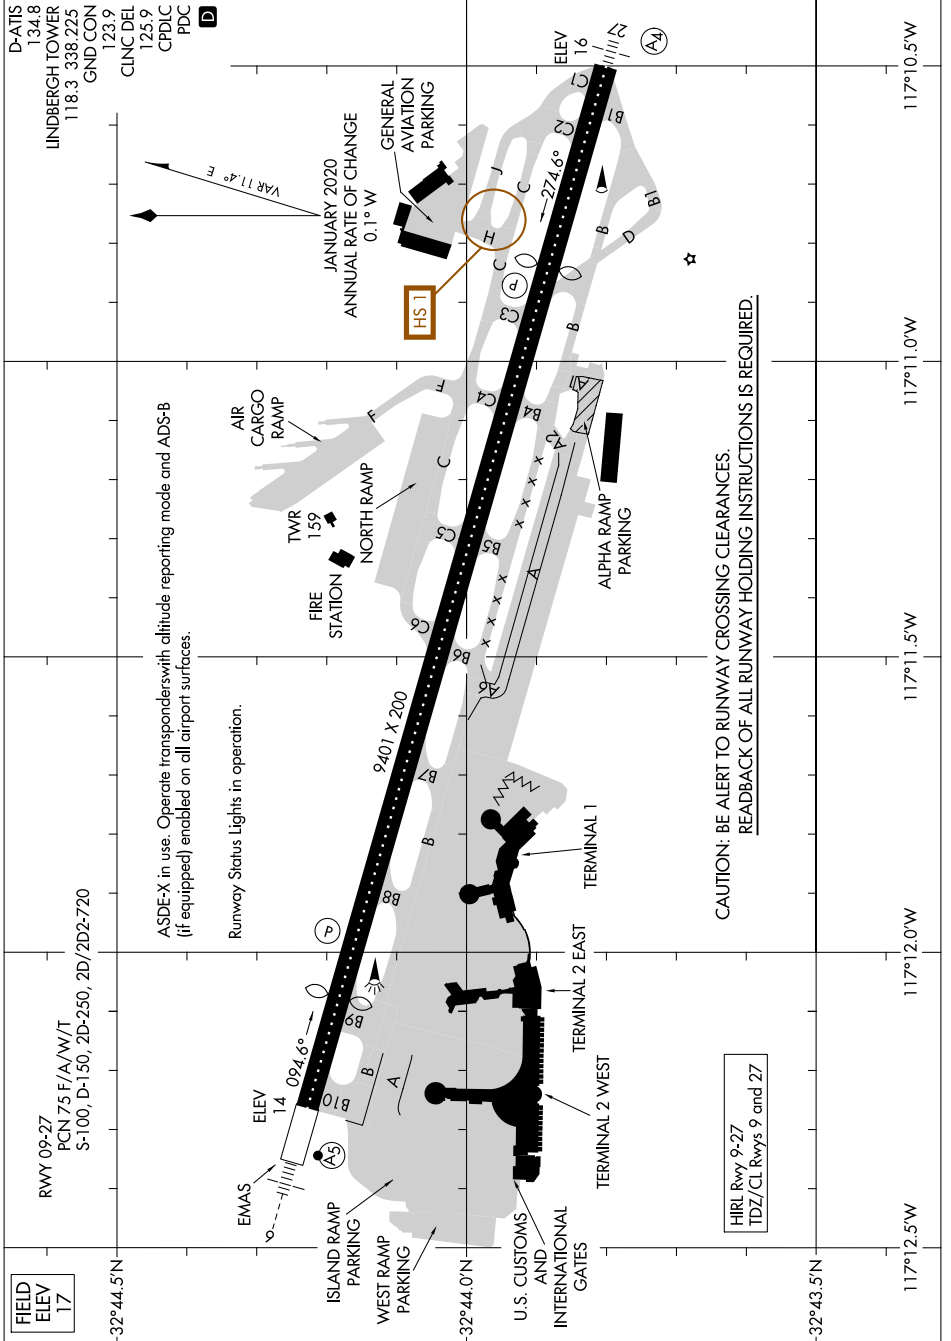

# AIRPORT DIAGRAM

AL-373 (FAA)

SAN DIEGO INTL (SAN)  
SAN DIEGO, CALIFORNIA

SW-3, 28 NOV 2024 to 26 DEC 2024

SW-3, 28 NOV 2024 to 26 DEC 2024

# AIRPORT DIAGRAM

SAN DIEGO, CALIFORNIA  
SAN DIEGO INTL (SAN)