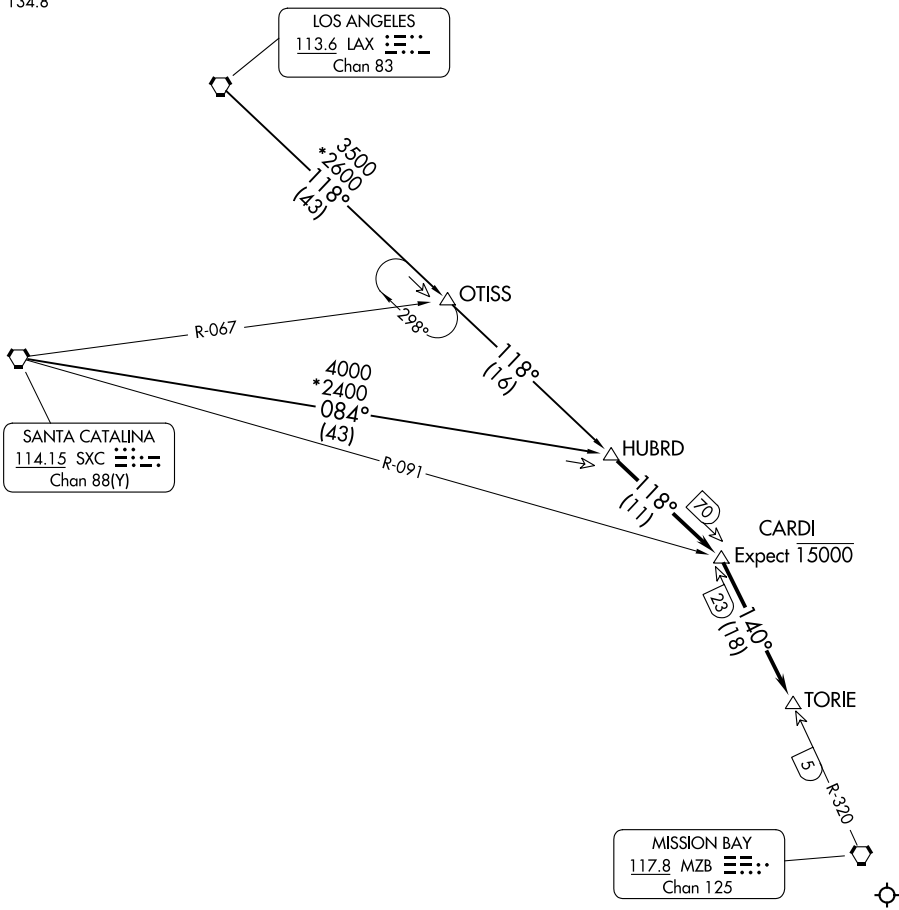

SOCAL APP CON  
 125.3 290.4  
 D-ATIS  
 134.8

SW-3, 28 NOV 2024 to 26 DEC 2024

SW-3, 28 NOV 2024 to 26 DEC 2024

NOTE: Chart not to scale.

**ARRIVAL ROUTE DESCRIPTION**

LOS ANGELES TRANSITION (LAX.HUBRD1): From over LAX VORTAC on LAX R-118 to OTISS INT, then on LAX R-118 to HUBRD INT. Thence . . . .

SANTA CATALINA TRANSITION (SXC.HUBRD1): From over SXC VORTAC on SXC R-084 to HUBRD INT. Thence . . . .

. . . . From over HUBRD INT via LAX R-118 to CARDI FIX via MZB R-320 to TORIE FIX. Expect vector to final approach course.