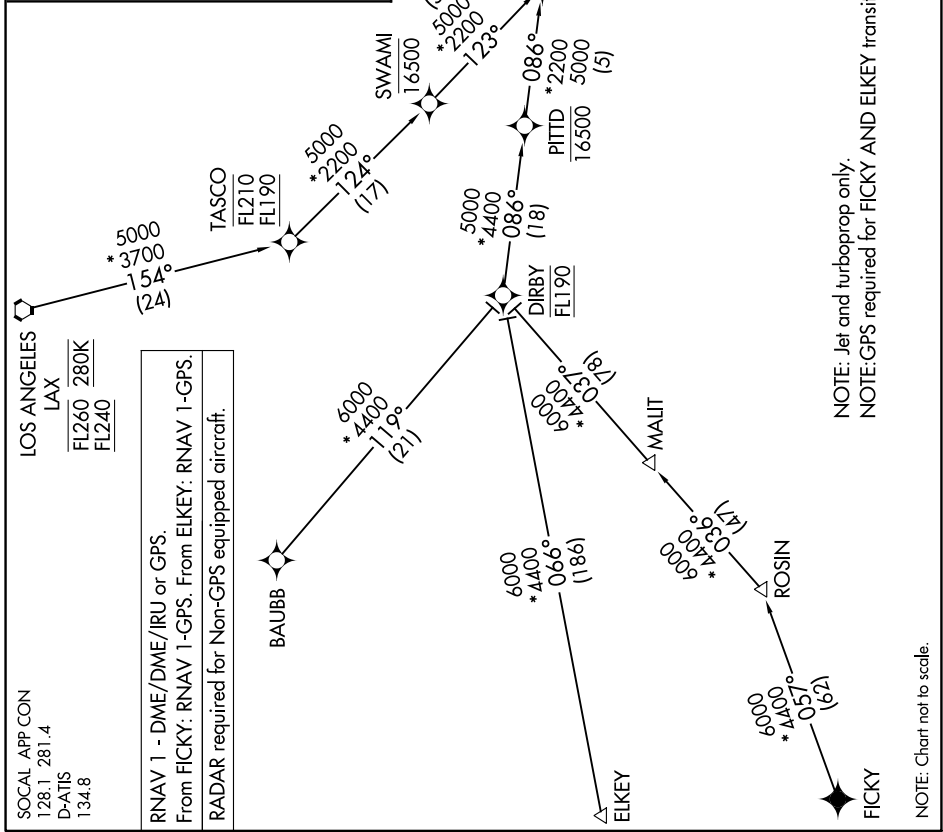

PLYA TWO ARRIVAL (RNAV)

AL-373 (FAA)

SAN DIEGO INTL (SAN)
SAN DIEGO, CALIFORNIA

SW-3, 28 NOV 2024 to 26 DEC 2024

ARRIVAL ROUTE DESCRIPTION

BAUBB TRANSITION (BAUBB.PLYA2)
ELKEY TRANSITION (ELKEY.PLYA2)
FICKY TRANSITION (FICKY.PLYA2)
LOS ANGELES TRANSITION (LAX.PLYA2)

From PLYA on track 126° to cross MNLYT at or above 4000.

LANDING RUNWAY 9: From MNLYT on track 120° to cross SARGs at or above 2100. Expect ILS or LOC RWY 9 approach.

NOTE: Jet and turboprop only.
 NOTE:GPS required for FICKY AND ELKEY transitions.

NOTE: Chart not to scale.

SW-3, 28 NOV 2024 to 26 DEC 2024

PLYA TWO ARRIVAL (RNAV)

SAN DIEGO, CALIFORNIA
SAN DIEGO INTL (SAN)