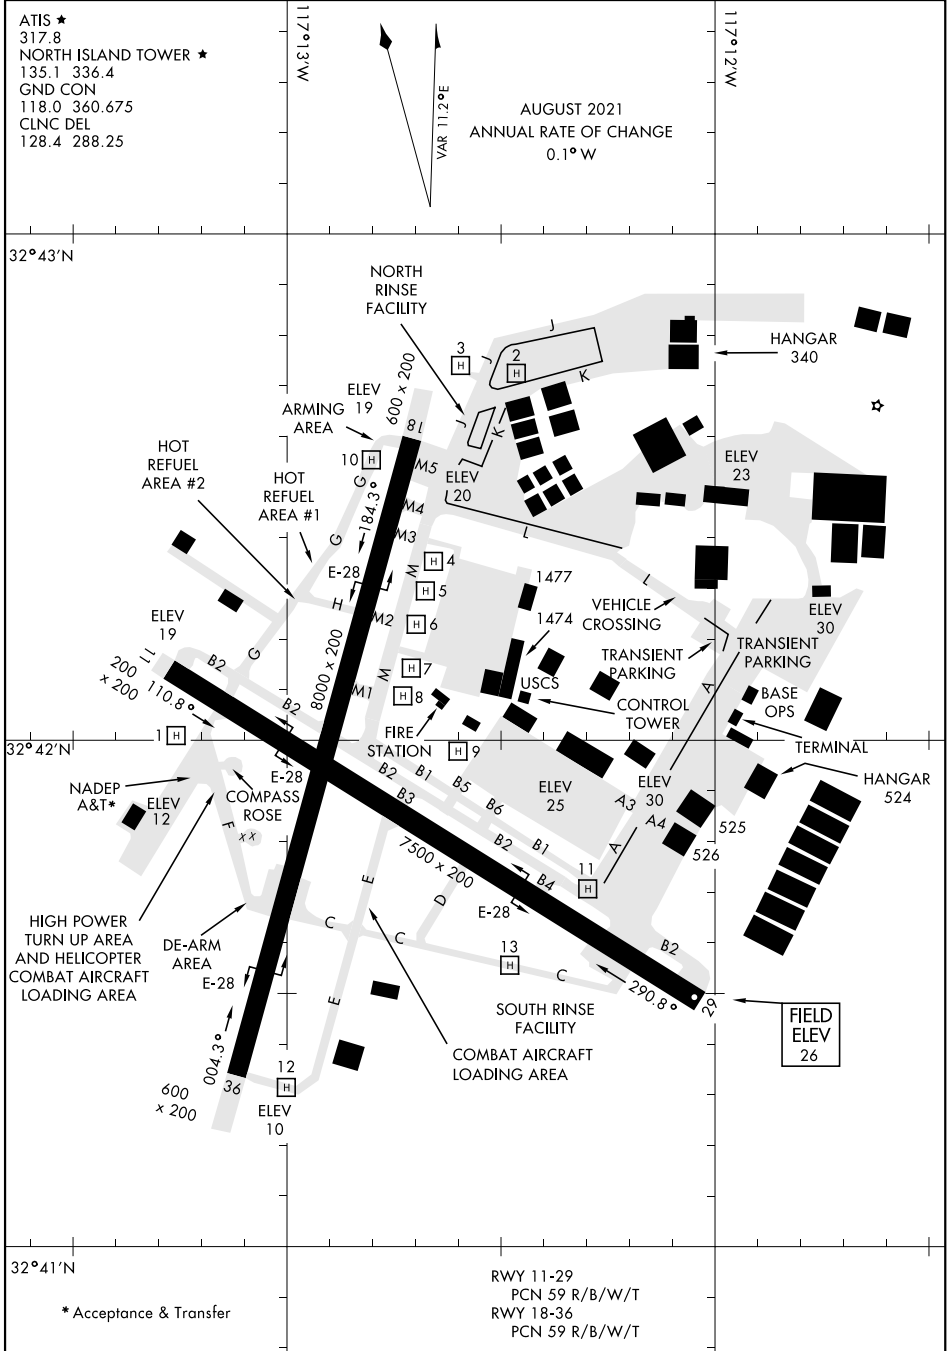

AIRPORT DIAGRAM

NORTH ISLAND NAS (HALSEY FIELD) (KNZY)

SAN DIEGO, CALIFORNIA

AL-374 [USN]

ATIS ★
 317.8
 NORTH ISLAND TOWER ★
 135.1 336.4
 GND COM
 118.0 360.675
 CLNC DEL
 128.4 288.25

AUGUST 2021
 ANNUAL RATE OF CHANGE
 0.1° W

SW-3, 28 NOV 2024 to 26 DEC 2024

SW-3, 28 NOV 2024 to 26 DEC 2024

* Acceptance & Transfer

RWY 11-29
 PCN 59 R/B/W/T
 RWY 18-36
 PCN 59 R/B/W/T

AIRPORT DIAGRAM

SAN DIEGO, CALIFORNIA

NORTH ISLAND NAS (HALSEY FIELD) (KNZY)