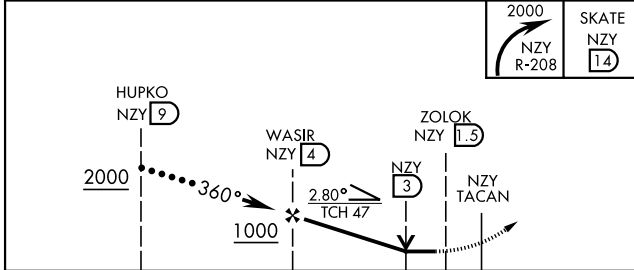

MISSED APPROACH: Climbing right turn to 2000 intercept the NZY TACAN R-208 to SKATE and hold.

ATIS ★ 317.8	SOCAL APP CON 125.15 317.55	TOWER ★ 135.1 336.4	GND CON 118.0 360.675	CLNC DEL 128.4 288.25	PAR/ASR
------------------------	---------------------------------------	-------------------------------	---------------------------------	---------------------------------	---------

CAUTION: Intmd seg length 5 NM.

EMERG SAFE ALT 100 NM 13,600

CATEGORY	C	D	E
S-36 *	760-1 7/8 741 (800-1 7/8)		
CIRCLING	NOT AUTHORIZED		

HIRL all rwyys
REIL Rwy 18, 29

SW-3, 28 NOV 2024 to 26 DEC 2024

SW-3, 28 NOV 2024 to 26 DEC 2024