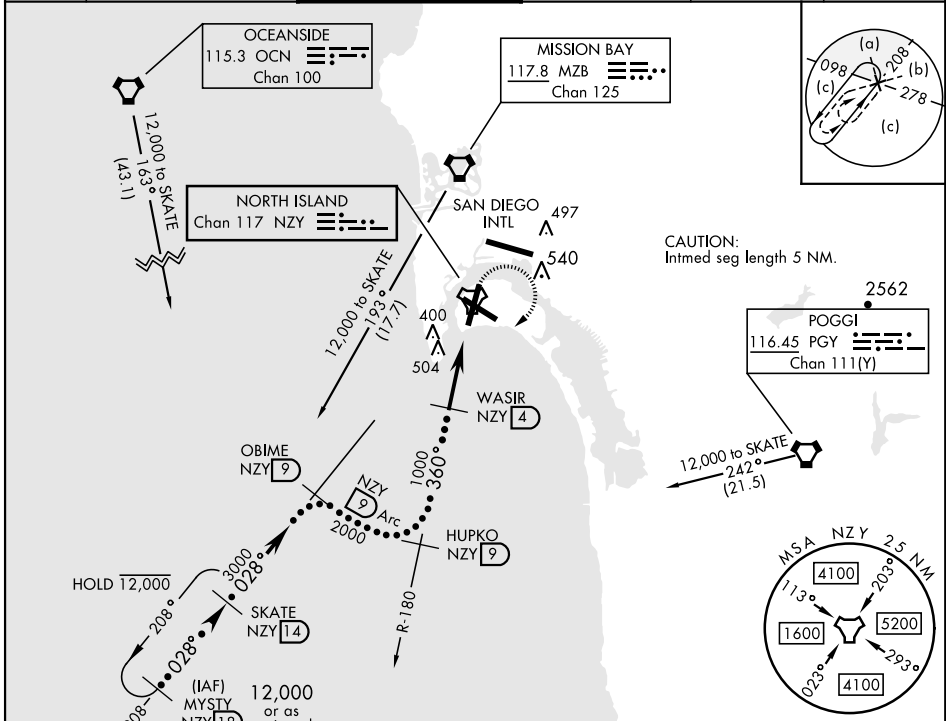

HI-TACAN Z RWY 36

NORTH ISLAND NAS (HALSEY FIELD) (KNZY)

TACAN NZY Chan 117	APCH CRS 360°	Rwy ldg TDZE 19 Arpt Elev 26
------------------------------	-------------------------	--

[USN]

▼ * When ALS inop, increase vis to 2 miles.

MISSED APPROACH: Climbing right turn to 2000 intercept the NZY TACAN R-208 to SKATE and hold.

ATIS ★ 317.8	SOCAL APP CON 125.15 317.55	TOWER ★ 135.1 336.4	GND CON 118.0 360.675	CLNC DEL 128.4 288.25	PAR/ASR
------------------------	---------------------------------------	-------------------------------	---------------------------------	---------------------------------	---------

CAUTION: Intmd seg length 5 NM.

EMERG SAFE ALT 100 NM 13,600

CATEGORY	C	D	E
S-36 *	760-1 7/8 741 (800-1 7/8)		
CIRCLING	NOT AUTHORIZED		

HIRL all rwyys
REIL Rwy 18, 29

SW-3, 28 NOV 2024 to 26 DEC 2024

SW-3, 28 NOV 2024 to 26 DEC 2024

HI-TACAN Z RWY 36