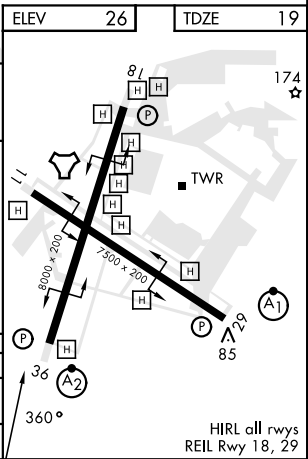

HI-TACAN Z RWY 36

NORTH ISLAND NAS (HALSEY FIELD) (KNZY)

TACAN NZY Chan 117	APCH CRS 360°	Rwy ldg TDZE 19 Arpt Elev 26
------------------------------	-------------------------	--

[USN]

▼ * When ALS inop, increase vis to 2 miles.

MISSED APPROACH: Climbing right turn to 2000 intercept the NZY TACAN R-208 to SKATE and hold.

ATIS ★ 317.8	SOCAL APP CON 125.15 317.55	TOWER ★ 135.1 336.4	GND CON 118.0 360.675	CLNC DEL 128.4 288.25	PAR/ASR
------------------------	---------------------------------------	-------------------------------	---------------------------------	---------------------------------	---------

CAUTION: Intmd seg length 5 NM.

EMERG SAFE ALT 100 NM 13,600

CATEGORY	C	D	E
S-36 *	760-1 7/8 741 (800-1 7/8)		
CIRCLING	NOT AUTHORIZED		

HIRL all rwyys
REIL Rwy 18, 29

SW-3, 28 NOV 2024 to 26 DEC 2024

SW-3, 28 NOV 2024 to 26 DEC 2024

HI-TACAN Z RWY 36