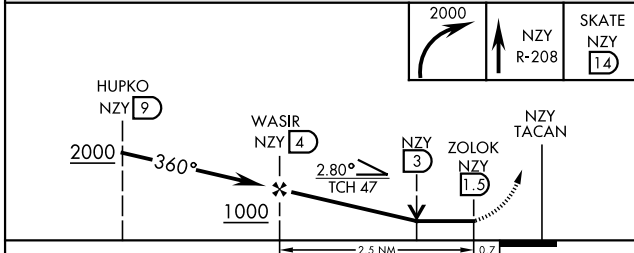

CATEGORY	A	B	C	D
S-36 *	760-3/4 741 (800-3/4)	760-1 741 (800-1)	760-1 1/8 741 (800-1 1/8)	741 (800-1 1/8)
CIRCLING	NOT AUTHORIZED			

SAN DIEGO, CALIFORNIA 32°42'N-117°13'W NORTH ISLAND NAS (HALSEY FIELD) (KNZY)

TACAN RWY 36

SW-3, 28 NOV 2024 to 26 DEC 2024

SW-3, 28 NOV 2024 to 26 DEC 2024

HIRL all rwys
REIL Rwy 18, 29