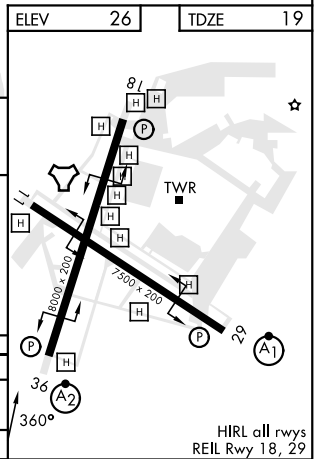

TACAN RWY 36

TACAN NZY Chan 117	APCH CRS 360°	Rwy ldg TDZE Arprt Elev 8000 19 26	[USN]	NORTH ISLAND NAS (HALSEY FIELD) (KNZY)
------------------------------	-------------------------	--	-------	--

▼ *When ALS inop, increase CAT A vis to 1 mile, CAT B vis to 1/4 miles, CAT CD vis to 2 miles.

SALSF (A2)

MISSED APPROACH: Climbing right turn to 2000 intercept the NZY TACAN R-208 to SKATE and hold.

ATIS ★ 317.8	SOCAL APP CON 125.15 317.55	TOWER ★ 135.1 336.4	GND CON 118.0 360.675	CLNC DEL 128.4 288.25	PAR/ASR
------------------------	---------------------------------------	-------------------------------	---------------------------------	---------------------------------	---------

ELEV	26	TDZE	19
------	----	------	----

CATEGORY	A	B	C	D
S-36 *	760-3/4 741 (800-3/4)	760-1 741 (800-1)	760-1 1/8 741 (800-1 1/8)	741 (800-1 1/8)
CIRCLING	NOT AUTHORIZED			

SAN DIEGO, CALIFORNIA 32°42'N-117°13'W NORTH ISLAND NAS (HALSEY FIELD) (KNZY)

TACAN RWY 36

SW-3, 28 NOV 2024 to 26 DEC 2024

SW-3, 28 NOV 2024 to 26 DEC 2024

HIRL all rwys
REIL Rwy 18, 29