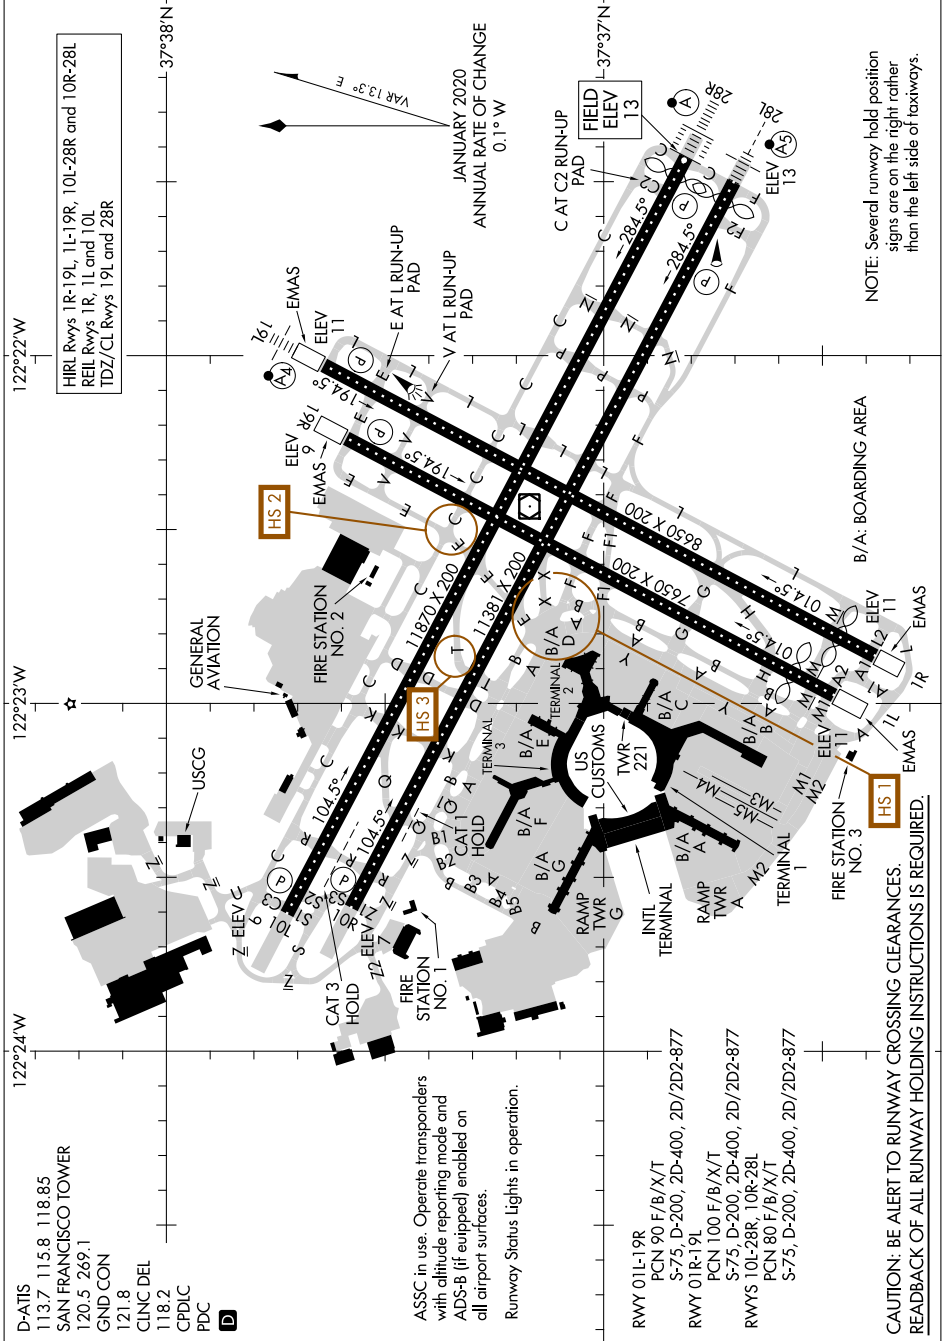

AIRPORT DIAGRAM

AL-375 (FAA)

SAN FRANCISCO INTL (SFO)
SAN FRANCISCO, CALIFORNIA

SW-2, 28 NOV 2024 to 26 DEC 2024

SW-2, 28 NOV 2024 to 26 DEC 2024

AIRPORT DIAGRAM

SAN FRANCISCO, CALIFORNIA
SAN FRANCISCO INTL (SFO)