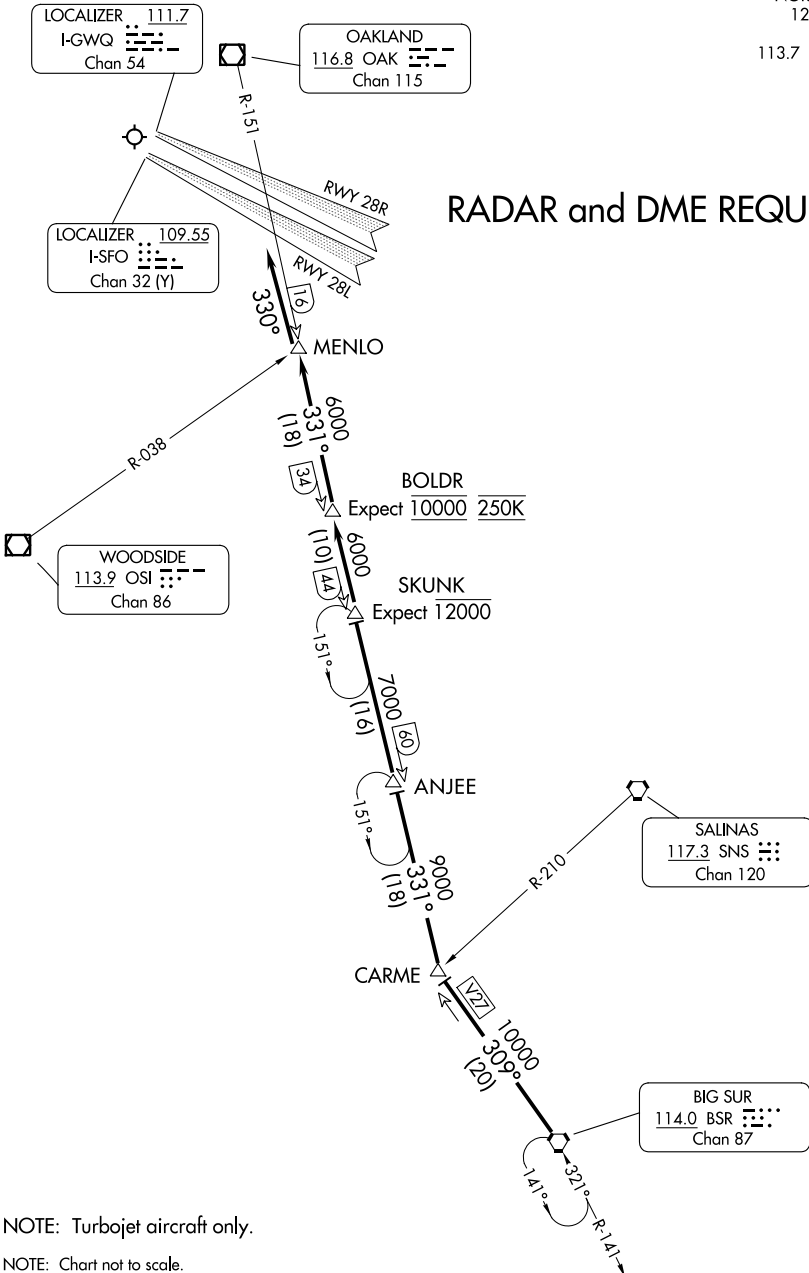

(BSR.BSR3) 23334

# BIG SUR THREE ARRIVAL

AL-375 (FAA)

SAN FRANCISCO INTL (SFO)  
SAN FRANCISCO, CALIFORNIA

OAKLAND CENTER  
125.45 307.3  
NORCAL APP CON  
128.575 254.25  
D-ATIS  
113.7 115.8 118.85

## RADAR and DME REQUIRED

SW-2, 28 NOV 2024 to 26 DEC 2024

SW-2, 28 NOV 2024 to 26 DEC 2024

# BIG SUR THREE ARRIVAL

(BSR.BSR3) 15SEP16

SAN FRANCISCO, CALIFORNIA  
SAN FRANCISCO INTL (SFO)