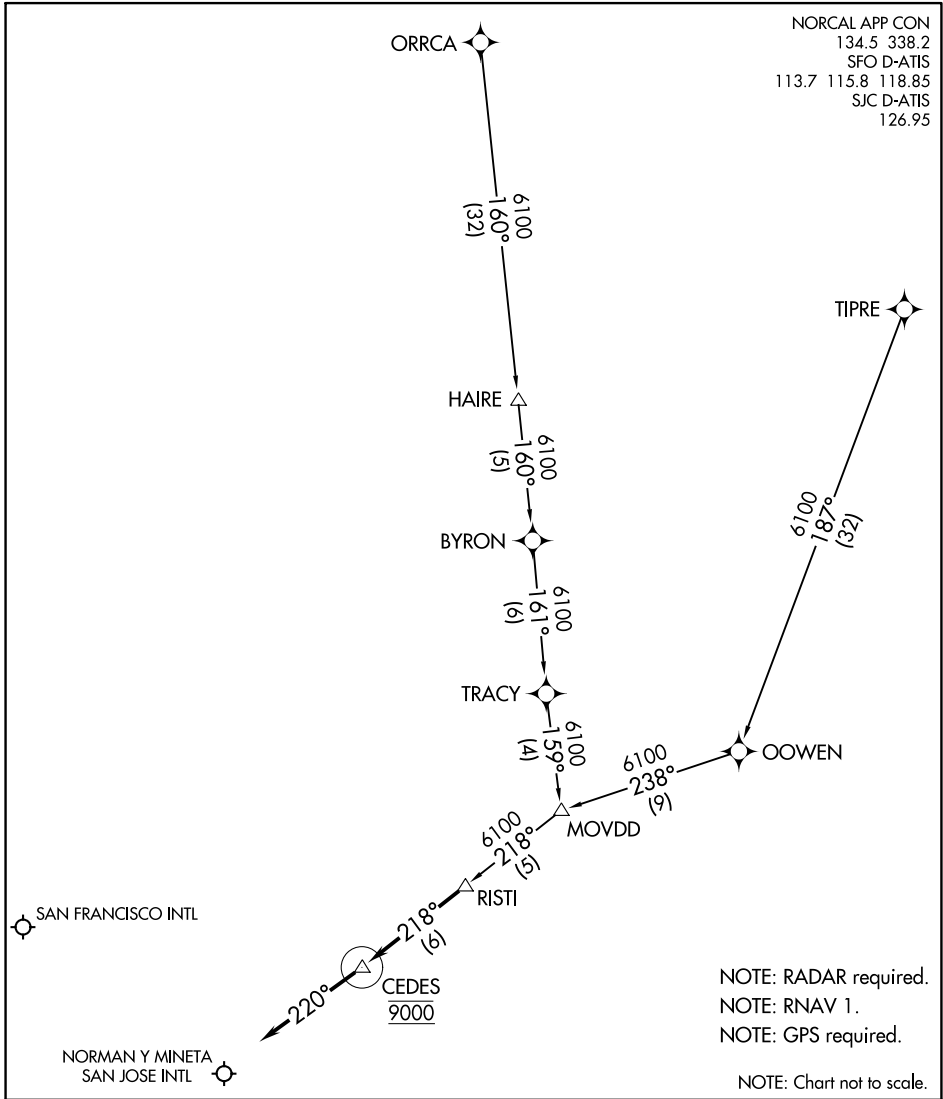

RISTI ONE ARRIVAL (RNAV)

AL-375 (FAA)

SAN FRANCISCO, CALIFORNIA

NORCAL APP CON
 134.5 338.2
 SFO D-ATIS
 113.7 115.8 118.85
 SJC D-ATIS
 126.95

SW-2, 28 NOV 2024 to 26 DEC 2024

SW-2, 28 NOV 2024 to 26 DEC 2024

ARRIVAL ROUTE DESCRIPTION

ORRCA TRANSITION (ORRCA.RISTI1)

TIPRE TRANSITION (TIPRE.RISTI1)

LANDING KSFO/KSJC: From RISTI on track 218° to cross CEDES at 9000, then on heading 220° or as assigned by ATC. Expect RADAR vectors to final approach course.