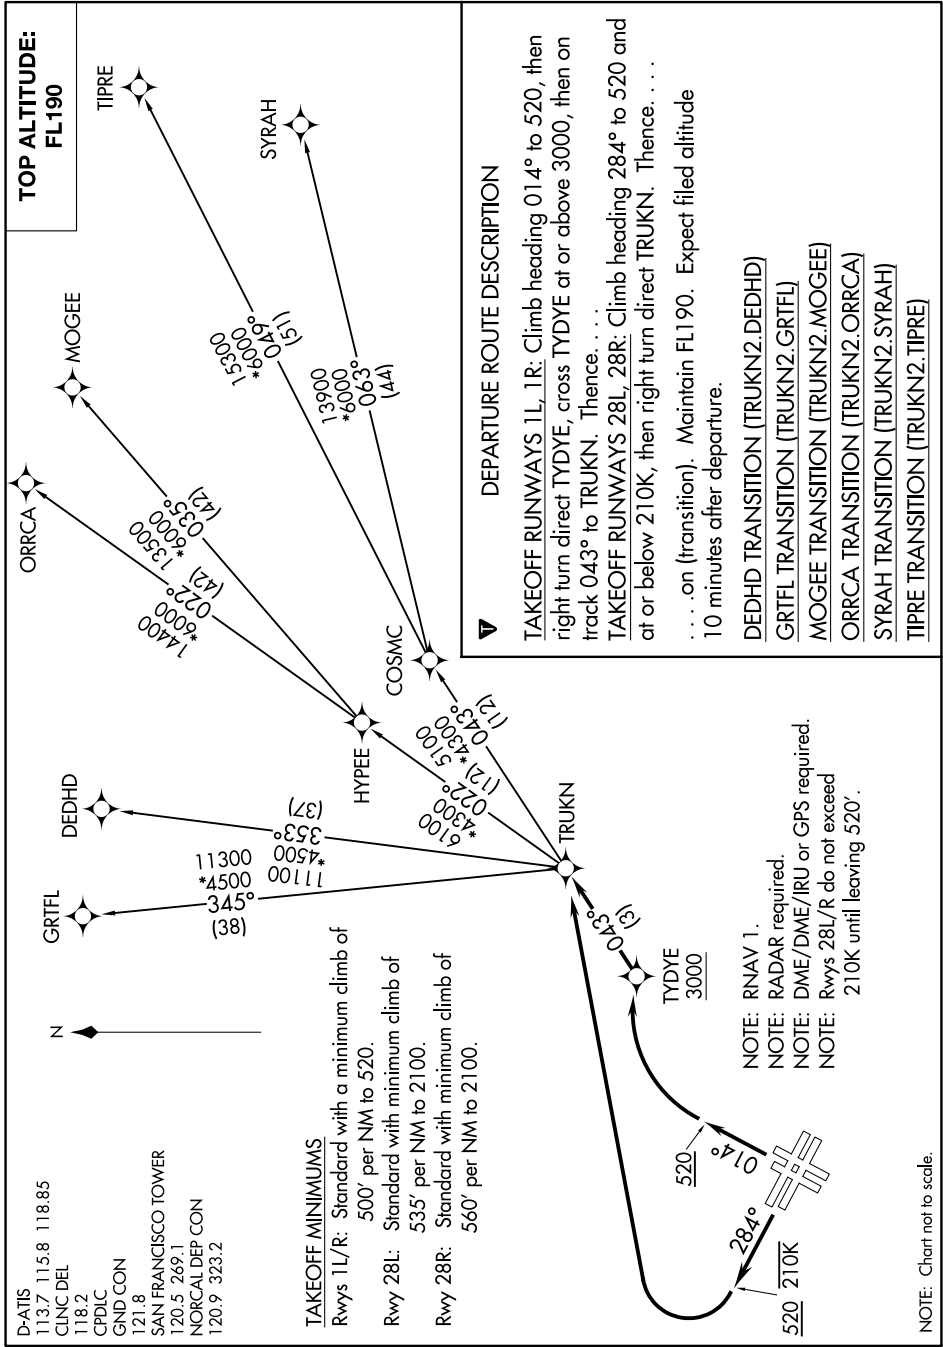

# TRUKN TWO DEPARTURE (RNAV)

AL-375 (FAA)

SAN FRANCISCO INTL (SFO)  
SAN FRANCISCO, CALIFORNIA

SW-2, 28 NOV 2024 to 26 DEC 2024

SW-2, 28 NOV 2024 to 26 DEC 2024

# TRUKN TWO DEPARTURE (RNAV)

(TRUKN2.TRUKN) 25JUN15

SAN FRANCISCO, CALIFORNIA  
SAN FRANCISCO INTL (SFO)

NOTE: Chart not to scale.