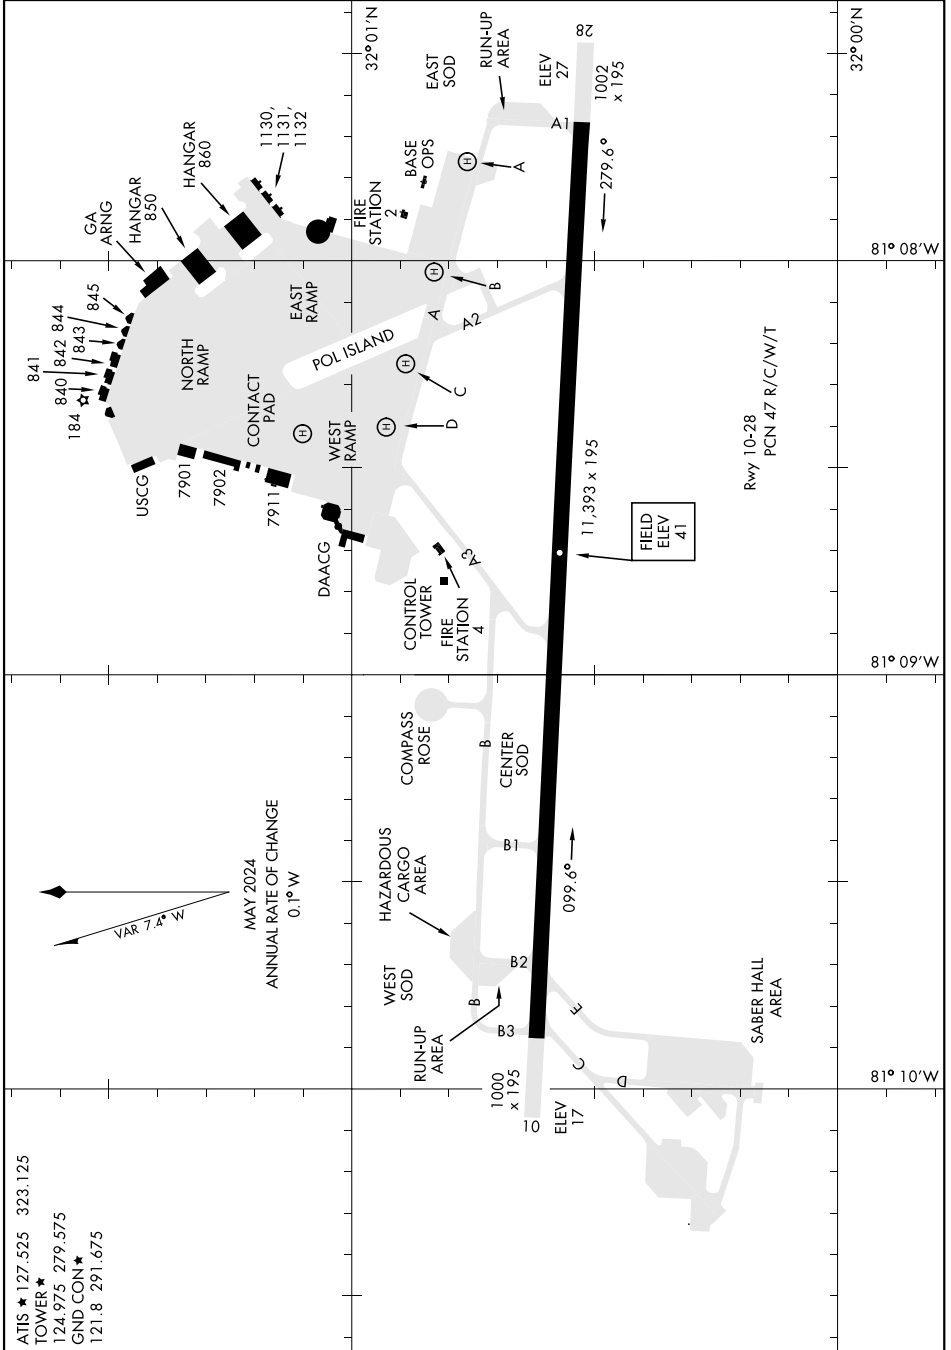

AIRPORT DIAGRAM

[USA]

SE-4, 28 NOV 2024 to 26 DEC 2024

SE-4, 28 NOV 2024 to 26 DEC 2024

ATIS ★ 127.525 323.125
 TOWER ★ 124.975 279.575
 GND CON ★ 121.8 291.675

AIRPORT DIAGRAM