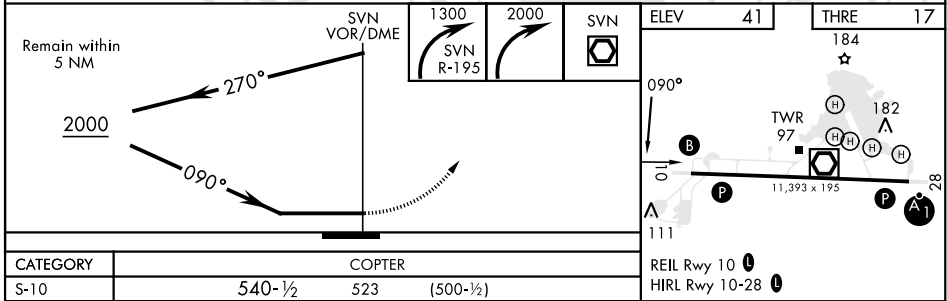

COPTER VOR RWY 10

SVN VOR/DME 111.6 Chan 53	APCH CRS 090°	Rwy Idg 11,393 THRE 17 Arprt Elev 41
---	-------------------------	---

[USA]

HUNTER AAF (KSVN)

MISSED APPROACH: Climbing right turn to 1300 via SVN VOR/DME R-195, then climbing right turn to 2000 direct SVN and hold.

ATIS ★ 127.525 323.125	SAVANNAH APP CON ★ 120.4 353.775	TOWER ★ 124.975 (CTAF) 279.575	GND CON ★ 121.8 291.675
----------------------------------	--	--	-----------------------------------

CATEGORY	COPTER		REIL Rwy 10	HIRL Rwy 10-28
S-10	540-½	523 (500-½)		

COPTER VOR RWY 10

SE-4, 28 NOV 2024 to 26 DEC 2024

SE-4, 28 NOV 2024 to 26 DEC 2024