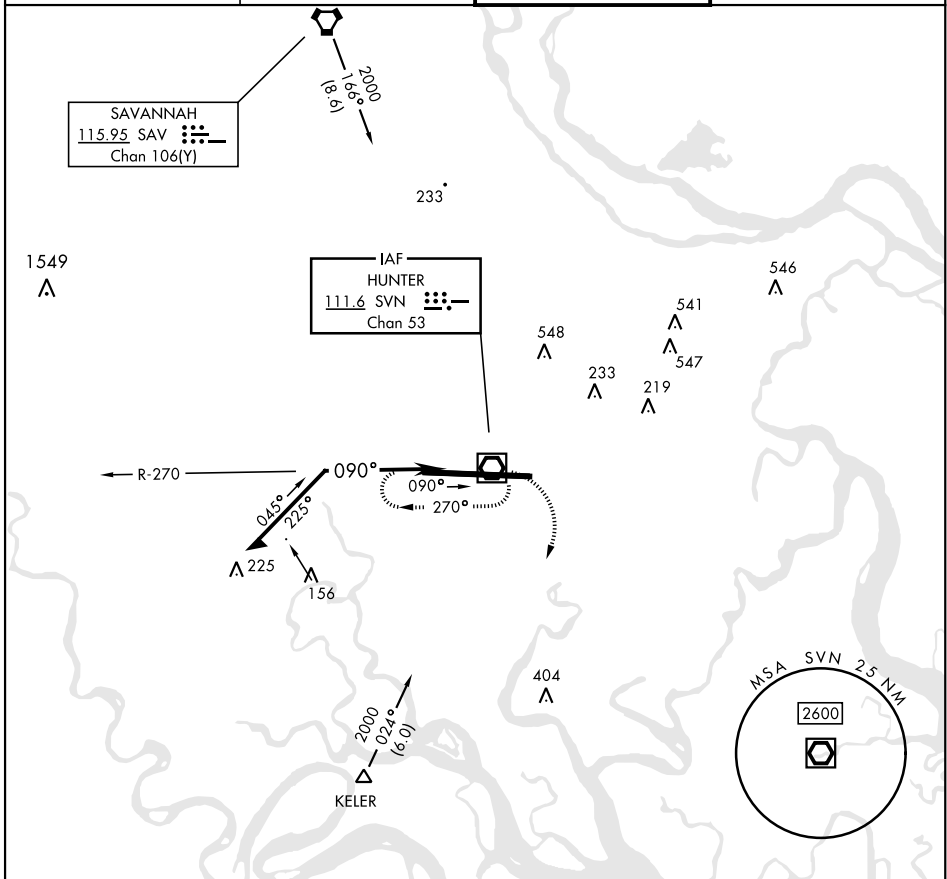

COPTER VOR RWY 10

SVN VOR/DME 111.6 Chan 53	APCH CRS 090°	Rwy Idg 11,393 THRE 17 Arprt Elev 41
---	-------------------------	---

[USA]

HUNTER AAF (KSVN)

MISSED APPROACH: Climbing right turn to 1300 via SVN VOR/DME R-195, then climbing right turn to 2000 direct SVN and hold.

ATIS ★ 127.525 323.125	SAVANNAH APP CON ★ 120.4 353.775	TOWER ★ 124.975 (CTAF) 279.575	GND CON ★ 121.8 291.675
----------------------------------	--	--	-----------------------------------

CATEGORY	COPTER		REIL Rwy 10	HIRL Rwy 10-28
S-10	540-½	523 (500-½)		

COPTER VOR RWY 10

SE-4, 28 NOV 2024 to 26 DEC 2024

SE-4, 28 NOV 2024 to 26 DEC 2024