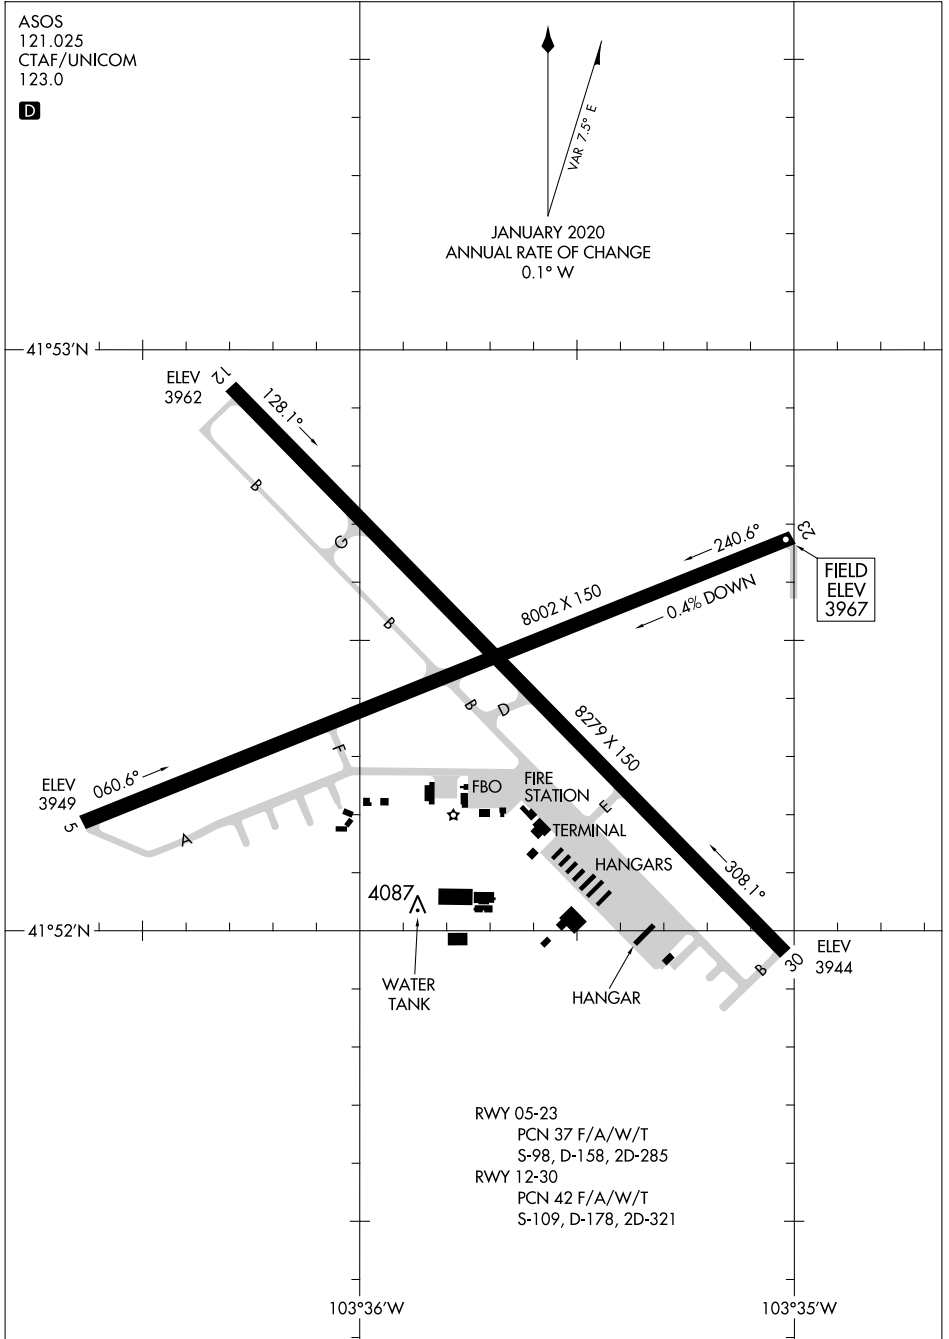

24249

AIRPORT DIAGRAM

SCOTTSBLUFF/WESTERN NEBRASKA RGNL/
WM B HEILIG FLD AL-383 (FAA)

(B'F'F)
SCOTTSBLUFF, NEBRASKA

ASOS
121.025
CTAF/UNICOM
123.0

NC-2, 28 NOV 2024 to 26 DEC 2024

NC-2, 28 NOV 2024 to 26 DEC 2024

RWY 05-23
PCN 37 F/A/W/T
S-98, D-158, 2D-285

RWY 12-30
PCN 42 F/A/W/T
S-109, D-178, 2D-321