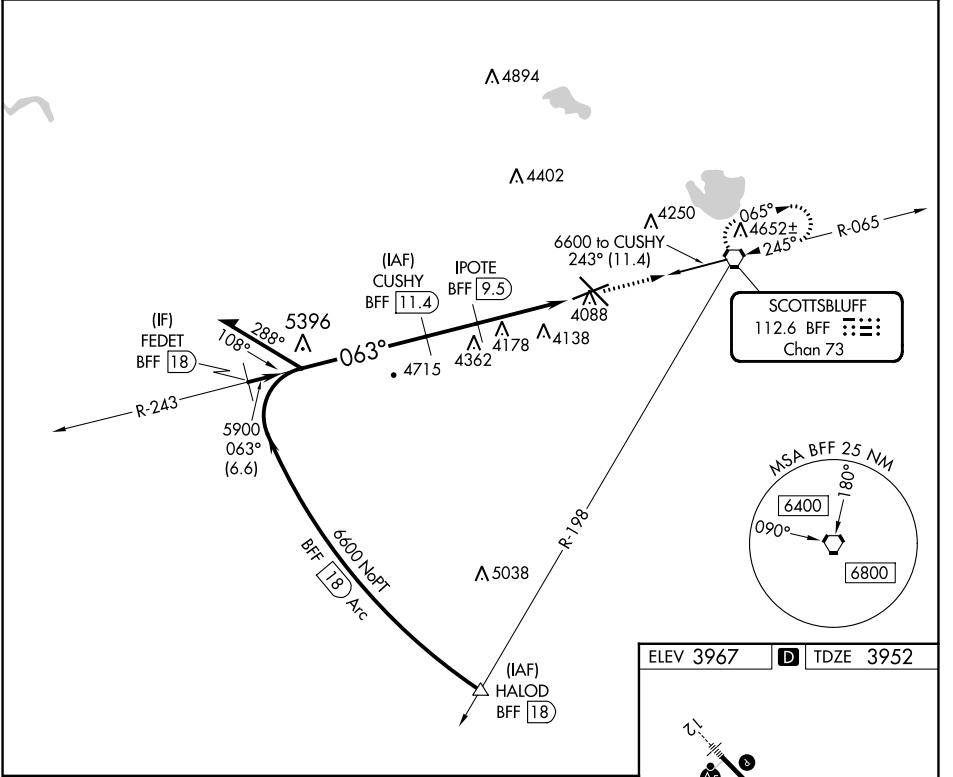

VORTAC BFF 112.6 Chan 73	APP CRS 063°	Rwy Idg TDZE Apt Elev	8002 3952 3967
---------------------------------------	------------------------	-----------------------------	---

VOR/DME RWY 5
SCOTTSBLUFF/WESTERN NEBRASKA RGNL/WM B HEILIG FLD (BFF)

<p>⚠ When local altimeter setting not received, use Alliance altimeter setting: increase all MDAs 100 feet and visibility Cats C and D ½ SM.</p>	<p>MISSED APPROACH: Climb to 6600 direct BFF VORTAC and hold, continue climb-in-hold to 6600.</p>	
<p>ASOS 121.025</p>	<p>DENVER CENTER 127.95 338.2</p>	<p>UNICOM 123.0 (CTAF) 0</p>

NC-2, 28 NOV 2024 to 26 DEC 2024

NC-2, 28 NOV 2024 to 26 DEC 2024