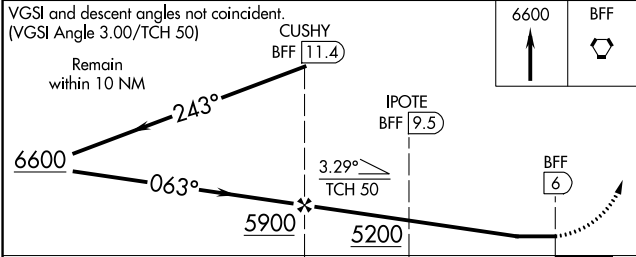

VORTAC BFF 112.6 Chan 73	APP CRS 063°	Rwy Idg TDZE Apt Elev	8002 3952 3967
---------------------------------------	------------------------	-----------------------------	---

VOR/DME RWY 5
SCOTTSBLUFF/WESTERN NEBRASKA RGNL/WM B HEILIG FLD (BFF)

<p>⚠ When local altimeter setting not received, use Alliance altimeter setting: increase all MDAs 100 feet and visibility Cats C and D ½ SM.</p>	<p>MISSED APPROACH: Climb to 6600 direct BFF VORTAC and hold, continue climb-in-hold to 6600.</p>	
<p>ASOS 121.025</p>	<p>DENVER CENTER 127.95 338.2</p>	<p>UNICOM 123.0 (CTAF) 0</p>