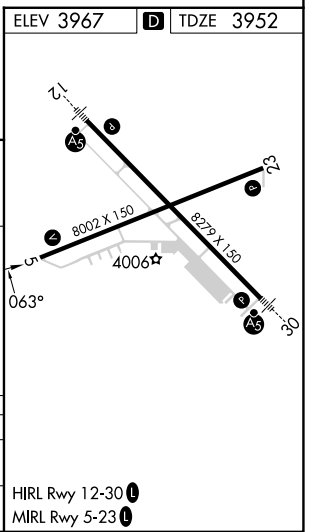

VORTAC BFF 112.6 Chan 73	APP CRS 063°	Rwy Idg TDZE Apt Elev	8002 3952 3967
---------------------------------------	------------------------	-----------------------------	---

VOR/DME RWY 5
SCOTTSBLUFF/WESTERN NEBRASKA RGNL/WM B HEILIG FLD (BFF)

<p>⚠ When local altimeter setting not received, use Alliance altimeter setting: increase all MDAs 100 feet and visibility Cats C and D ½ SM.</p>	<p>MISSED APPROACH: Climb to 6600 direct BFF VORTAC and hold, continue climb-in-hold to 6600.</p>	
<p>ASOS 121.025</p>	<p>DENVER CENTER 127.95 338.2</p>	<p>UNICOM 123.0 (CTAF) 0</p>