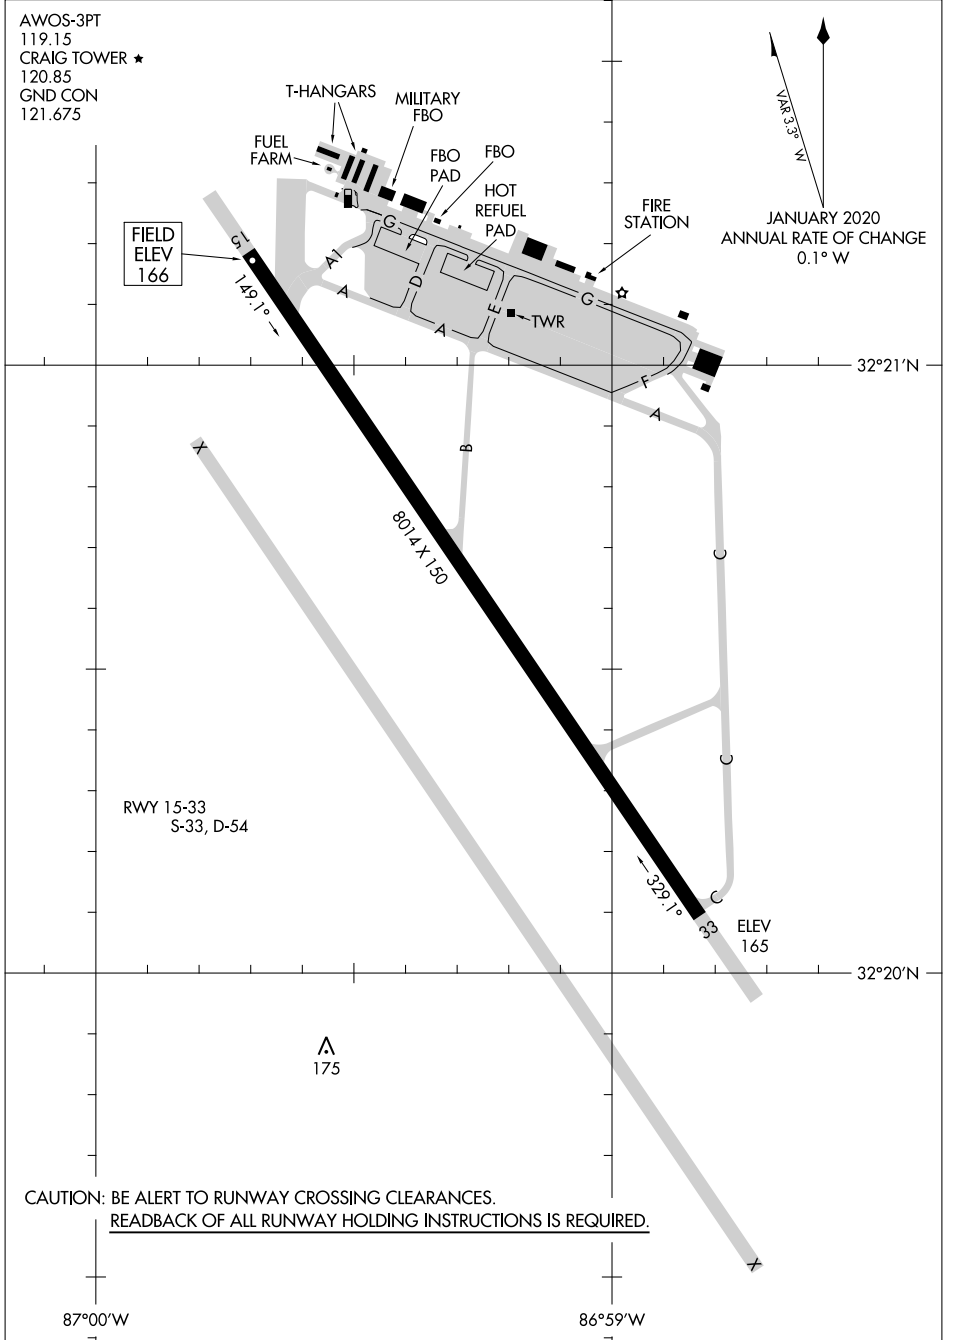

23110

AIRPORT DIAGRAM

AL-387 (FAA)

CRAIG FLD (SE/M)
SELMA, ALABAMA

SE-4, 28 NOV 2024 to 26 DEC 2024

SE-4, 28 NOV 2024 to 26 DEC 2024

AIRPORT DIAGRAM

23110