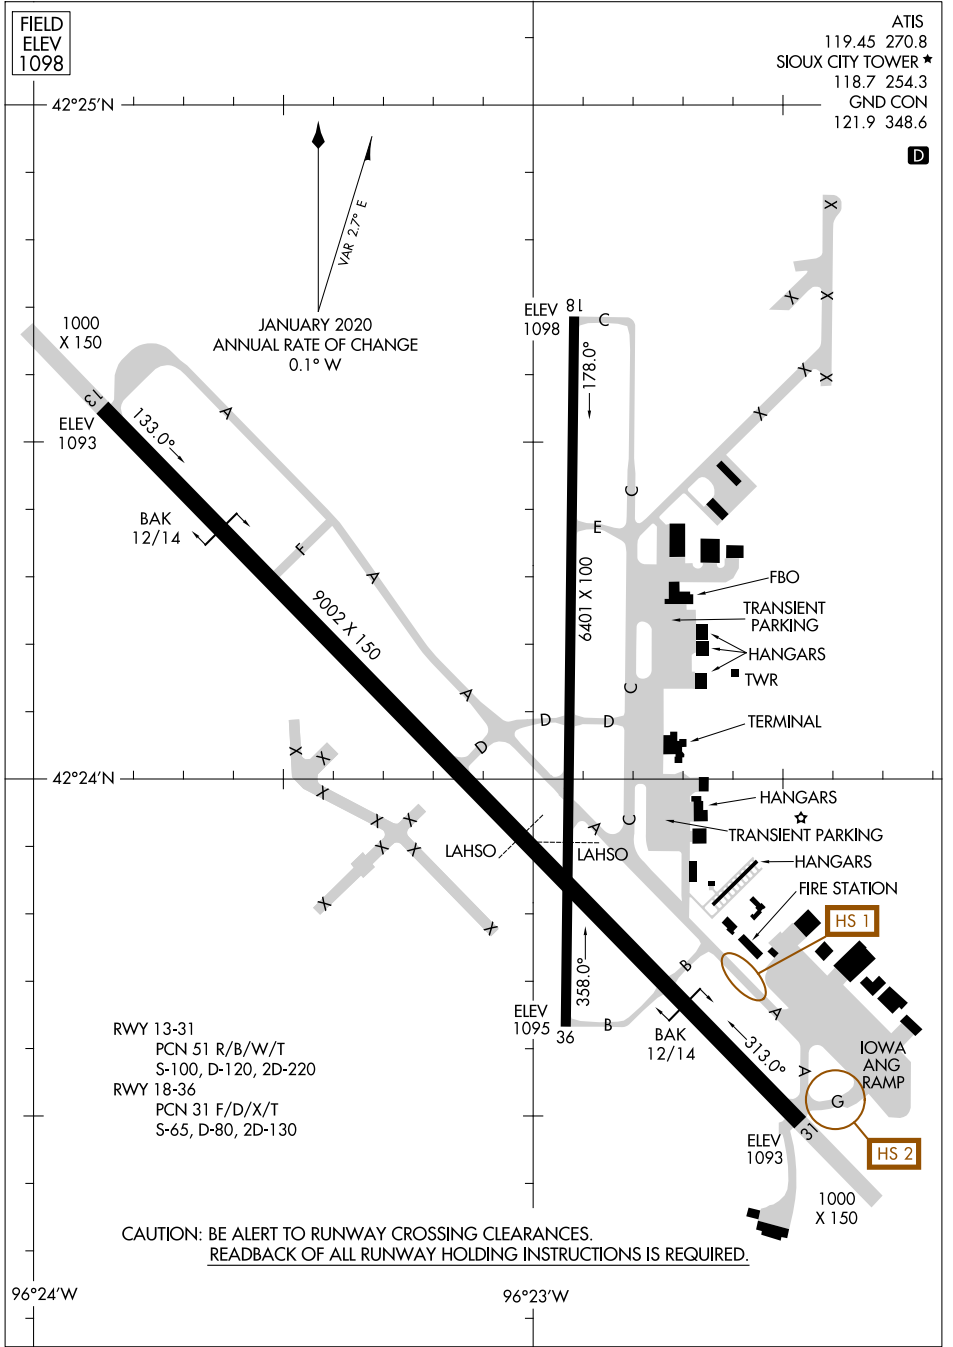

21336

AIRPORT DIAGRAM

SIoux GATEWAY/BRIG GENERAL BUD DAY FLD (SU \times)
AL-395 (FAA)

SIoux CITY, IOWA

FIELD
ELEV
1098

ATIS 119.45 270.8
SIoux CITY TOWER * 118.7 254.3
118.7 254.3
GND CON 121.9 348.6

D

NC-3, 28 NOV 2024 to 26 DEC 2024

NC-3, 28 NOV 2024 to 26 DEC 2024

AIRPORT DIAGRAM

21336

SIoux GATEWAY/BRIG GENERAL BUD DAY FLD (SU \times)

SIoux CITY, IOWA