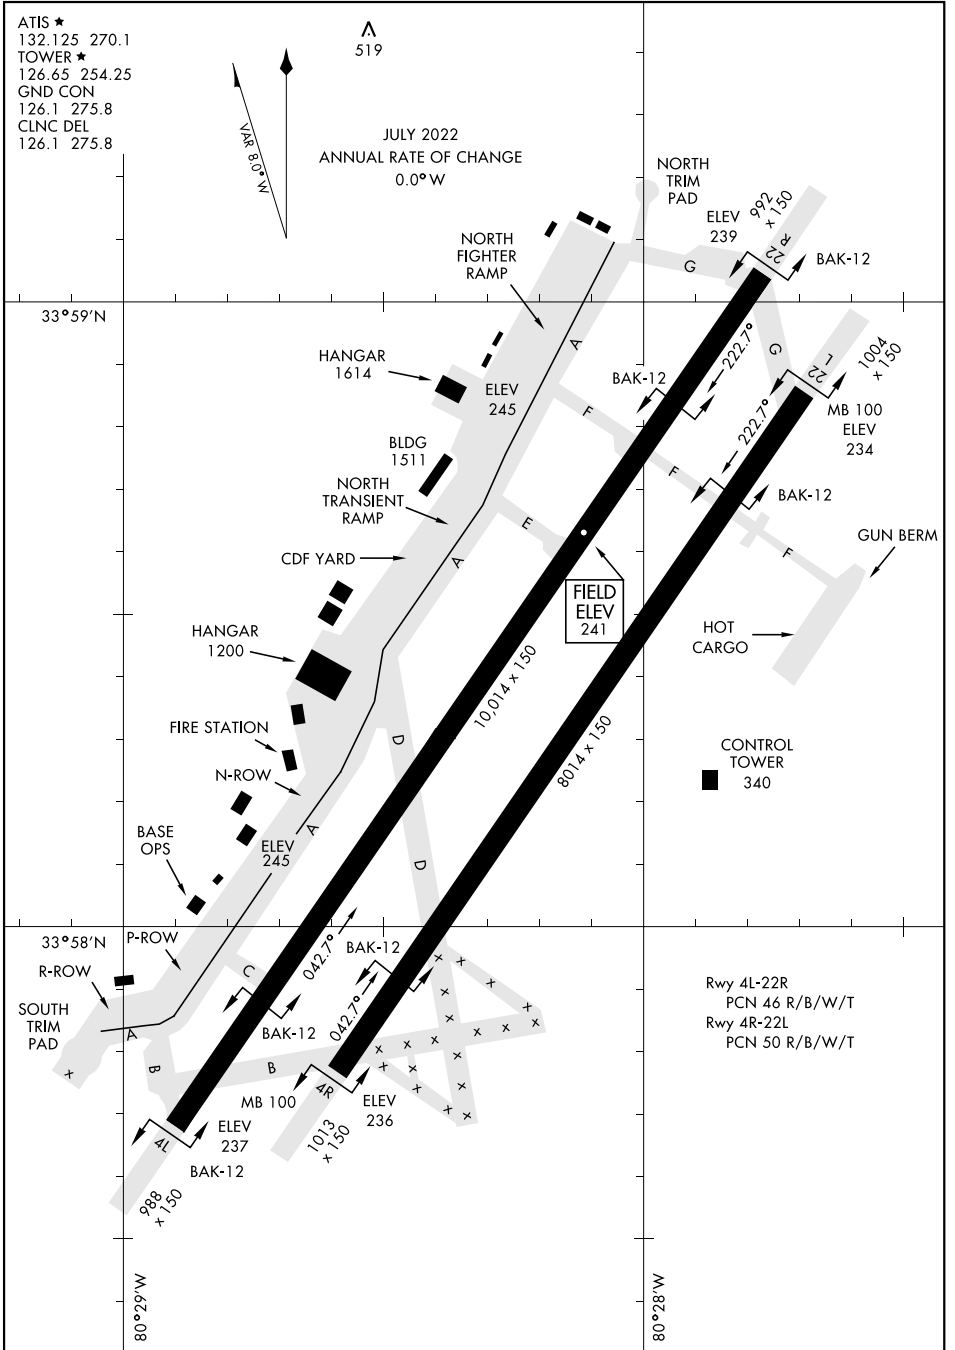

# AIRPORT DIAGRAM

[USAF]

SHAW AFB (KSSC)  
SUMTER, SOUTH CAROLINA

ATIS ★  
132.125 270.1  
TOWER ★  
126.65 254.25  
GND CON  
126.1 275.8  
CLNC DEL  
126.1 275.8

▲  
519  
JULY 2022  
ANNUAL RATE OF CHANGE  
0.0° W

SE-2, 28 NOV 2024 to 26 DEC 2024

SE-2, 28 NOV 2024 to 26 DEC 2024

# AIRPORT DIAGRAM

SHAW AFB (KSSC)  
SUMTER, SOUTH CAROLINA

Rwy 4L-22R  
PCN 46 R/B/W/T  
Rwy 4R-22L  
PCN 50 R/B/W/T