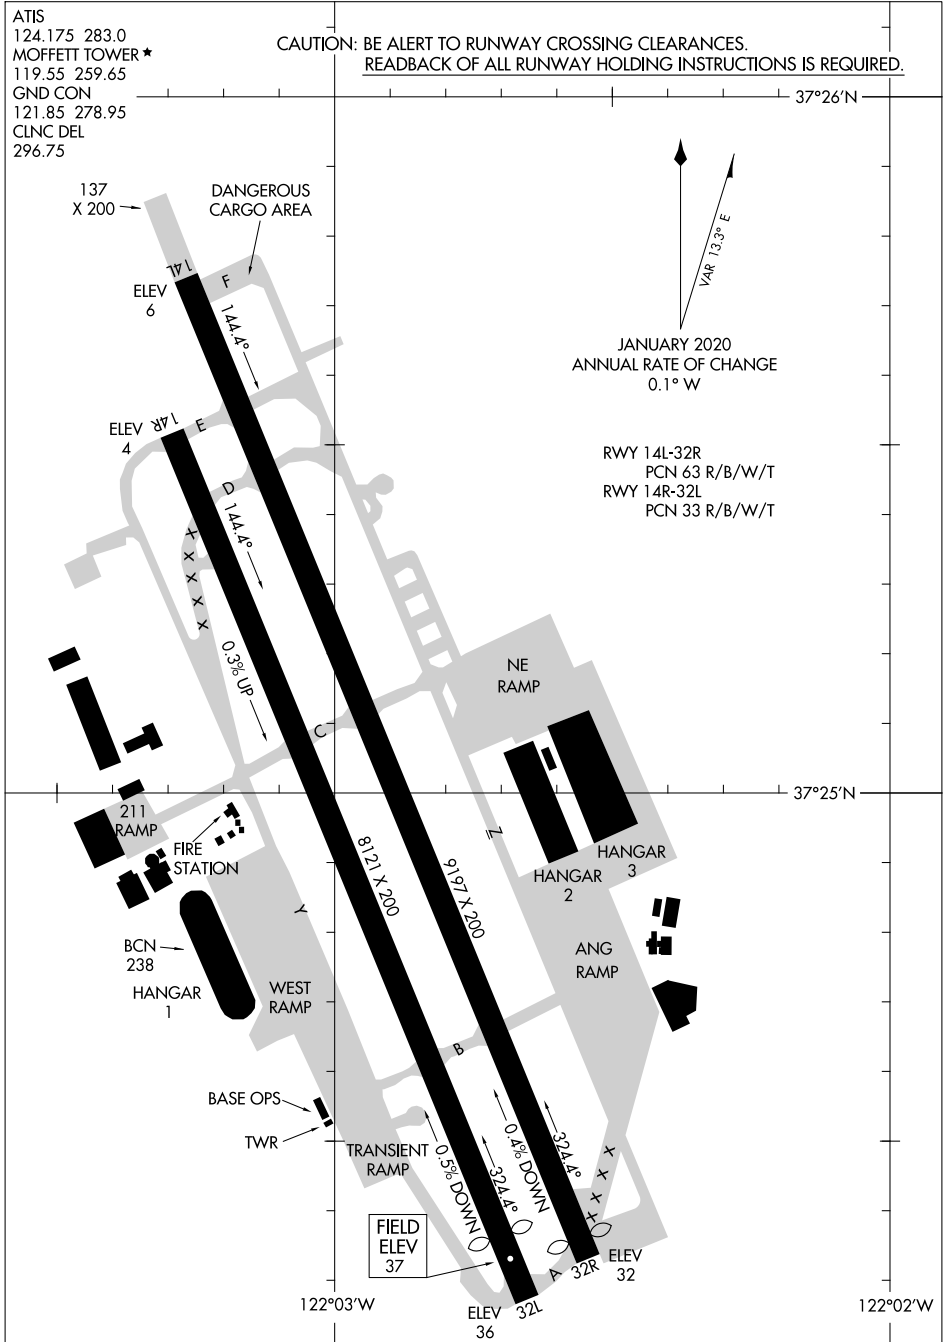

# AIRPORT DIAGRAM

MOFFETT FEDERAL AIRFIELD (NTUQ)  
MOUNTAIN VIEW, CALIFORNIA

AL-410 (FAA)

ATIS  
124.175 283.0  
MOFFETT TOWER ★  
119.55 259.65  
GND CON  
121.85 278.95  
CINC DEL  
296.75

CAUTION: BE ALERT TO RUNWAY CROSSING CLEARANCES.  
READBACK OF ALL RUNWAY HOLDING INSTRUCTIONS IS REQUIRED.

SW-2, 28 NOV 2024 to 26 DEC 2024

SW-2, 28 NOV 2024 to 26 DEC 2024