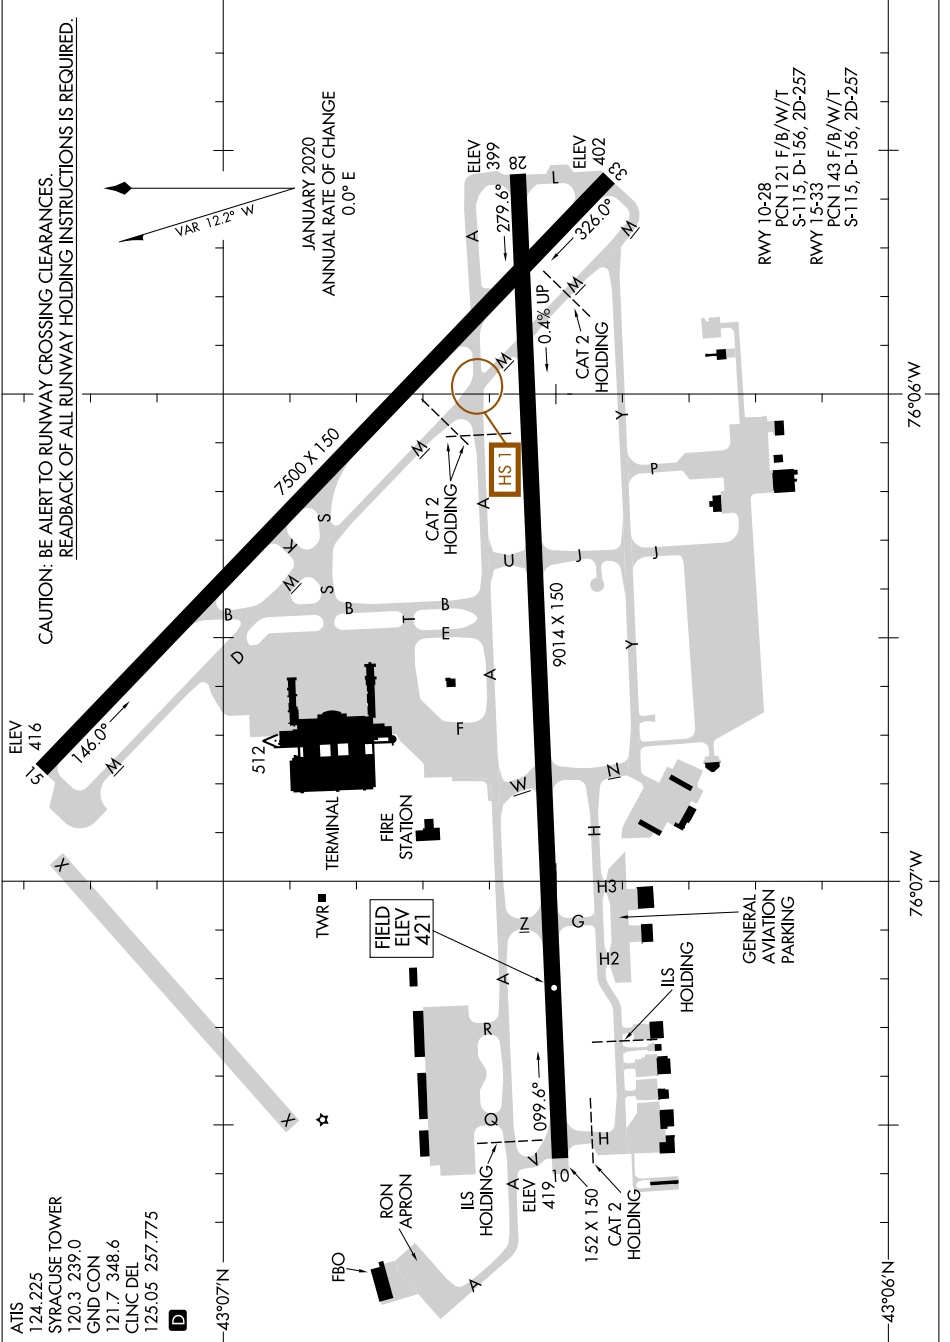

# AIRPORT DIAGRAM

AL-411 (FAA)

SYRACUSE HANCOCK INTL (SYR)  
SYRACUSE, NEW YORK

NE-2, 28 NOV 2024 to 26 DEC 2024

76°06'W

76°07'W

NE-2, 28 NOV 2024 to 26 DEC 2024

# AIRPORT DIAGRAM

SYRACUSE, NEW YORK  
SYRACUSE HANCOCK INTL (SYR)