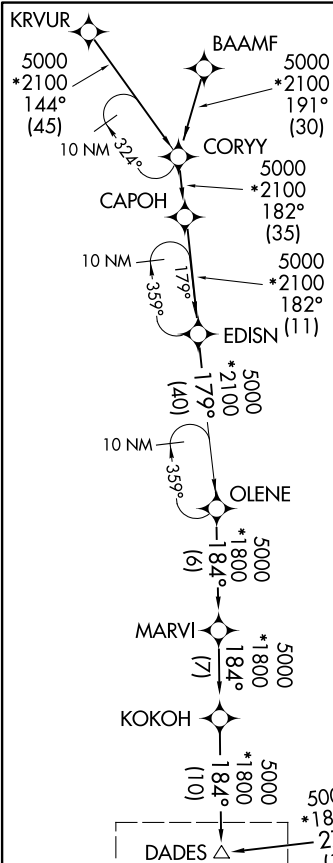

DADES ONE ARRIVAL (RNAV)
(DADES.DADES1) 03NOV22

Transition Routes

TAMPA, FLORIDA

DADES Δ
See following page for arrival routes.

(NARRATIVE ON FOLLOWING PAGE)
(CONTINUED ON FOLLOWING PAGE)

RNAV 1 - DME/DME/IRU or GPS.
RADAR required.

NOTE: Jet and turboprop aircraft only.
NOTE: Do not file KRVUR, EDISN, BEAUX and NICCK Transitions - To be assigned by ATC.

TAMPA APP CON
135.5 279.6
KMCF ATIS
133.825 270.1
PIE ATIS
134.5
TPA D-ATIS
126.45
VDF AWOS-3
121.125

(DADES.DADES1) 23110
DADES ONE ARRIVAL (RNAV)

Transition Routes

TAMPA, FLORIDA

BAAMF TRANSITION (BAAMF.DADES1)
BEAUX TRANSITION (BEAUX.DADES1)
EDISN TRANSITION (EDISN.DADES1)
HIBAC TRANSITION (HIBAC.DADES1)
KRVUR TRANSITION (KRVUR.DADES1)
NICCK TRANSITION (NICCK.DADES1)

NOTE: Chart not to scale.