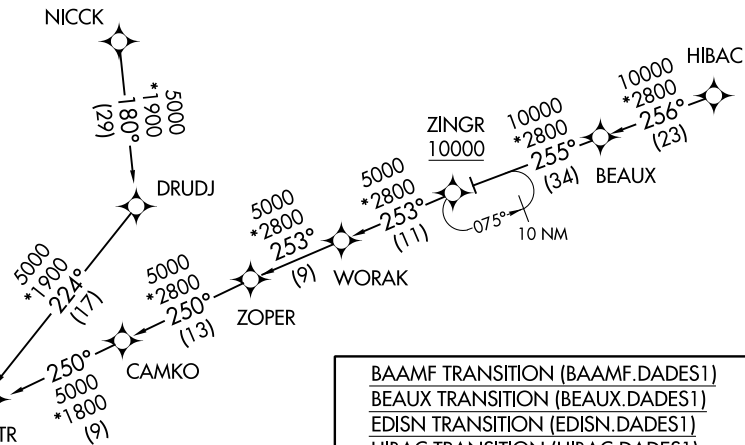

DADES ONE ARRIVAL (RNAV)
(DADES.DADES1) 03NOV22

Transition Routes

TAMPA, FLORIDA

DADES Δ
See following page for arrival routes.

(NARRATIVE ON FOLLOWING PAGE)
(CONTINUED ON FOLLOWING PAGE)

RNAV 1 - DME/DME/IRU or GPS.
RADAR required.

NOTE: Jet and turboprop aircraft only.
NOTE: Do not file KRVUR, EDISN, BEAUX and NICCK Transitions - To be assigned by ATC.

TAMPA APP CON
135.5 279.6
KMCF ATIS
133.825 270.1
PIE ATIS
134.5
TPA D-ATIS
126.45
VDF AWOS-3
121.125

(DADES.DADES1) 23110
DADES ONE ARRIVAL (RNAV)

Transition Routes

TAMPA, FLORIDA

BAAMF TRANSITION (BAAMF.DADES1)
BEAUX TRANSITION (BEAUX.DADES1)
EDISN TRANSITION (EDISN.DADES1)
HIBAC TRANSITION (HIBAC.DADES1)
KRVUR TRANSITION (KRVUR.DADES1)
NICCK TRANSITION (NICCK.DADES1)

NOTE: Chart not to scale.