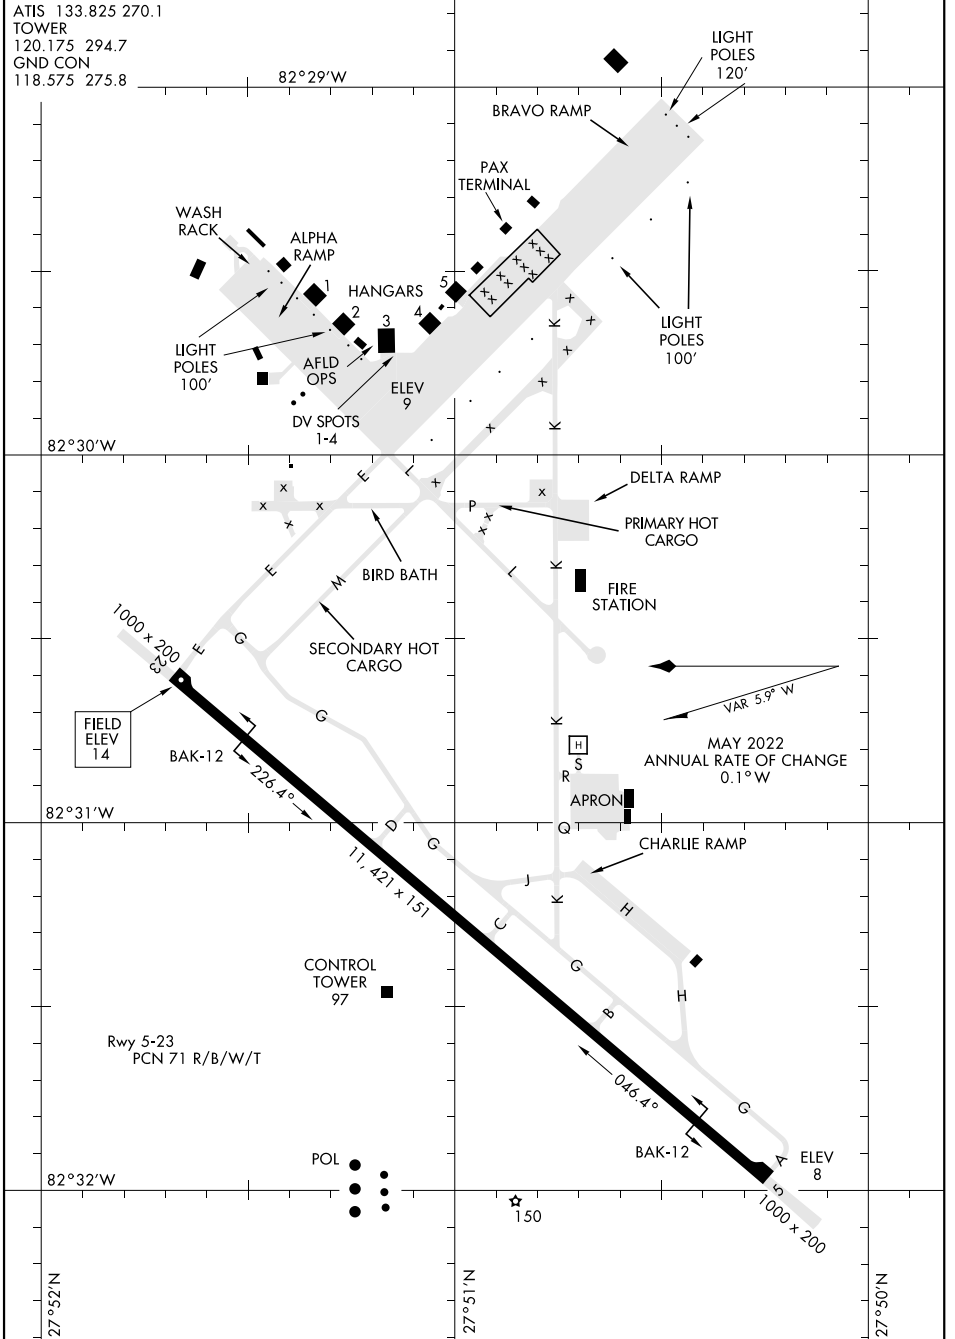

# AIRPORT DIAGRAM

AL-418 [USAF]

MACDILL AFB (KMCF)

TAMPA, FLORIDA

ATIS 133.825 270.1  
 TOWER  
 120.175 294.7  
 GND CON  
 118.575 275.8

SE-3, 28 NOV 2024 to 26 DEC 2024

SE-3, 28 NOV 2024 to 26 DEC 2024

# AIRPORT DIAGRAM

TAMPA, FLORIDA  
MACDILL AFB (KMCF)