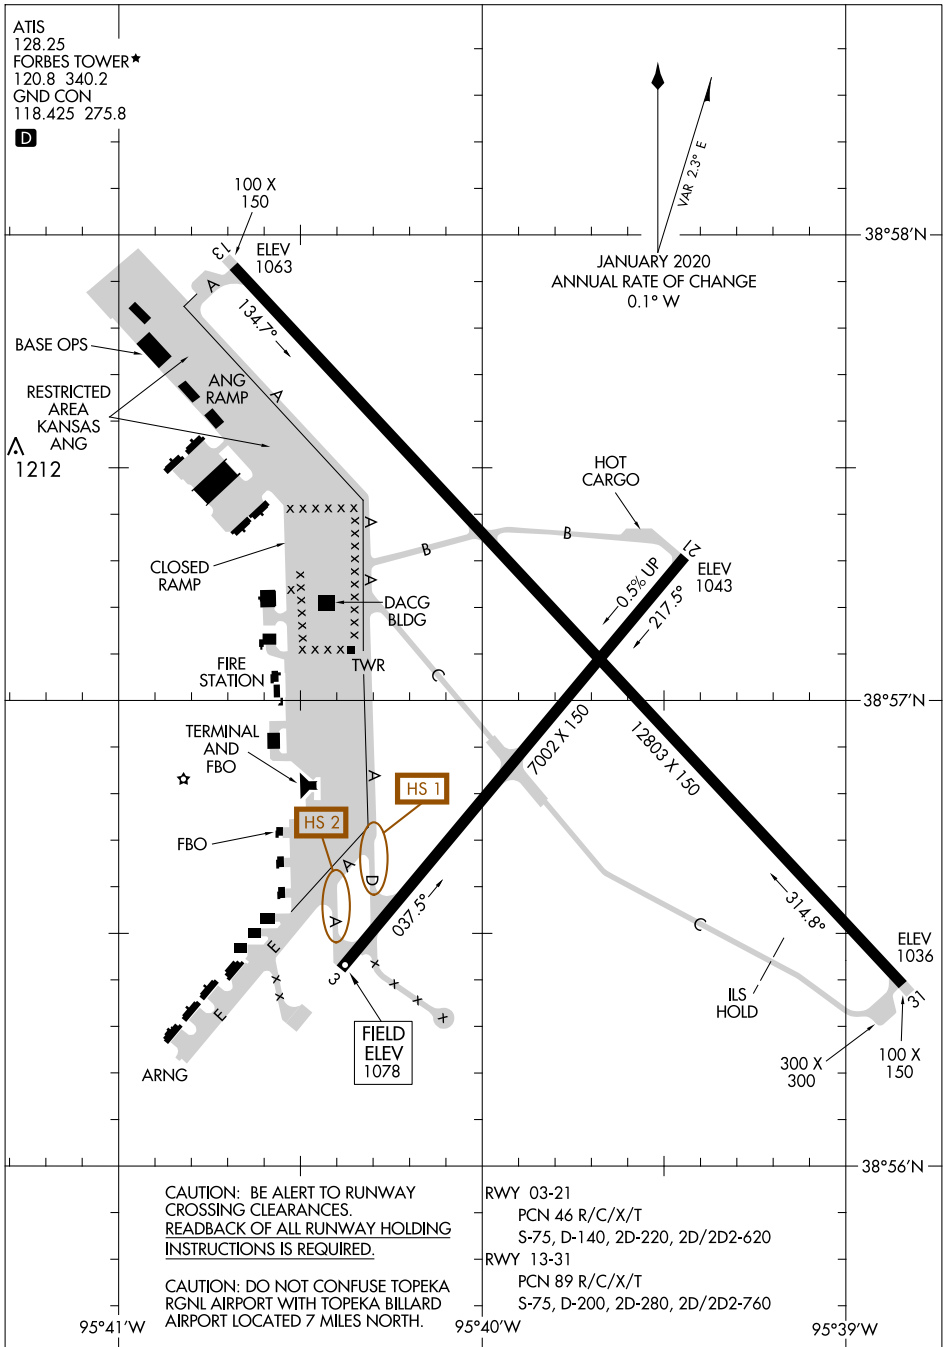

# AIRPORT DIAGRAM

AL-424 (FAA)

TOPEKA RGNL (F0E)  
TOPEKA, KANSAS

# AIRPORT DIAGRAM

TOPEKA, KANSAS  
TOPEKA RGNL (F0E)