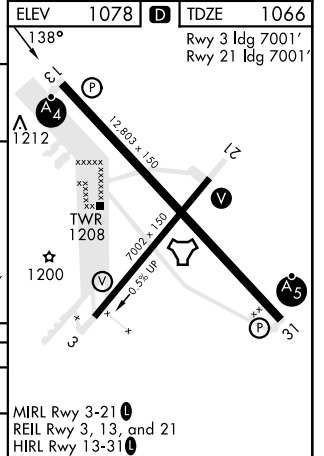

HI-TACAN RWY 13

TACAN Chan 53	FOE	APCH CRS 138°	Rwy Idg 12,803
			TDZE 1066
			Arprt Elev 1078

[USAF]

TOPEKA RGNL (KFOE)

 NA		MISSED APPROACH: Climbing right turn to 3000 via FOE TACAN R-213 to STANC/19 DME and hold.	

ATIS 128.25	KANSAS CITY CENTER 123.8 343.7	FORBES TOWER ★ 120.8 (CTAF) 340.2	GND CON 118.425 275.8	UNICOM 122.95
--------------------	---------------------------------------	--	------------------------------	----------------------

EMERG SAFE ALT 100 NM 3600

CATEGORY	C	D	E
S-13	1600-1½	534 (600-1½)	
CIRCLING	1600-1½ 522 (600-1½)	1700-2 622 (700-2)	1720-2¼ 642 (700-2¼)

HI-TACAN RWY 13

NC-2, 28 NOV 2024 to 26 DEC 2024

NC-2, 28 NOV 2024 to 26 DEC 2024