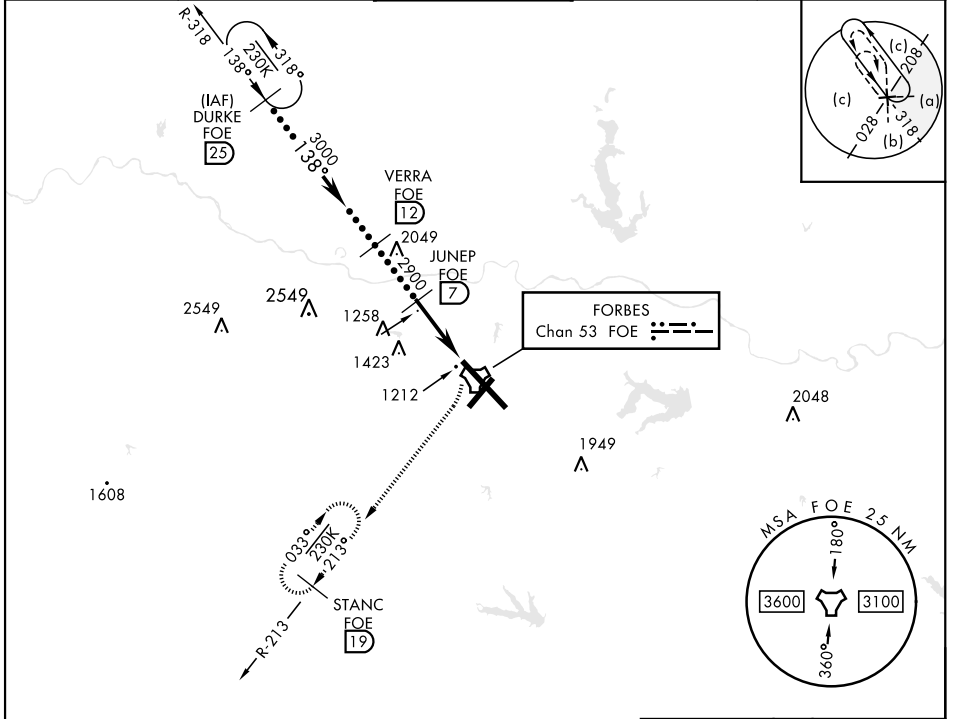

HI-TACAN RWY 13

TACAN Chan 53	FOE	APCH CRS 138°	Rwy Idg 12,803
			TDZE 1066
			Arprt Elev 1078

[USAF]

TOPEKA RGNL (KFOE)

 NA		MISSED APPROACH: Climbing right turn to 3000 via FOE TACAN R-213 to STANC/19 DME and hold.	

ATIS 128.25	KANSAS CITY CENTER 123.8 343.7	FORBES TOWER ★ 120.8 (CTAF) 340.2	GND CON 118.425 275.8	UNICOM 122.95
--------------------	---------------------------------------	--	------------------------------	----------------------

EMERG SAFE ALT 100 NM 3600

CATEGORY	C	D	E
S-13	1600-1½	534 (600-1½)	
CIRCLING	1600-1½ 522 (600-1½)	1700-2 622 (700-2)	1720-2¼ 642 (700-2¼)

HI-TACAN RWY 13

NC-2, 28 NOV 2024 to 26 DEC 2024

NC-2, 28 NOV 2024 to 26 DEC 2024