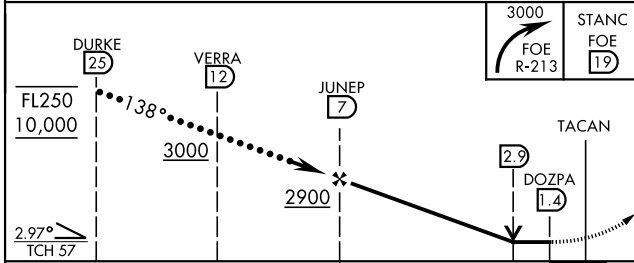

HI-TACAN RWY 13

TACAN Chan 53	FOE	APCH CRS 138°	Rwy Idg 12,803
			TDZE 1066
			Arprt Elev 1078

[USAF]

TOPEKA RGNL (KFOE)

 NA		MISSED APPROACH: Climbing right turn to 3000 via FOE TACAN R-213 to STANC/19 DME and hold.	

ATIS 128.25	KANSAS CITY CENTER 123.8 343.7	FORBES TOWER ★ 120.8 (CTAF) 340.2	GND CON 118.425 275.8	UNICOM 122.95
--------------------	---------------------------------------	--	------------------------------	----------------------

EMERG SAFE ALT 100 NM 3600

CATEGORY	C	D	E
S-13	1600-1½	534 (600-1½)	
CIRCLING	1600-1½ 522 (600-1½)	1700-2 622 (700-2)	1720-2¼ 642 (700-2¼)

HI-TACAN RWY 13

NC-2, 28 NOV 2024 to 26 DEC 2024

NC-2, 28 NOV 2024 to 26 DEC 2024