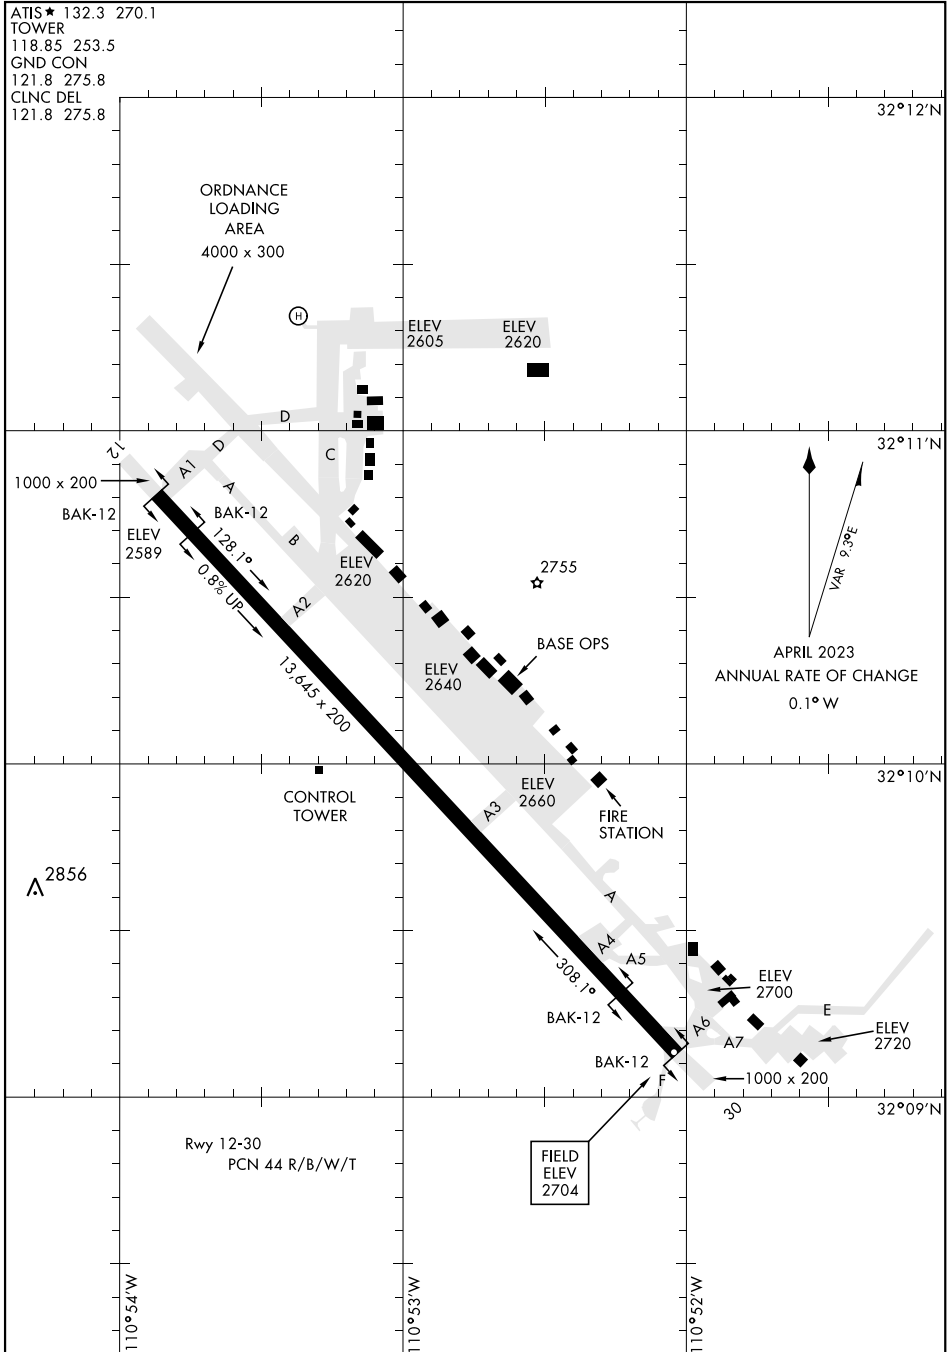

AIRPORT DIAGRAM

[USAF]

SW-4, 28 NOV 2024 to 26 DEC 2024

SW-4, 28 NOV 2024 to 26 DEC 2024

AIRPORT DIAGRAM