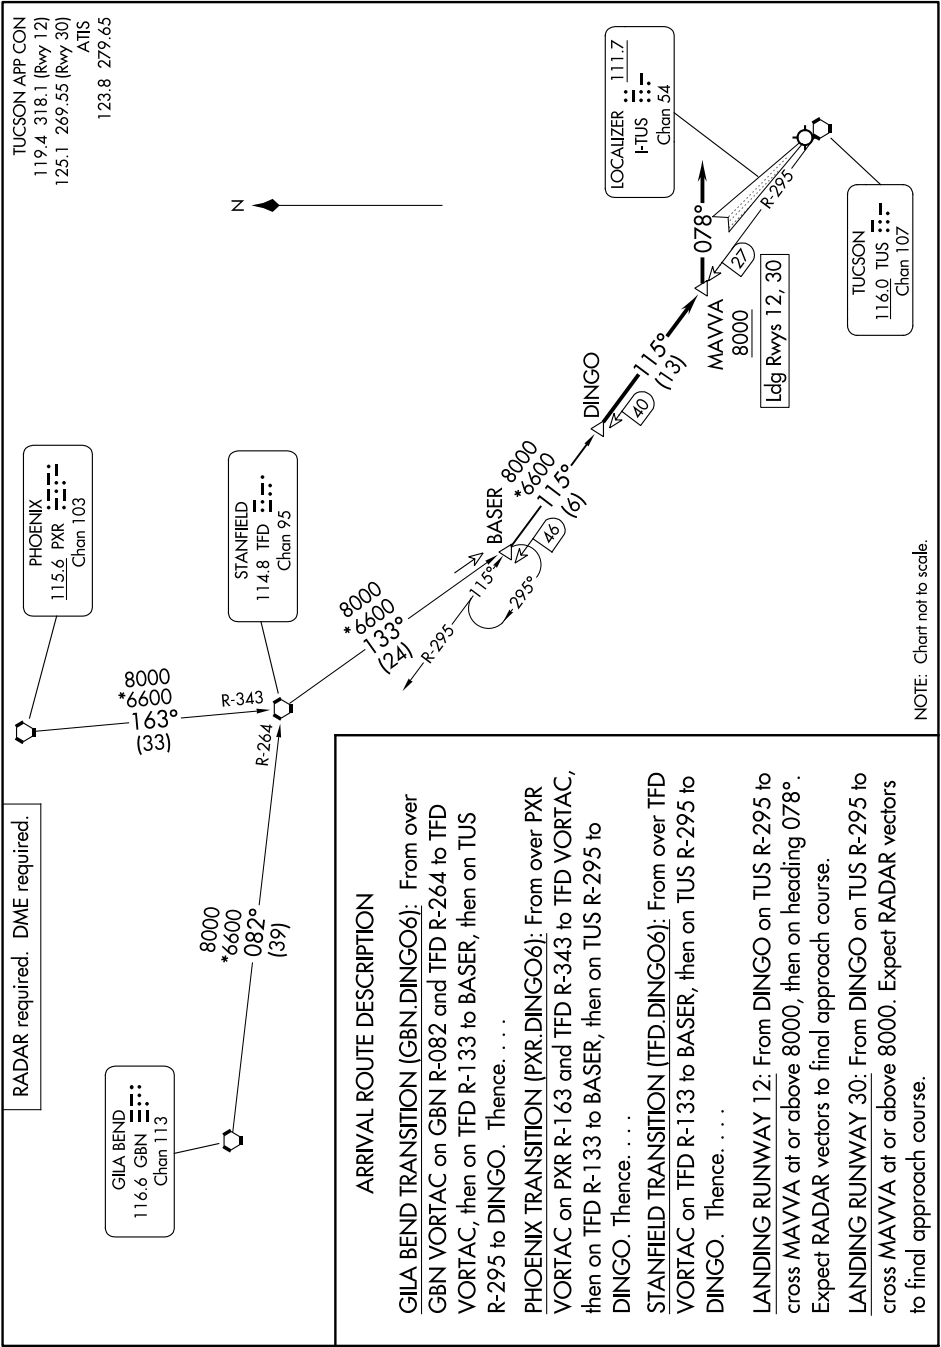

# DINGO SIX ARRIVAL

AL-430 (FAA)

TUCSON INTL (TUS)  
TUCSON, ARIZONA

SW-4, 28 NOV 2024 to 26 DEC 2024

# DINGO SIX ARRIVAL

TUCSON, ARIZONA  
TUCSON INTL (TUS)

SW-4, 28 NOV 2024 to 26 DEC 2024