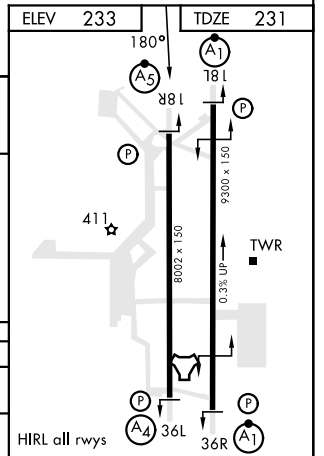

MOODY AFB (KVAD)

* When ALS inop, increase vis to 1 1/8 miles.

MALSR

MISSED APPROACH: Climb to 3000 on VAD TACAN R-190 to WEEMS and hold.

ATIS ★ 273.5	VALDOSTA APP CON 126.6 285.6	TOWER ★ 128.45 (CTAF) 257.625	GND CON 138.95 275.8	CLNC DEL 120.625 296.7
------------------------	--	---	--------------------------------	----------------------------------

EMERG SAFE ALT 100 NM 3300

CATEGORY	C	D	E
S-18R *	700/50	469 (500-1)	
CIRCLING	760-1 1/2 527 (600-1 1/2)	800-2	567 (600-2)

VALDOSTA, GEORGIA

30° 58' N-83° 12' W

MOODY AFB (KVAD)

Amdt 6 25JAN24

HI-TACAN Z RWY 18R