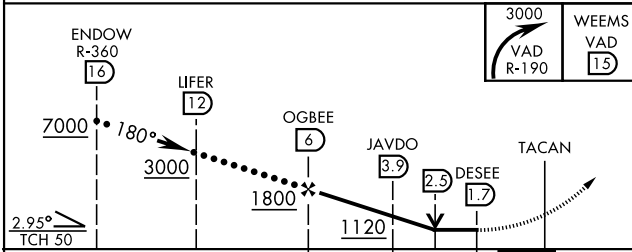

MOODY AFB (KVAD)

* When ALS inop, increase vis to 1 1/8 miles.

MALSR

MISSED APPROACH: Climb to 3000 on VAD TACAN R-190 to WEEMS and hold.

ATIS ★ 273.5	VALDOSTA APP CON 126.6 285.6	TOWER ★ 128.45 (CTAF) 257.625	GND CON 138.95 275.8	CLNC DEL 120.625 296.7
------------------------	--	---	--------------------------------	----------------------------------

EMERG SAFE ALT 100 NM 3300

CATEGORY	C	D	E
S-18R *	700/50	469 (500-1)	
CIRCLING	760-1 1/2 527 (600-1 1/2)	800-2	567 (600-2)

VALDOSTA, GEORGIA

30° 58' N-83° 12' W

MOODY AFB (KVAD)

Amdt 6 25JAN24

HI-TACAN Z RWY 18R