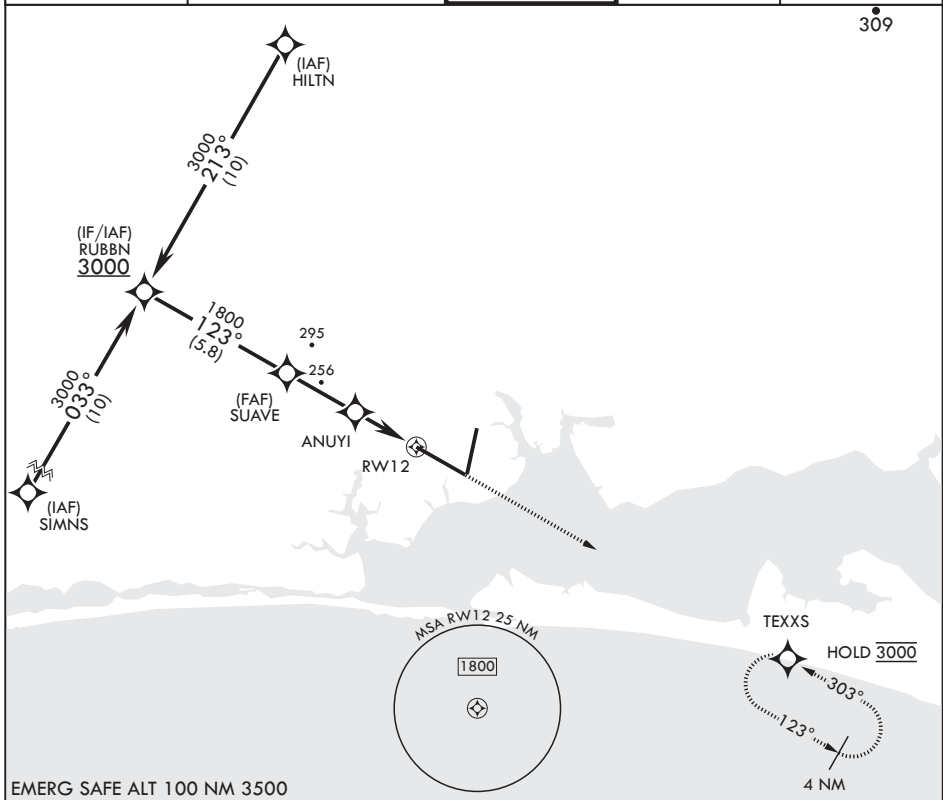

VALPARAISO DESTIN FT WALTON BEACH, FLORIDA

RNAV (GPS) RWY 12

- (USAF) EGLIN AFB DESTIN FORT WALTON BEACH (KVPS)

APCH CRS	Rwy Idg	12,004
123°	TDZE	84
	Arprt Elev	84

RNP APCH - GPS MISSED APPROACH: Climb to 3000 direct TEXXS and hold.

SE-3, 28 NOV 2024 to 26 DEC 2024

SE-3, 28 NOV 2024 to 26 DEC 2024

RUBBN	3000	123°	SUAVE	1800	ANUYI	920	1.2 NM to RW12	RW12	ELEV 84	TDZE 84
				3.00° ≥ TCH 50						
				2.8 NM			2.5 NM			
CATEGORY	A	B	C	D	E					
LNAV MDA	520/55	436 (500-1)	520-1¼	436	(500-1¼)					
CIRCLING	600-1	516 (600-1)	680-1½ 596 (600-1½)	680-2 596 (600-2)	700-2¼ 616 (700-2¼)	HIRL all Rwys † Rwy 20 apch lgt 1500' nonstandard.				

123°

12,004 x 300

0.3% DOWN

10,012 x 300

TWR

30

30

VALPARAISO DESTIN FT WALTON BEACH, FLORIDA

EGLIN AFB DESTIN FORT WALTON BEACH (KVPS)

Orig 16MAY24

30°29'N - 86°32'W

RNAV (GPS) RWY 12