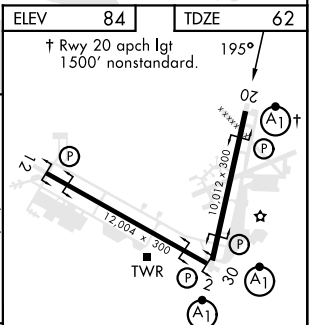

# RNAV (GPS) RWY 20

APCH CRS	Rwy ldg	10.012
195°	TDZE	62
	Arprt Elev	84

[USAF] EGLIN AFB DESTIN FORT WALTON BEACH (KVPS)

RNP APCH - GPS	ALSIF-1	MISSED APPROACH: Climb to 3000 direct ELISS and hold.
* When ALS inop increase CAT AB RVR to 55, vis to 1 mile; CAT CDE vis to 1 3/8 miles.		

ATIS ★	APP CON	TOWER	GND CON	CLNC DEL
134.625 273.5	125.1 281.45 271° - 089° 132.1 360.6 090° - 270°	118.2 353.65	121.8 335.8	127.7 377.2

CATEGORY	A	B	C	D	E
LNAV MDA *	540/24	478 (500-1/2)	540/50	478	(500-1)
CIRCLING	600-1	516 (600-1)	680-1 1/2 596 (600-1 1/2)	680-2 596 (600-2)	700-2 1/4 616 (700-2 1/4)

# RNAV (GPS) RWY 20

SE-3, 28 NOV 2024 to 26 DEC 2024

SE-3, 28 NOV 2024 to 26 DEC 2024