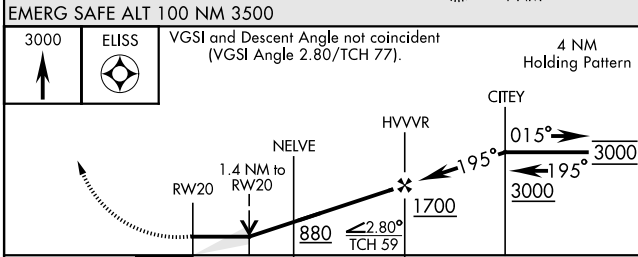

# RNAV (GPS) RWY 20

APCH CRS	Rwy ldg	10.012
195°	TDZE	62
	Arprt Elev	84

[USAF] EGLIN AFB DESTIN FORT WALTON BEACH (KVPS)

RNP APCH - GPS	ALSIF-1	MISSED APPROACH: Climb to 3000 direct ELISS and hold.
* When ALS inop increase CAT AB RVR to 55, vis to 1 mile; CAT CDE vis to 1 3/8 miles.		

ATIS ★	APP CON	TOWER	GND CON	CLNC DEL
134.625 273.5	125.1 281.45 271° - 089° 132.1 360.6 090° - 270°	118.2 353.65	121.8 335.8	127.7 377.2

CATEGORY	A	B	C	D	E
LNAV MDA *	540/24	478 (500-1/2)	540/50	478	(500-1)
CIRCLING	600-1	516 (600-1)	680-1 1/2 596 (600-1 1/2)	680-2 596 (600-2)	700-2 1/4 616 (700-2 1/4)

# RNAV (GPS) RWY 20

SE-3, 28 NOV 2024 to 26 DEC 2024

SE-3, 28 NOV 2024 to 26 DEC 2024