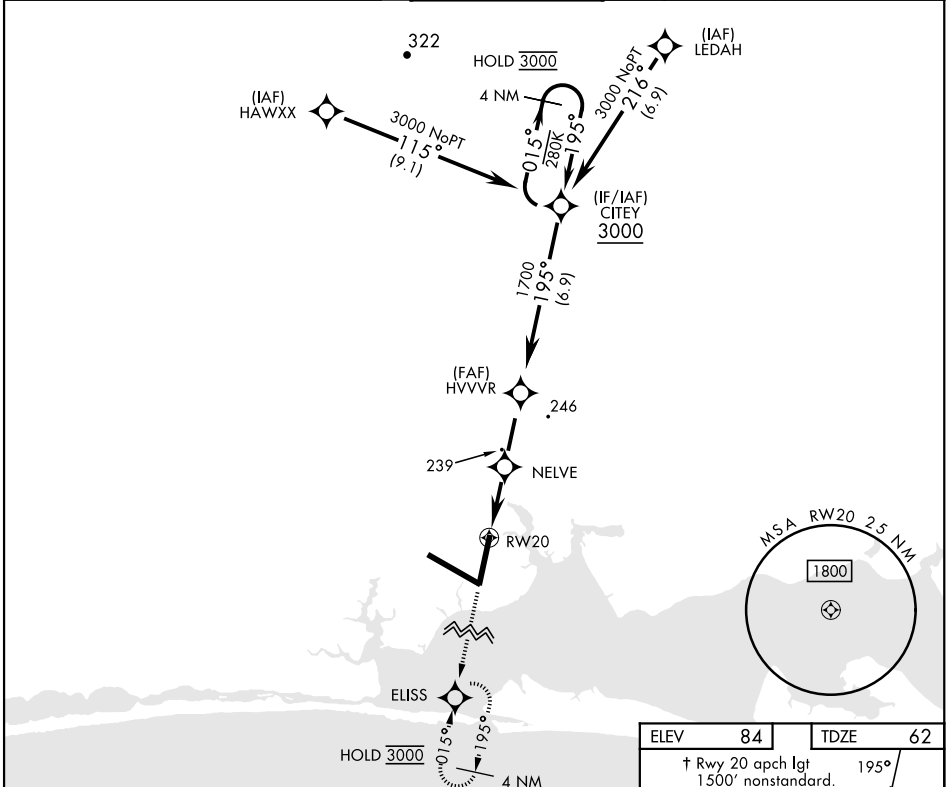

VALPARAISO DESTIN FT WALTON BEACH, FLORIDA

RNAV (GPS) RWY 20

APCH CRS	Rwy ldg	10.012
195°	TDZE	62
	Arprt Elev	84

[USAF] EGLIN AFB DESTIN FORT WALTON BEACH (KVPS)

RNP APCH - GPS	ALSIF-1	MISSED APPROACH: Climb to 3000 direct ELISS and hold.
* When ALS inop increase CAT AB RVR to 55, vis to 1 mile; CAT CDE vis to 1 3/8 miles.		

ATIS ★	APP CON	TOWER	GND CON	CLNC DEL
134.625 273.5	125.1 281.45 271° - 089° 132.1 360.6 090° - 270°	118.2 353.65	121.8 335.8	127.7 377.2

CATEGORY	A	B	C	D	E
LNAV MDA *	540/24	478 (500-1/2)	540/50	478	(500-1)
CIRCLING	600-1	516 (600-1)	680-1 1/2 596 (600-1 1/2)	680-2 596 (600-2)	700-2 1/4 616 (700-2 1/4)

HIRL all rwys

VALPARAISO DESTIN FT WALTON BEACH, FLORIDA

EGLIN AFB DESTIN FORT WALTON BEACH (KVPS)

Amtd 1 16MAY24

30°29'N-86°32'W

RNAV (GPS) RWY 20

SE-3, 28 NOV 2024 to 26 DEC 2024

SE-3, 28 NOV 2024 to 26 DEC 2024