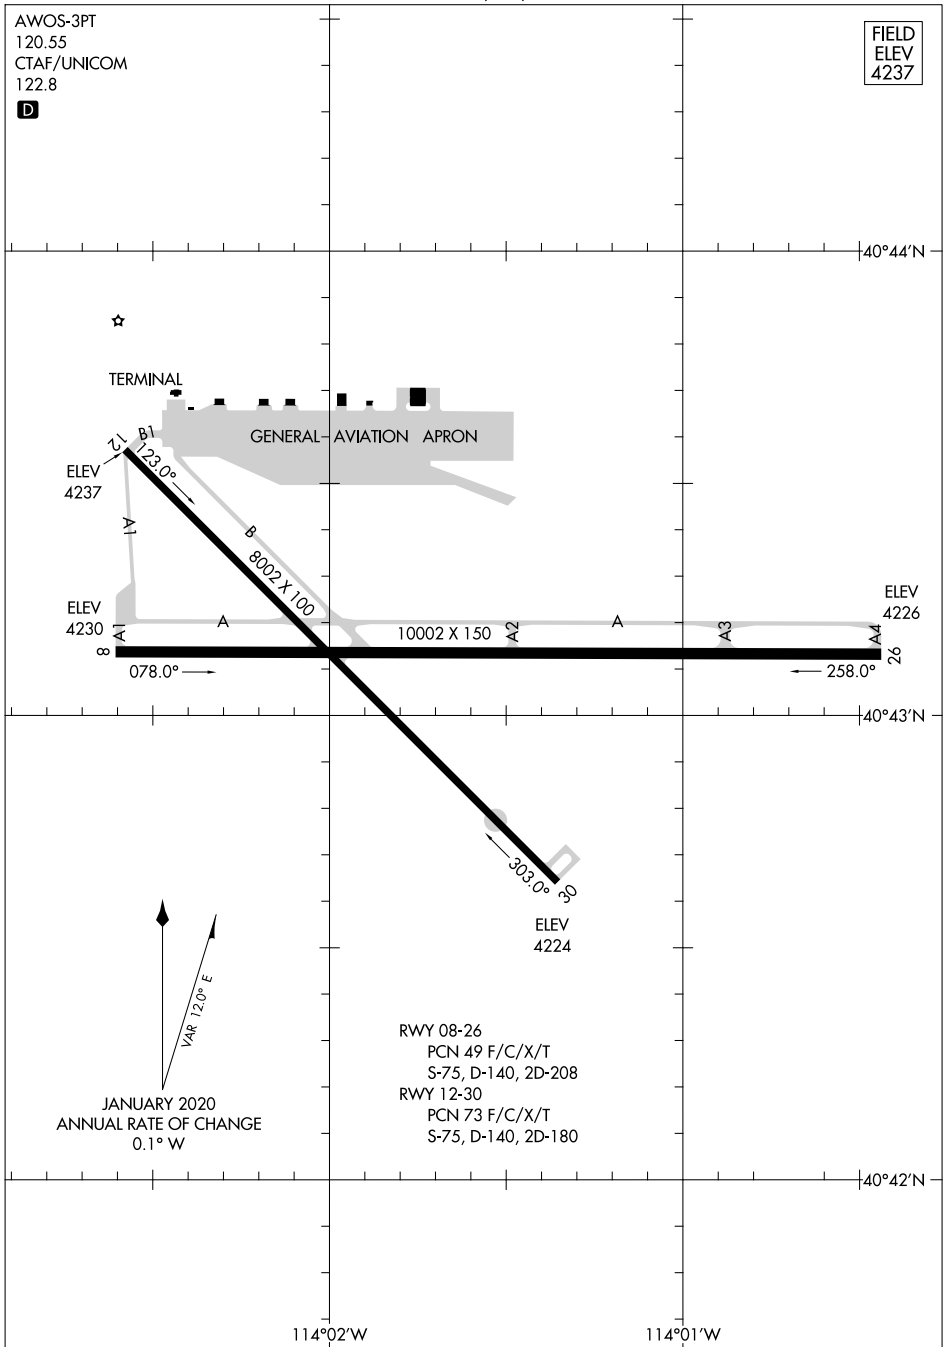

20086

AIRPORT DIAGRAM

AL-445 (FAA)

WENDOVER (ENV)
WENDOVER, UTAH

AWOS-3PT
120.55
CTAF/UNICOM
122.8

FIELD
ELEV
4237

SW-4, 28 NOV 2024 to 26 DEC 2024

SW-4, 28 NOV 2024 to 26 DEC 2024

AIRPORT DIAGRAM

20086

WENDOVER, UTAH
WENDOVER (ENV)