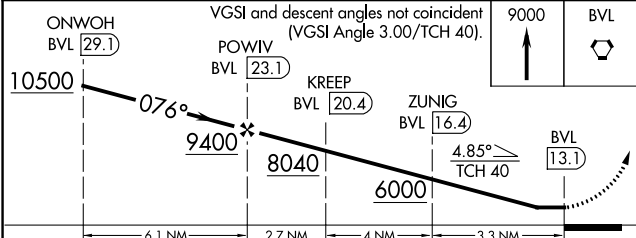

VORTAC BVL 112.3 Chan 70	APP CRS 076°	Rwy ldg TDZE Apt Elev N/A N/A 4237
--	------------------------	--

VOR/DME-B WENDOVER (ENV)

⚠ Circling NA north of Rwy 8-26.
❄ -13°C

MISSED APPROACH: Climb to 9000 direct BVL VORTAC and hold, continue climb-in-hold to 9000.

AWOS-3PT 120.55	SALT LAKE CENTER 128.55 269.175	UNICOM 122.8 (CTAF)
---------------------------	---	-------------------------------

SW-4, 28 NOV 2024 to 26 DEC 2024

SW-4, 28 NOV 2024 to 26 DEC 2024

CATEGORY	A	B	C	D	E
C CIRCLING	5500-1¼ 1263 (1300-1¼)	5500-1½ 1263 (1300-1½)	5500-3 263 (1300-3)	5700-3	1463 (1500-3)