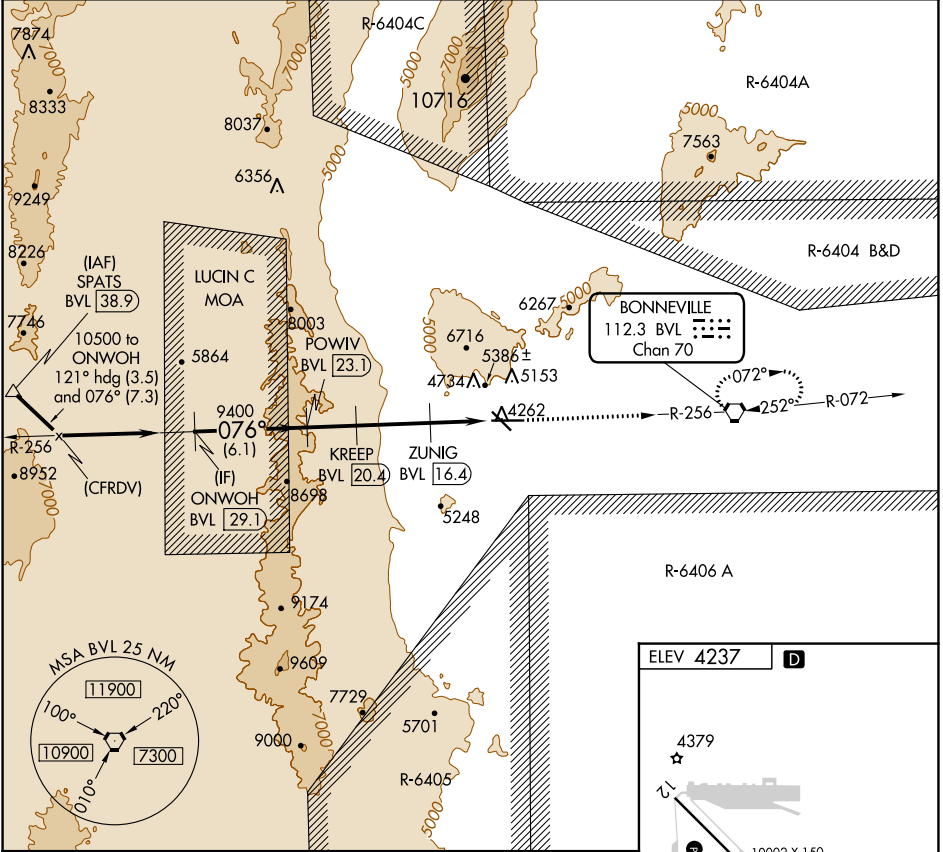

VORTAC BVL 112.3 Chan 70	APP CRS 076°	Rwy ldg TDZE Apt Elev N/A N/A 4237
--	------------------------	--

VOR/DME-B WENDOVER (ENV)

⚠ Circling NA north of Rwy 8-26.
❄ -13°C

MISSED APPROACH: Climb to 9000 direct BVL VORTAC and hold, continue climb-in-hold to 9000.

AWOS-3PT 120.55	SALT LAKE CENTER 128.55 269.175	UNICOM 122.8 (CTAF)
---------------------------	---	-------------------------------

SW-4, 28 NOV 2024 to 26 DEC 2024

SW-4, 28 NOV 2024 to 26 DEC 2024

CATEGORY	A	B	C	D	E
C CIRCLING	5500-1¼ 1263 (1300-1¼)	5500-1½ 1263 (1300-1½)	5500-3 263 (1300-3)	5700-3	1463 (1500-3)

REIL Rwy 8, 12, 26 and 30 **Ⓛ**
 MIRL Rwy 8-26 and 12-30 **Ⓛ**