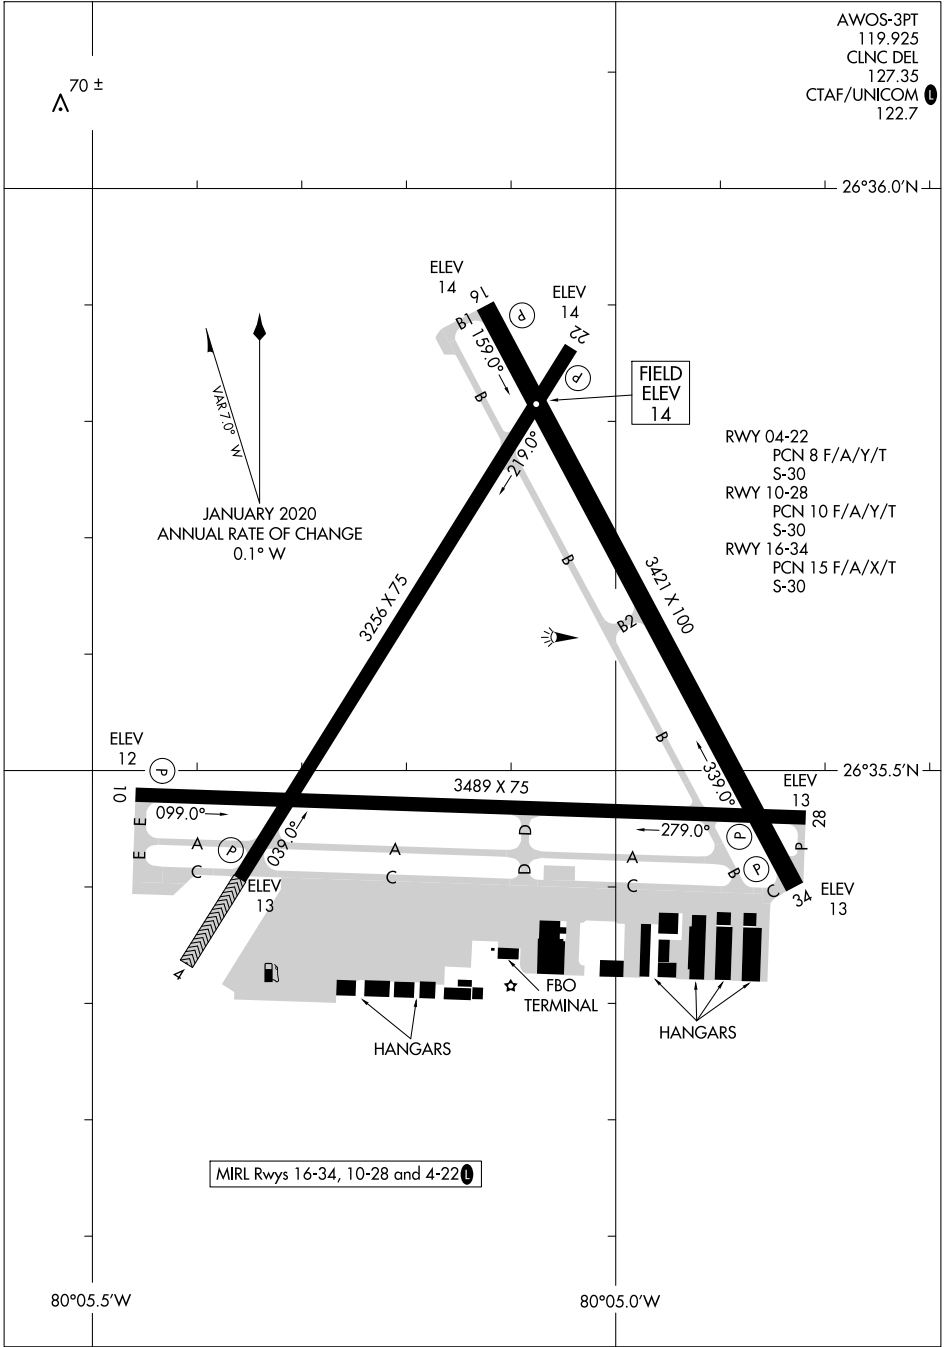

24305

AIRPORT DIAGRAM

AL-448 (FAA)

PALM BEACH COUNTY PARK (L.N.A)
WEST PALM BEACH, FLORIDA

AWOS-3PT
119.925
CLNC DEL
127.35
CTAF/UNICOM 122.7

SE-3, 28 NOV 2024 to 26 DEC 2024

SE-3, 28 NOV 2024 to 26 DEC 2024

JANUARY 2020
ANNUAL RATE OF CHANGE
0.1° W

RWY 04-22
PCN 8 F/A/Y/T
S-30

RWY 10-28
PCN 10 F/A/Y/T
S-30

RWY 16-34
PCN 15 F/A/X/T
S-30

MIRL Rwy 16-34, 10-28 and 4-22

AIRPORT DIAGRAM
24305

WEST PALM BEACH, FLORIDA
PALM BEACH COUNTY PARK (L.N.A)