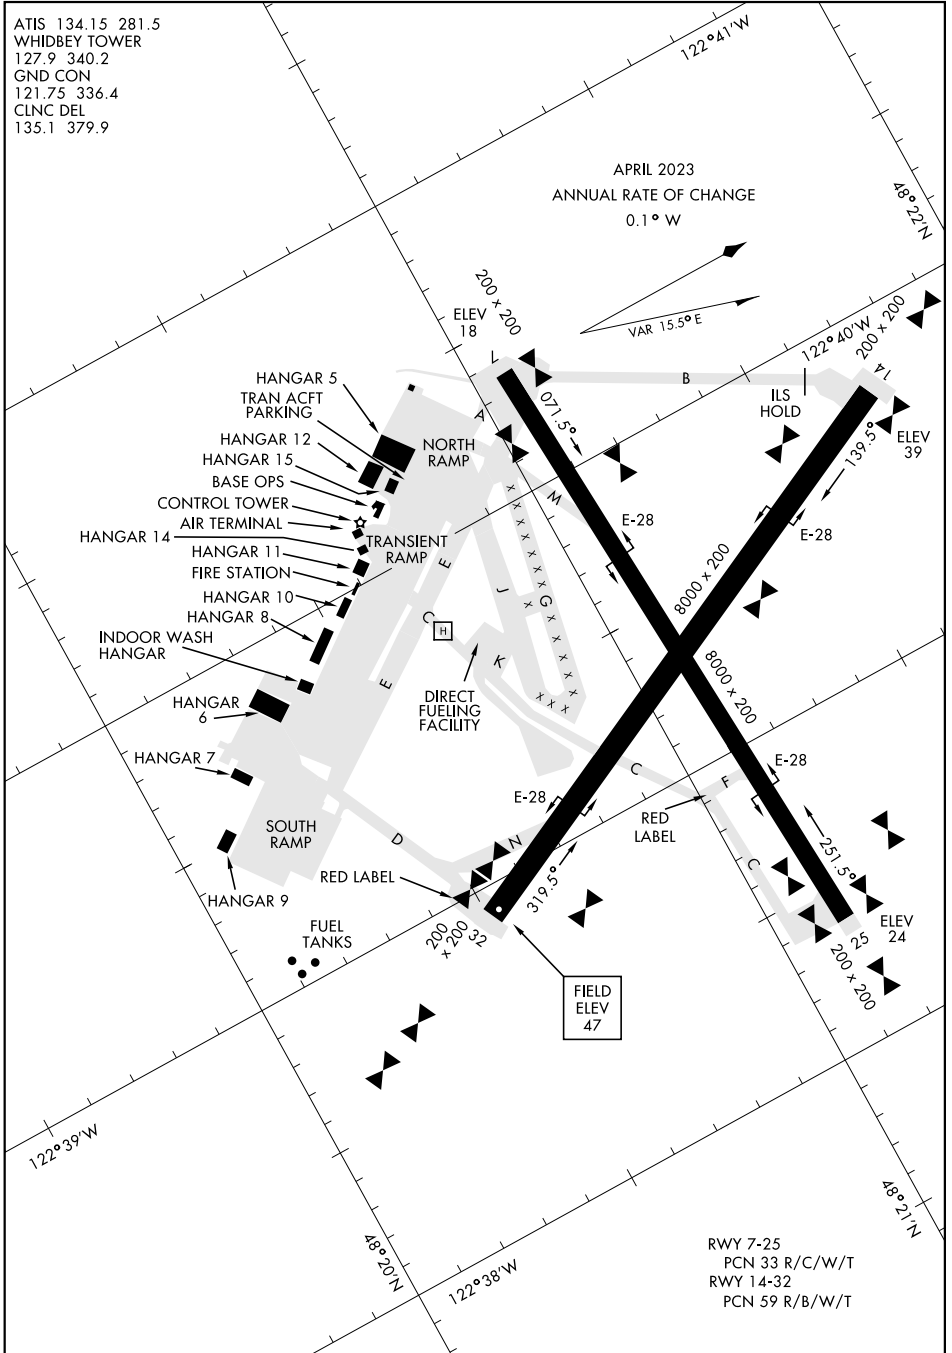

23222

AIRPORT DIAGRAM

AL-451 [USN]

WHIDBEY ISLAND NAS (AULT FLD) (KNUW)

OAK HARBOR, WASHINGTON

ATIS 134.15 281.5
 WHIDBEY TOWER
 127.9 340.2
 GND CON
 121.75 336.4
 CLNC DEL
 135.1 379.9

APRIL 2023
 ANNUAL RATE OF CHANGE
 0.1° W

NW-1, 28 NOV 2024 to 26 DEC 2024

NW-1, 28 NOV 2024 to 26 DEC 2024

AIRPORT DIAGRAM

OAK HARBOR, WASHINGTON

WHIDBEY ISLAND NAS (AULT FLD) (KNUW)