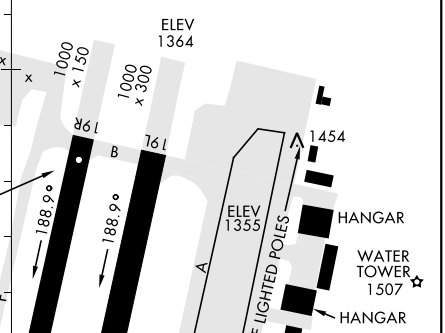

# AIRPORT DIAGRAM

MC CONNELL AFB (KIAB)

WICHITA, KANSAS

D-ATIS  
 124.65 269.9  
 TOWER  
 127.25 291.775  
 GND CON  
 118.0 275.8

[USAF]

DECEMBER 2022  
 ANNUAL RATE OF CHANGE  
 0.1° W

FIELD  
 ELEV  
 1372

37°38'N

37°37'N

W. 21° 06'

W. 21° 06'

Rwy 1L-19R  
 PCN 133 R/B/W/T  
 Rwy 1R-19L  
 PCN 67 R/B/W/T

NC-2, 28 NOV 2024 to 26 DEC 2024

NC-2, 28 NOV 2024 to 26 DEC 2024