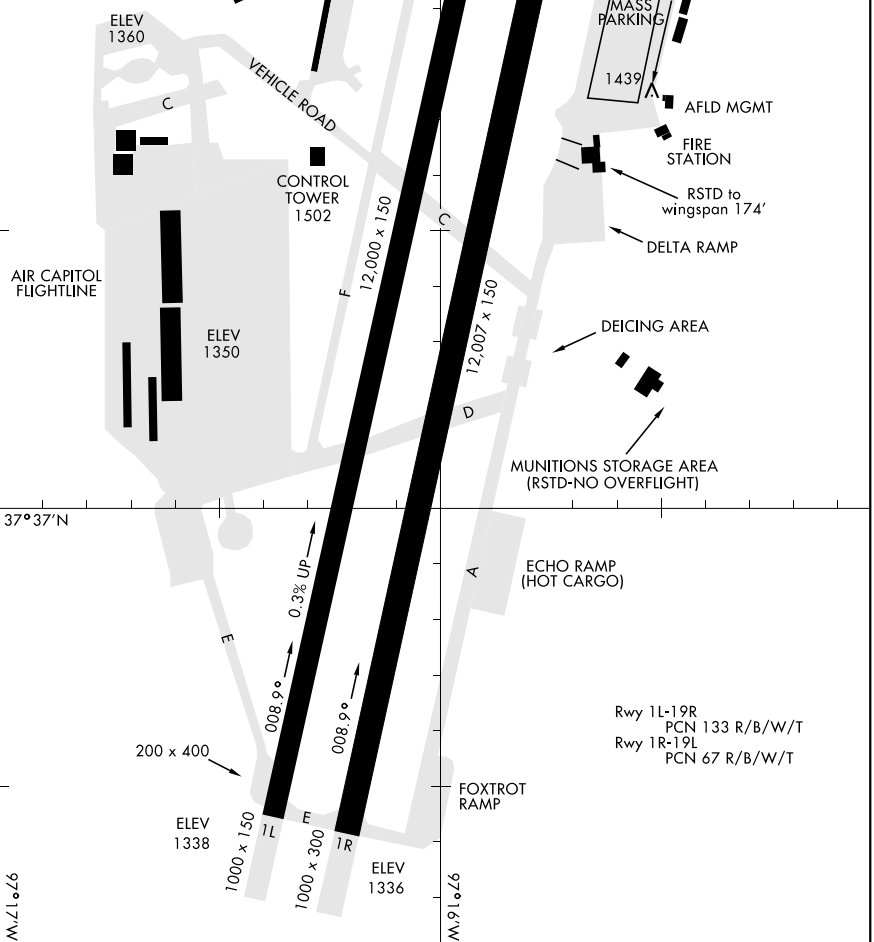

# AIRPORT DIAGRAM

MC CONNELL AFB (KIAB)

WICHITA, KANSAS

D-ATIS  
 124.65 269.9  
 TOWER  
 127.25 291.775  
 GND CON  
 118.0 275.8

[USAF]

DECEMBER 2022  
 ANNUAL RATE OF CHANGE  
 0.1° W

FIELD  
 ELEV  
 1372

37°38'N

37°37'N

W. 21° 06'

W. 21° 06'

Rwy 1L-19R  
 PCN 133 R/B/W/T  
 Rwy 1R-19L  
 PCN 67 R/B/W/T

NC-2, 28 NOV 2024 to 26 DEC 2024

NC-2, 28 NOV 2024 to 26 DEC 2024

# AIRPORT DIAGRAM

WICHITA, KANSAS

MC CONNELL AFB (KIAB)