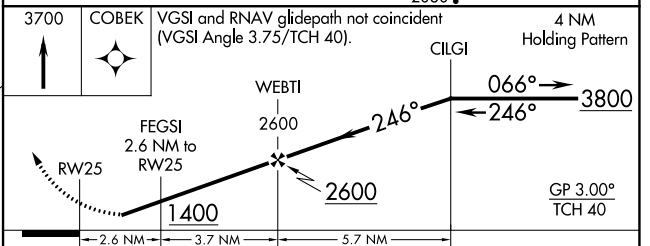

WAAS CH 45824 W25A	APP CRS 246°	Rwy Idg TDZE 544 Apt Elev 544	3375 544 544
--	------------------------	---	---

RNAV (GPS) RWY 25

WILKES-BARRE WYOMING VALLEY (WBW)

RNP APCH - GPS.

NA Circling NA to Rwy 9 and 27. Rwy 25 helicopter visibility reduction below 3/4 SM NA. Baro-VNAV NA. Use AVP altimeter setting. Circling NA NW of Rwy 7-25.

MISSED APPROACH: Climb to 3700 direct COBEK and hold.

AVP ASOS 135.75	WILKES-BARRE APP CON 126.3 256.7	UNICOM 122.8 (CTAF)
---------------------------	--	-------------------------------

ELEV 544	TDZE 544
-----------------	-----------------