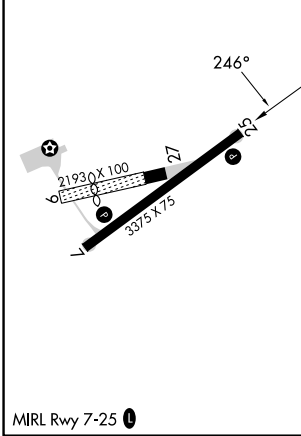

WAAS CH 45824 W25A	APP CRS 246°	Rwy Idg TDZE 544 Apt Elev 544	3375 544 544
--	------------------------	---	---

RNAV (GPS) RWY 25

WILKES-BARRE WYOMING VALLEY (WBW)

RNP APCH - GPS.

NA Circling NA to Rwy 9 and 27. Rwy 25 helicopter visibility reduction below 3/4 SM NA. Baro-VNAV NA. Use AVP altimeter setting. Circling NA NW of Rwy 7-25.

MISSED APPROACH: Climb to 3700 direct COBEK and hold.

AVP ASOS 135.75	WILKES-BARRE APP CON 126.3 256.7	UNICOM 122.8 (CTAF)
---------------------------	--	-------------------------------

ELEV 544	TDZE 544
-----------------	-----------------