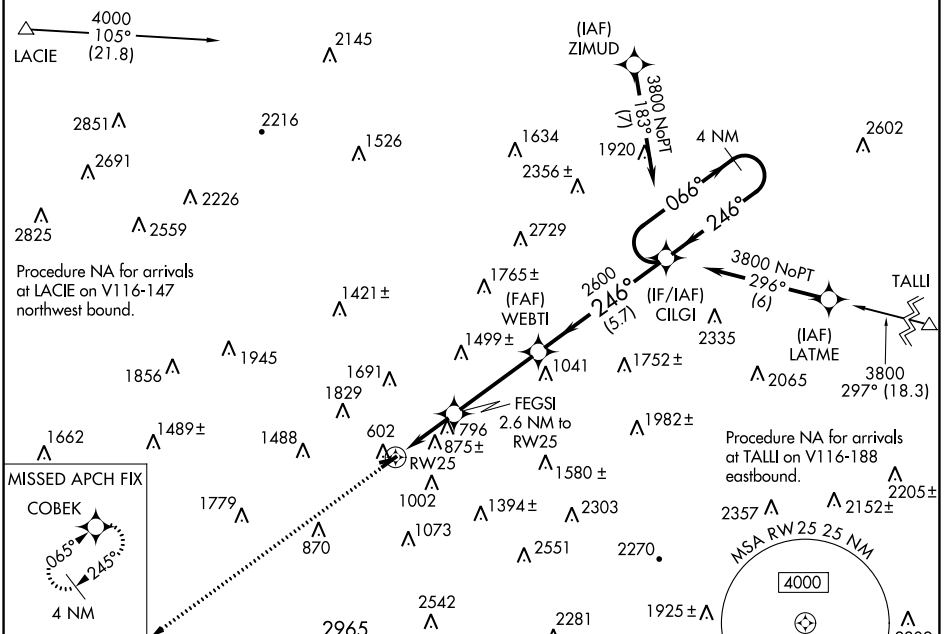

WAAS CH 45824 W25A	APP CRS 246°	Rwy Idg TDZE 544 Apt Elev 544	3375 544 544
--	------------------------	---	---

RNAV (GPS) RWY 25

WILKES-BARRE WYOMING VALLEY (WBW)

RNP APCH - GPS.

NA Circling NA to Rwy 9 and 27. Rwy 25 helicopter visibility reduction below 3/4 SM NA. Baro-VNAV NA. Use AVP altimeter setting. Circling NA NW of Rwy 7-25.

MISSED APPROACH: Climb to 3700 direct COBEK and hold.

AVP ASOS 135.75	WILKES-BARRE APP CON 126.3 256.7	UNICOM 122.8 (CTAF)
---------------------------	--	-------------------------------

ELEV 544	TDZE 544
-----------------	-----------------

CATEGORY	A	B	C	D
LPV DA			NA	
LNAV/VNAV DA			NA	
LNAV MDA	1240-1	696 (700-1)		NA
CIRCLING	1320-1 776 (800-1)	1380-1 1/4 836 (900-1 1/4)		NA

NE-4, 28 NOV 2024 to 26 DEC 2024

NE-4, 28 NOV 2024 to 26 DEC 2024